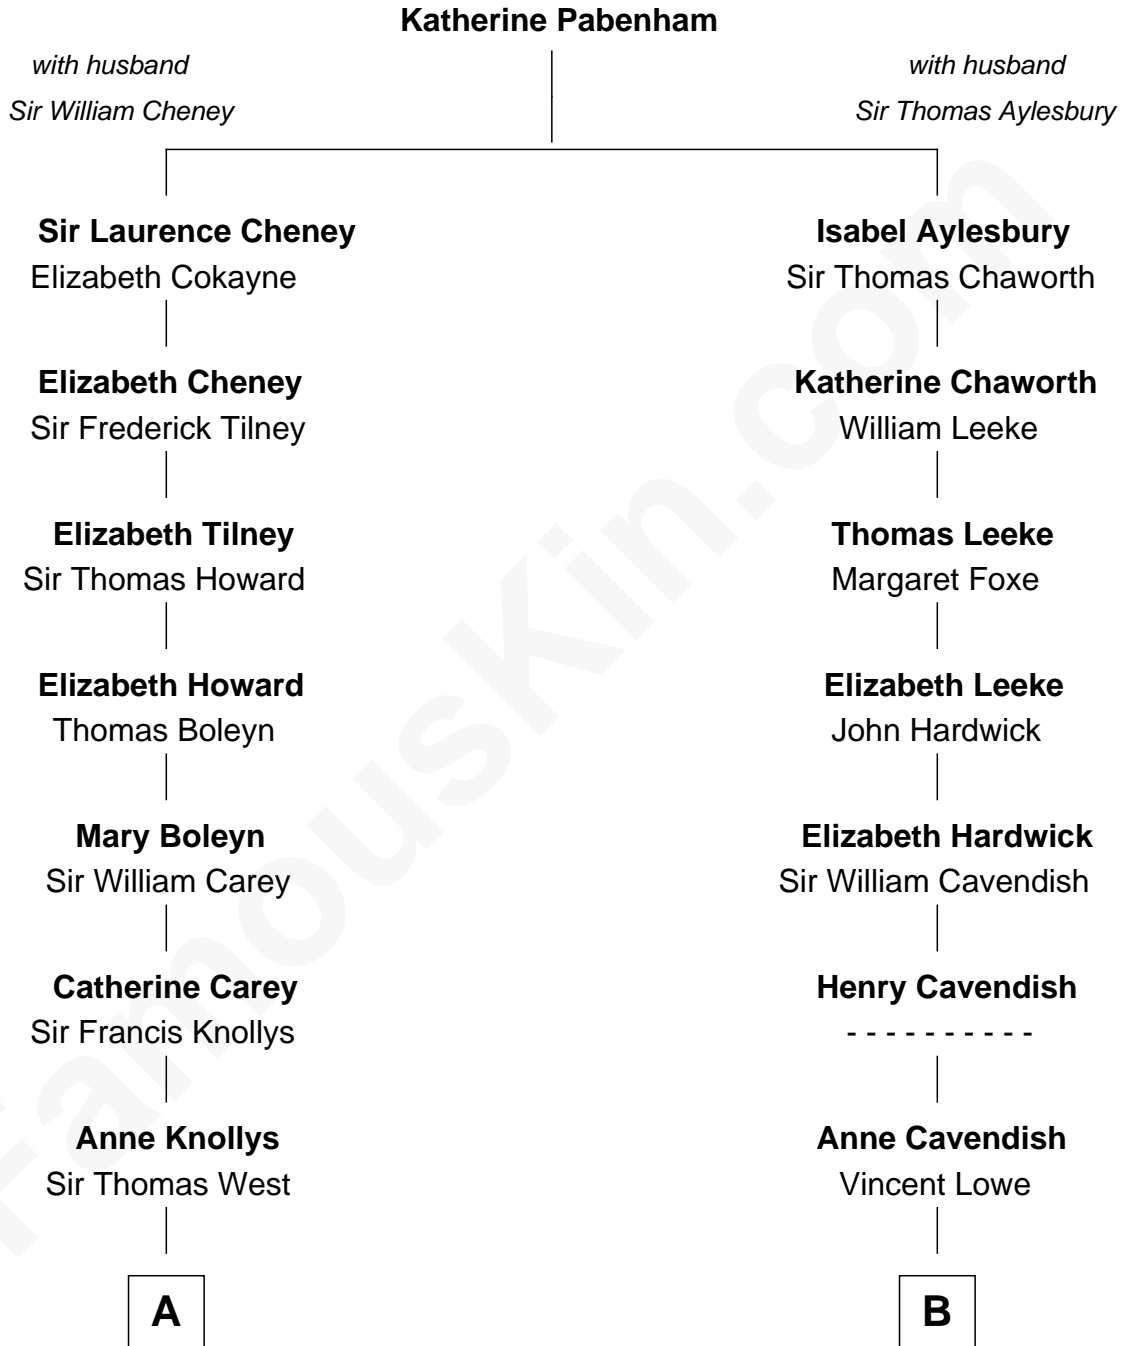

FamousKin.com

Relationship Chart of

John Cena

Movie Actor and WWE Pro Wrestler

11th cousin 9 times removed of

Daniel Carroll

Signer of the U.S. Constitution

C

—
Charles Nichols
Julia Ellen Skelton

—
Natalie Nichols
Ulysses John Lupien

—
Carol Frances Lupien
John Joseph Cena

—
John Cena
Actor and Pro Wrestler

FamousKin.com