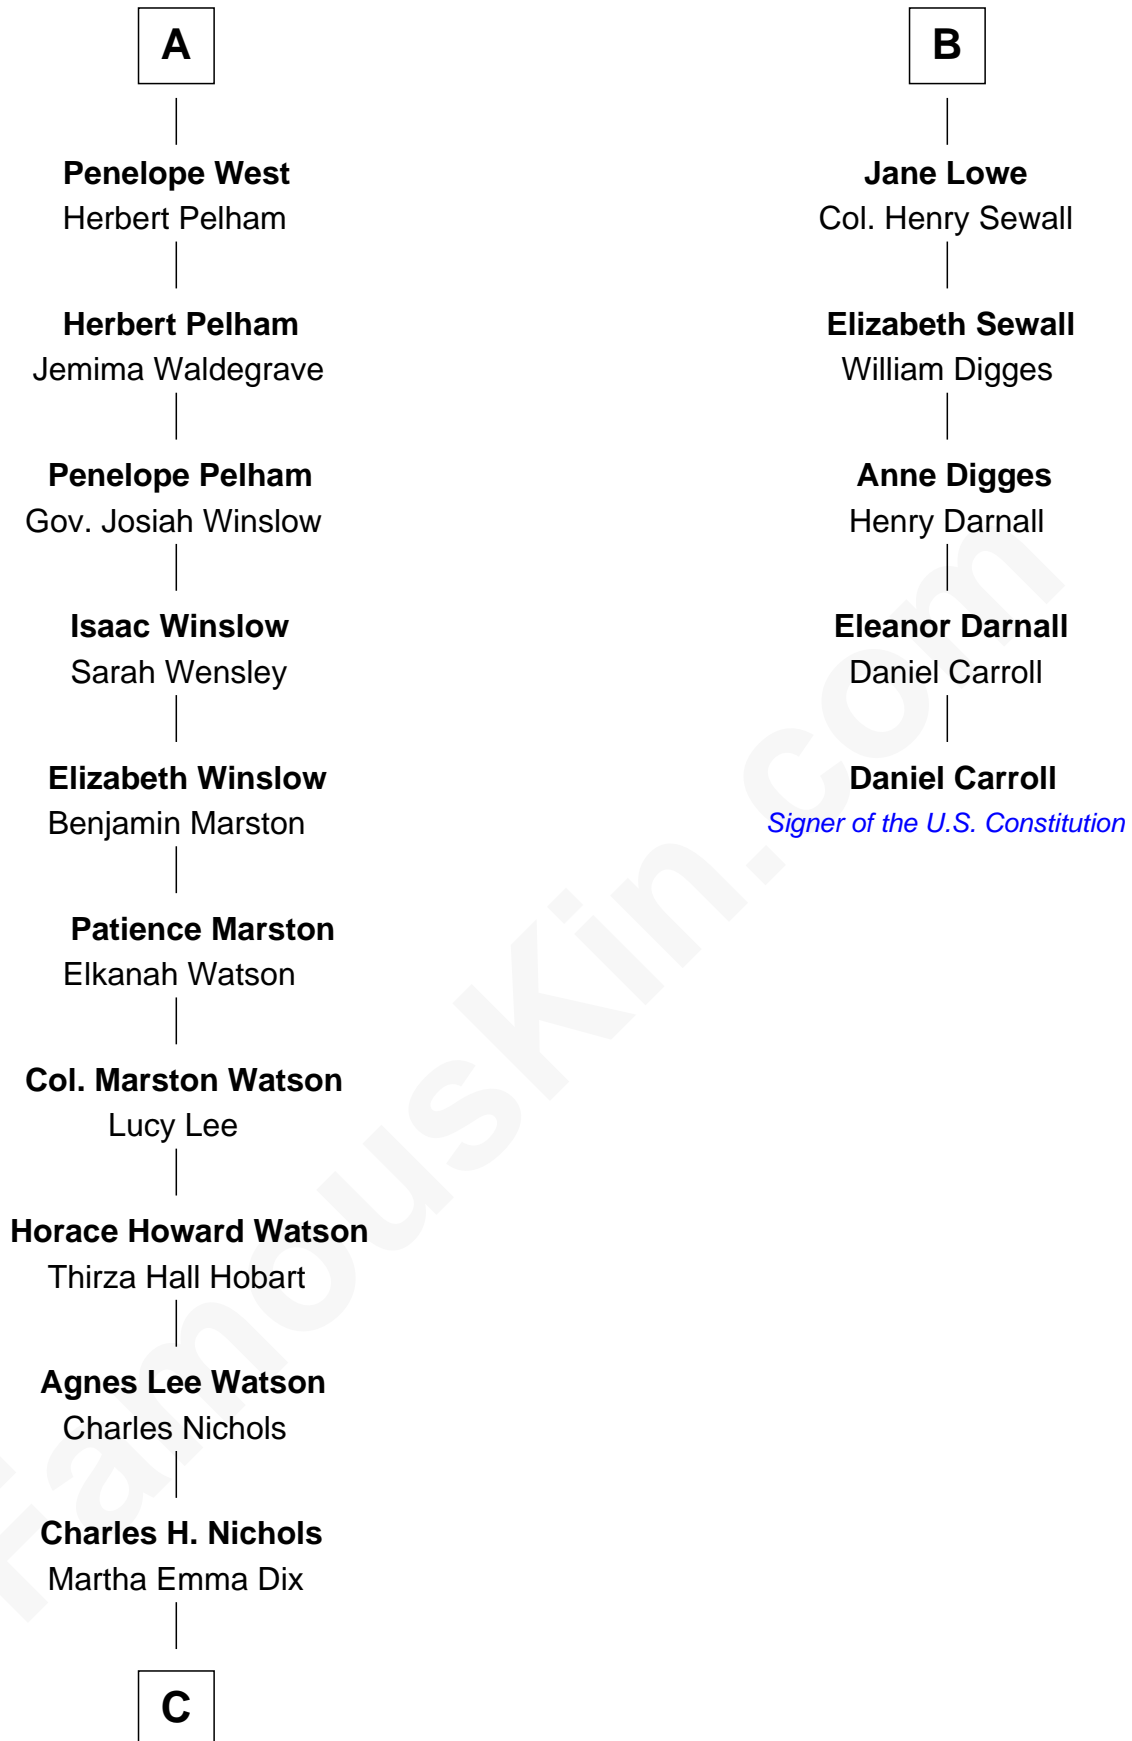

FamousKin.com

Relationship Chart of

John Cena

Movie Actor and WWE Pro Wrestler

11th cousin 9 times removed of

Daniel Carroll

Signer of the U.S. Constitution

C

—
Charles Nichols
Julia Ellen Skelton

—
Natalie Nichols
Ulysses John Lupien

—
Carol Frances Lupien
John Joseph Cena

—
John Cena
Actor and Pro Wrestler

FamousKin.com