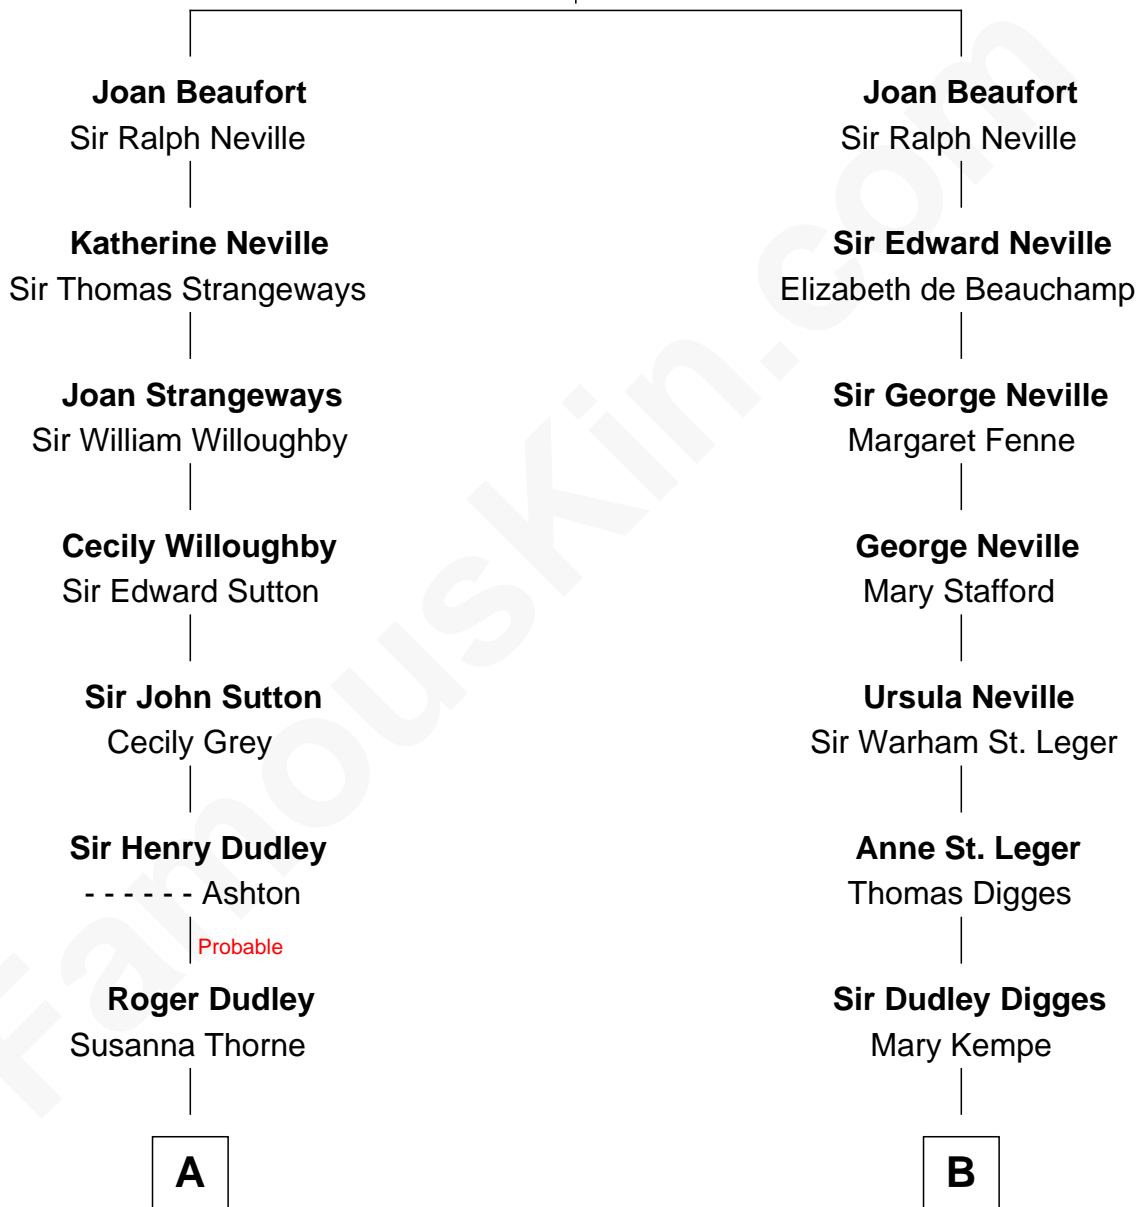

FamousKin.com

Relationship Chart of

John Cena

Movie Actor and WWE Pro Wrestler

11th cousin 9 times removed of

Daniel Carroll

Signer of the U.S. Constitution

John of Gaunt
Katherine Roet

C

—
Charles Nichols
Julia Ellen Skelton

—
Natalie Nichols
Ulysses John Lupien

—
Carol Frances Lupien
John Joseph Cena

—
John Cena
Actor and Pro Wrestler

FamousKin.com