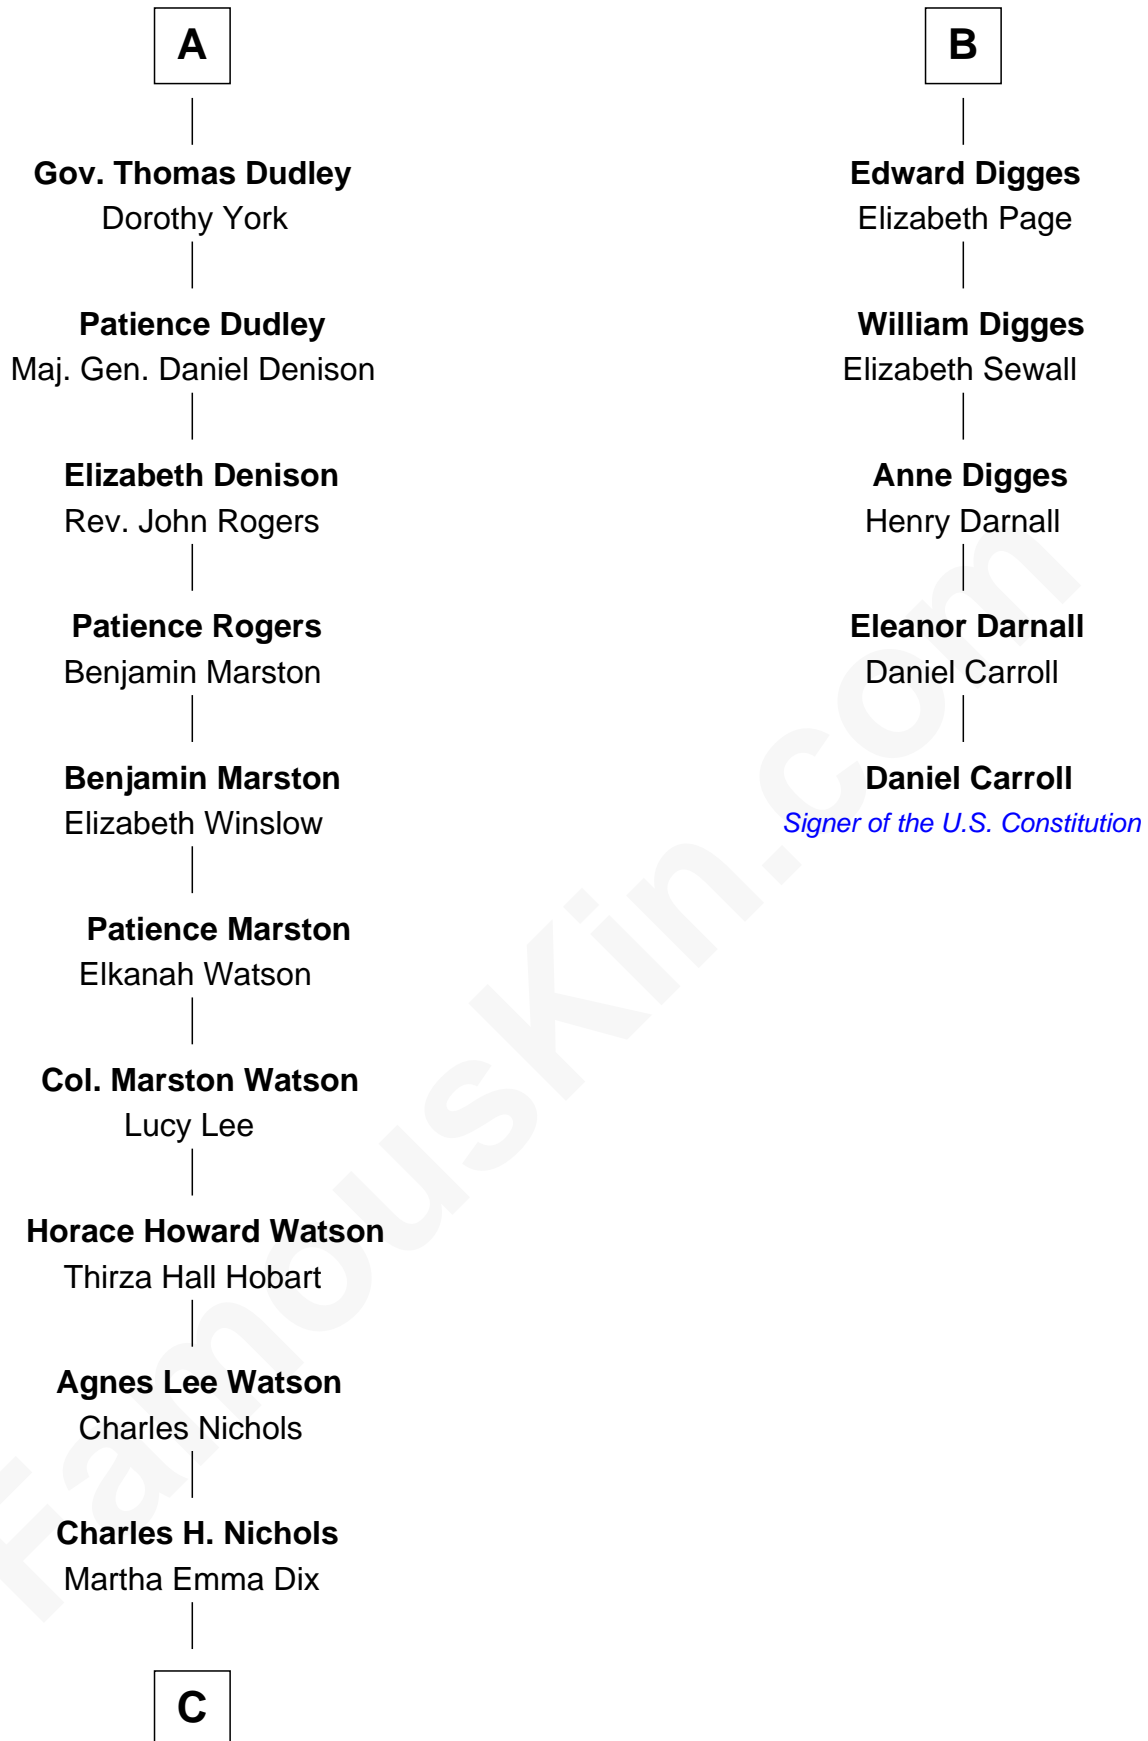

FamousKin.com

Relationship Chart of

John Cena

Movie Actor and WWE Pro Wrestler

11th cousin 9 times removed of

Daniel Carroll

Signer of the U.S. Constitution

John of Gaunt
Katherine Roet

C

—
Charles Nichols
Julia Ellen Skelton

—
Natalie Nichols
Ulysses John Lupien

—
Carol Frances Lupien
John Joseph Cena

—
John Cena
Actor and Pro Wrestler

FamousKin.com