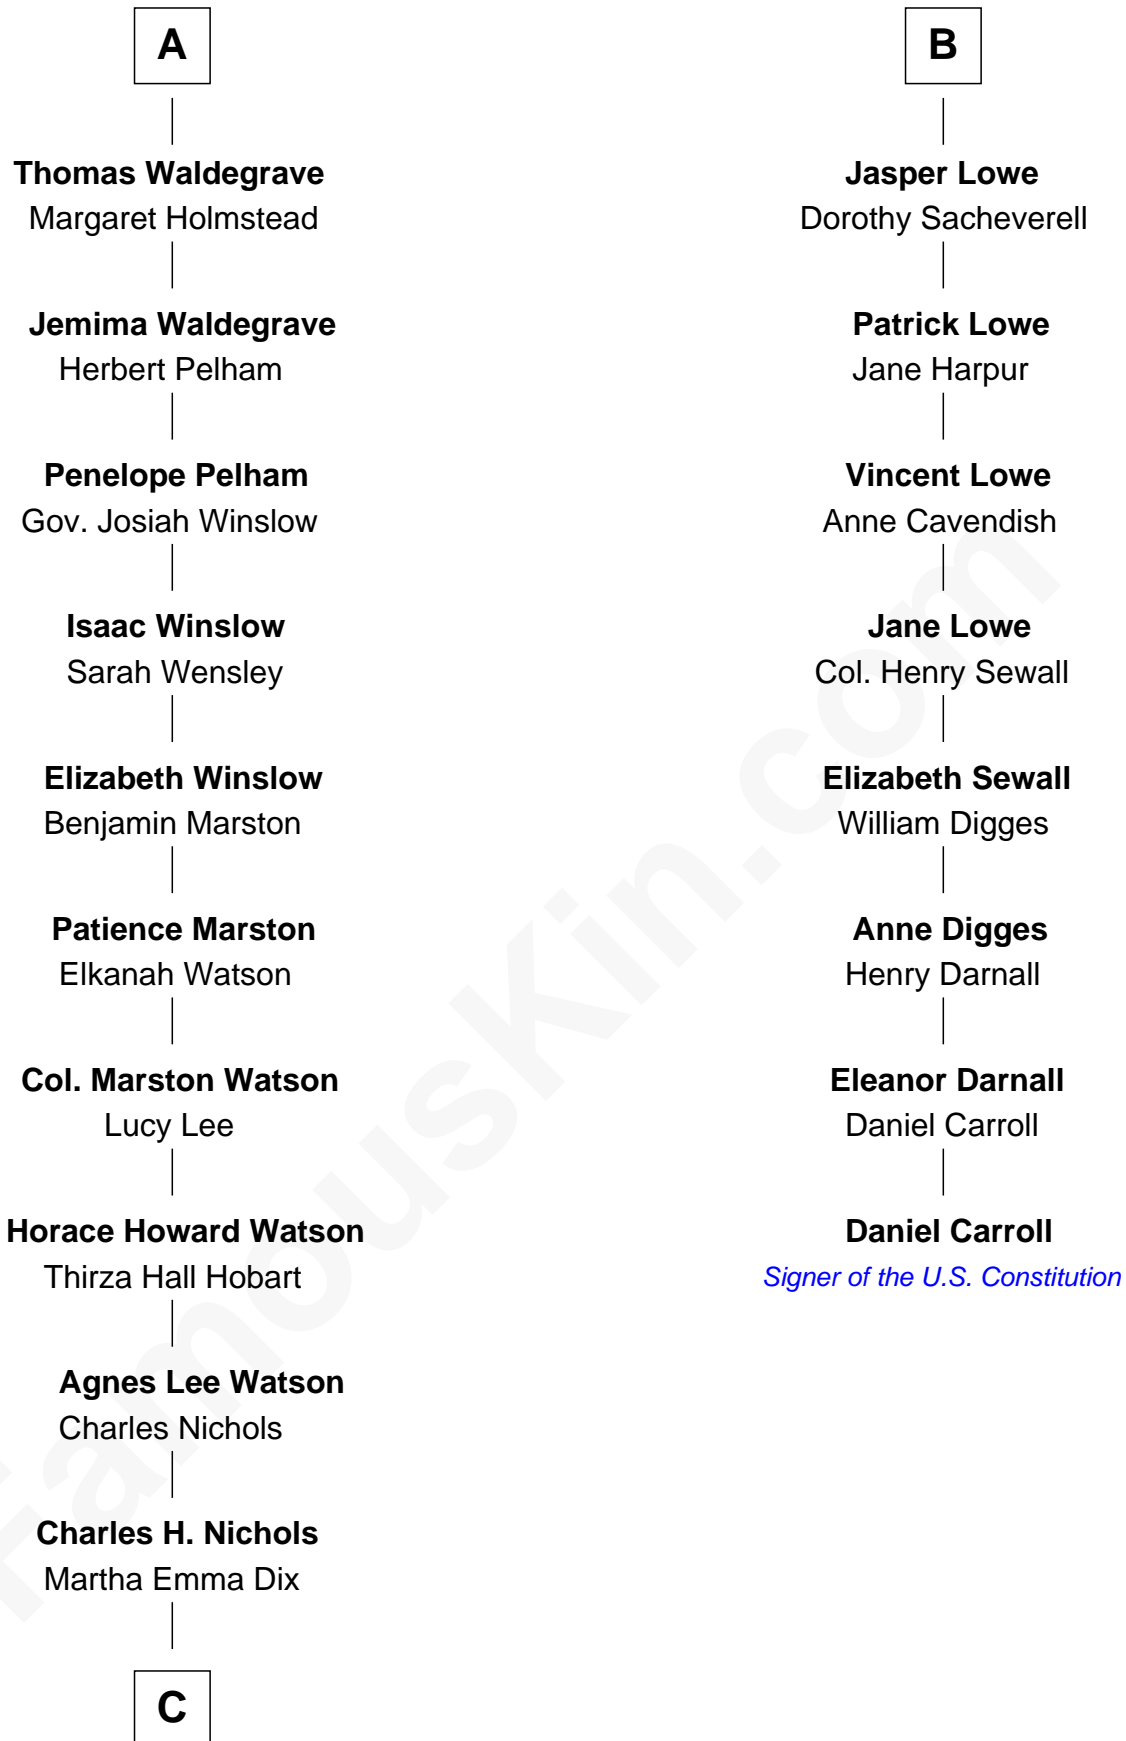

FamousKin.com

Relationship Chart of

John Cena

Movie Actor and WWE Pro Wrestler

14th cousin 6 times removed of

Daniel Carroll

Signer of the U.S. Constitution

Sir John Howard

Alice de Bois

C

—
Charles Nichols
Julia Ellen Skelton

—
Natalie Nichols
Ulysses John Lupien

—
Carol Frances Lupien
John Joseph Cena

—
John Cena
Actor and Pro Wrestler

FamousKin.com