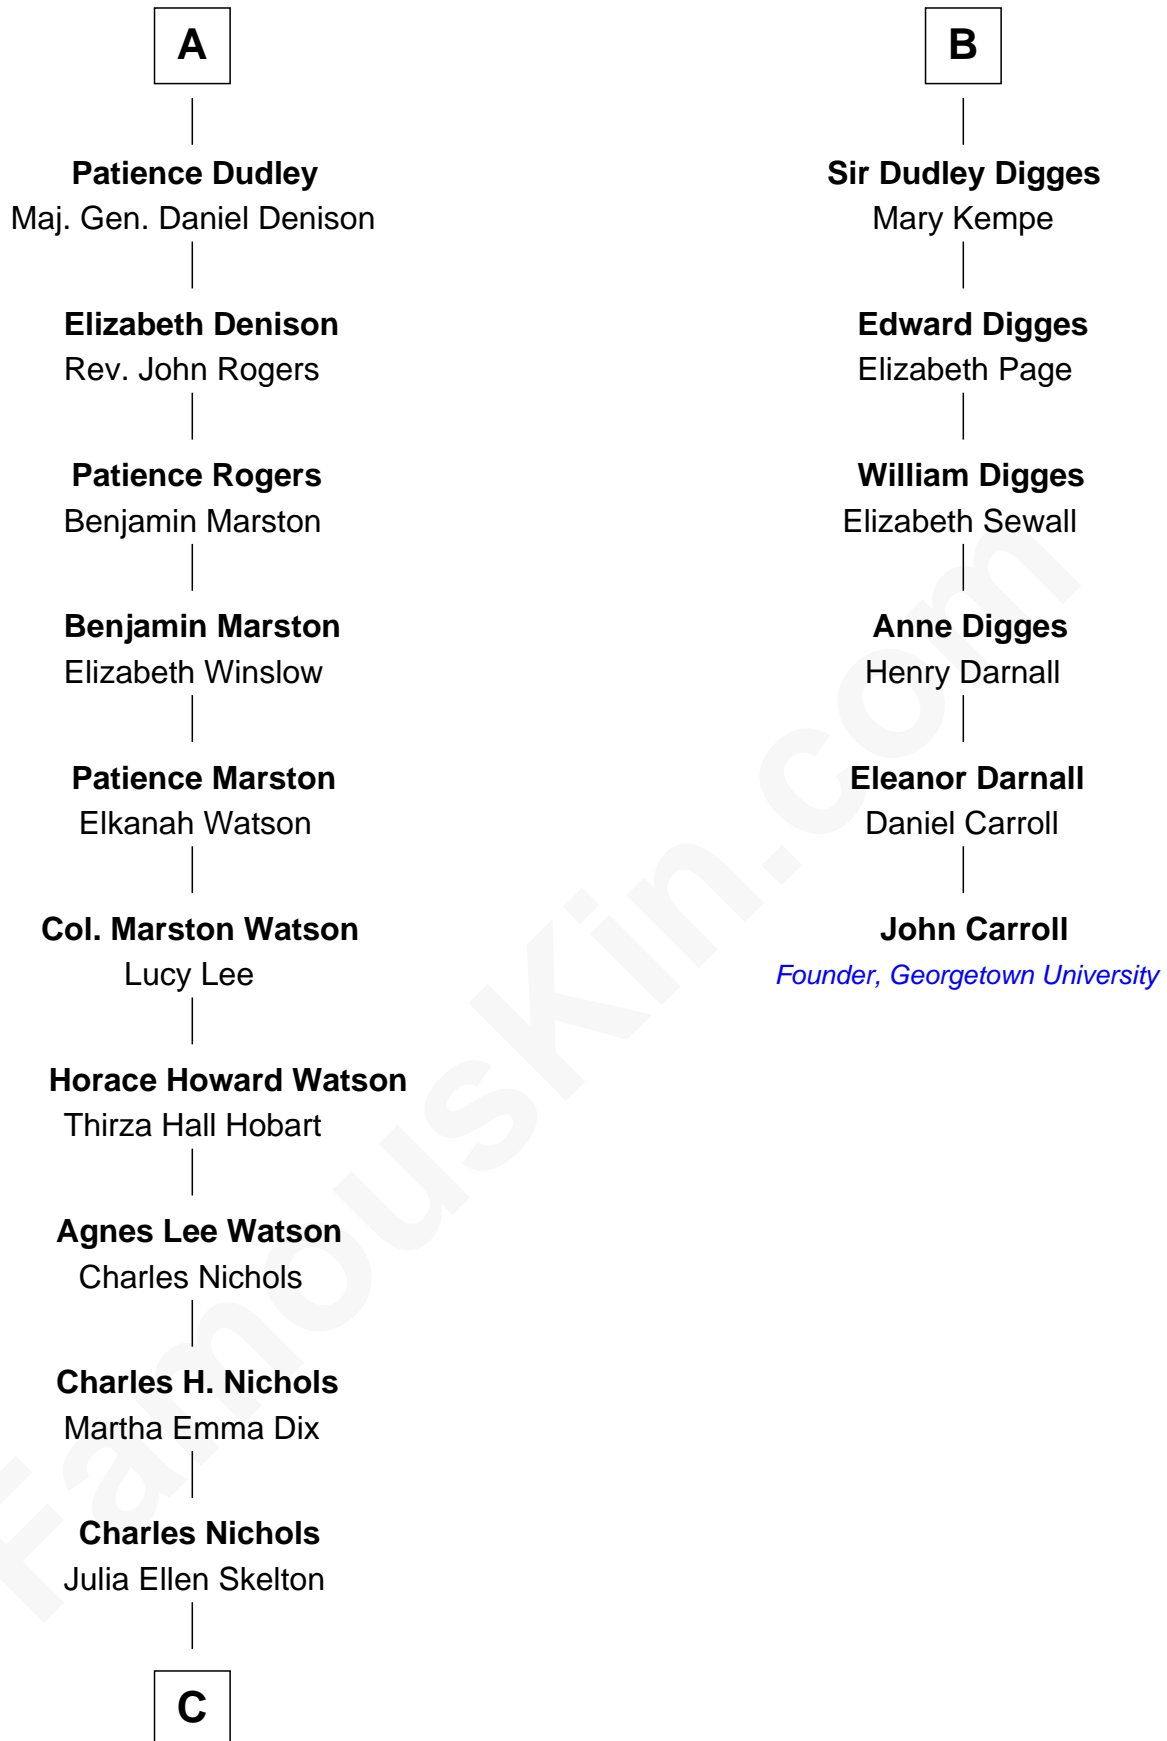

FamousKin.com

Relationship Chart of

John Cena

Movie Actor and WWE Pro Wrestler

12th cousin 7 times removed of

John Carroll

Founder of Georgetown University

C