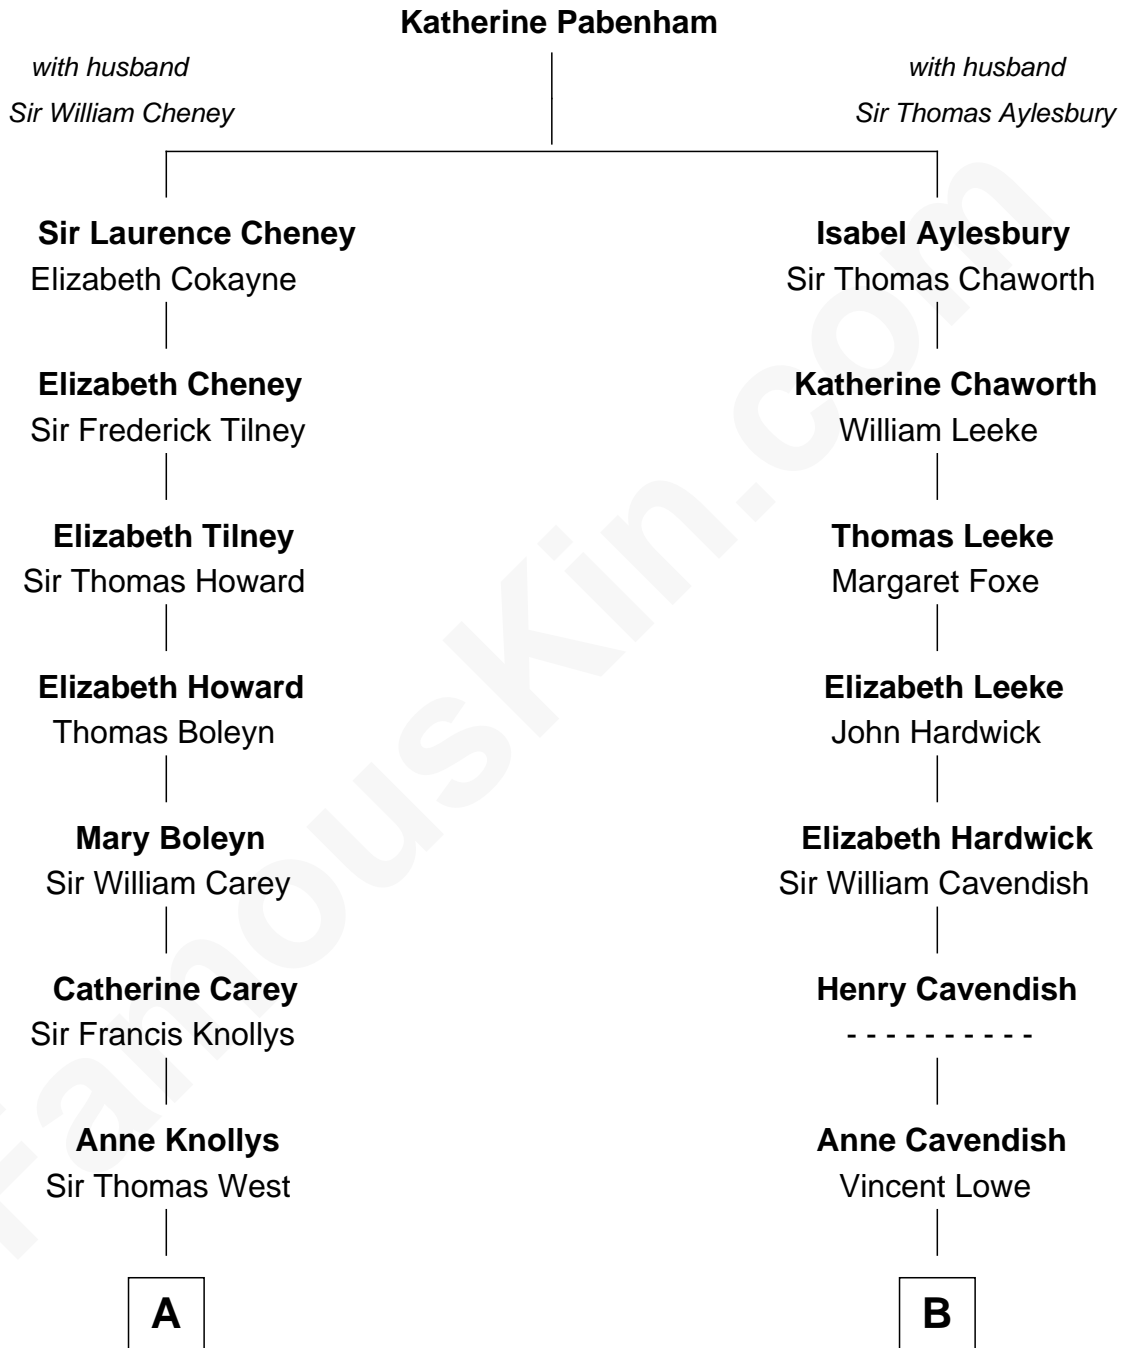

FamousKin.com

Relationship Chart of

John Cena

Movie Actor and WWE Pro Wrestler

11th cousin 9 times removed of

John Carroll

Founder of Georgetown University

C