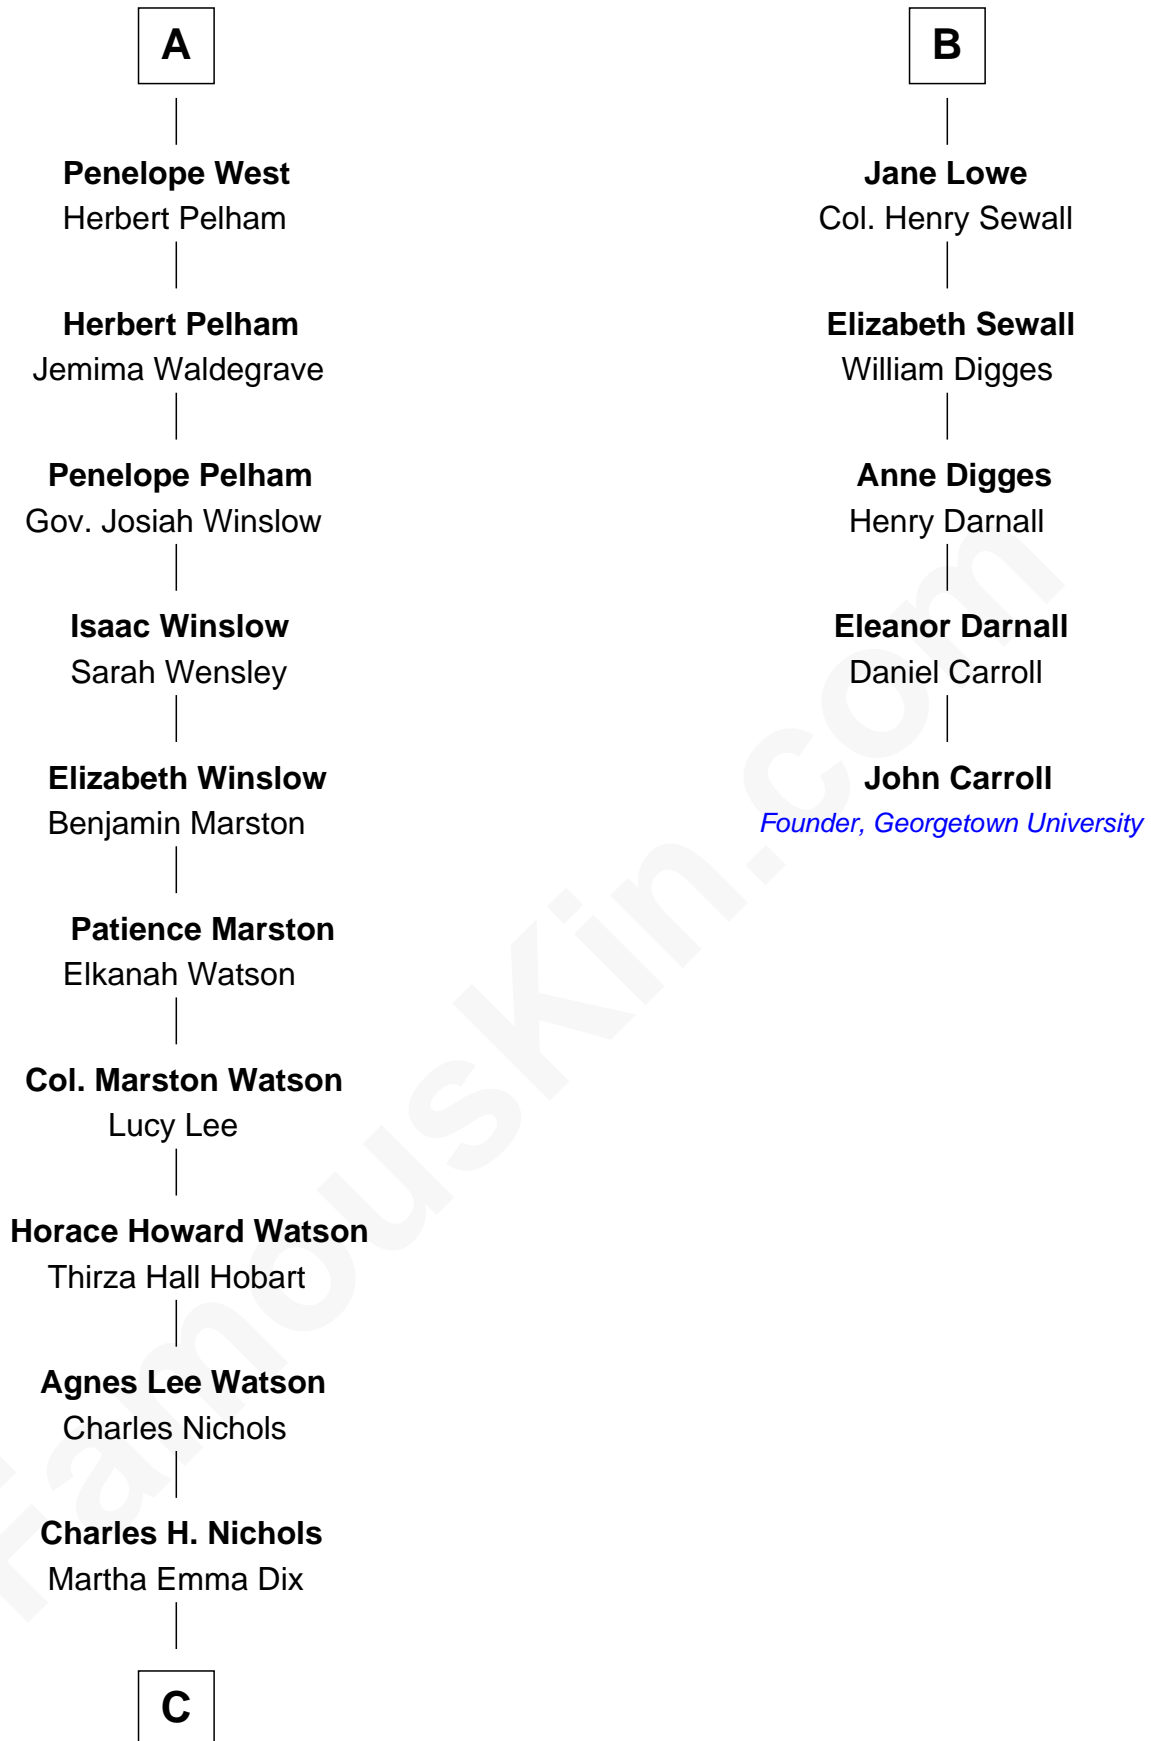

FamousKin.com

Relationship Chart of

John Cena

Movie Actor and WWE Pro Wrestler

11th cousin 9 times removed of

John Carroll

Founder of Georgetown University

C

Charles Nichols
Julia Ellen Skelton

Natalie Nichols
Ulysses John Lupien

Carol Frances Lupien
John Joseph Cena

John Cena
Actor and Pro Wrestler

FamousKin.com