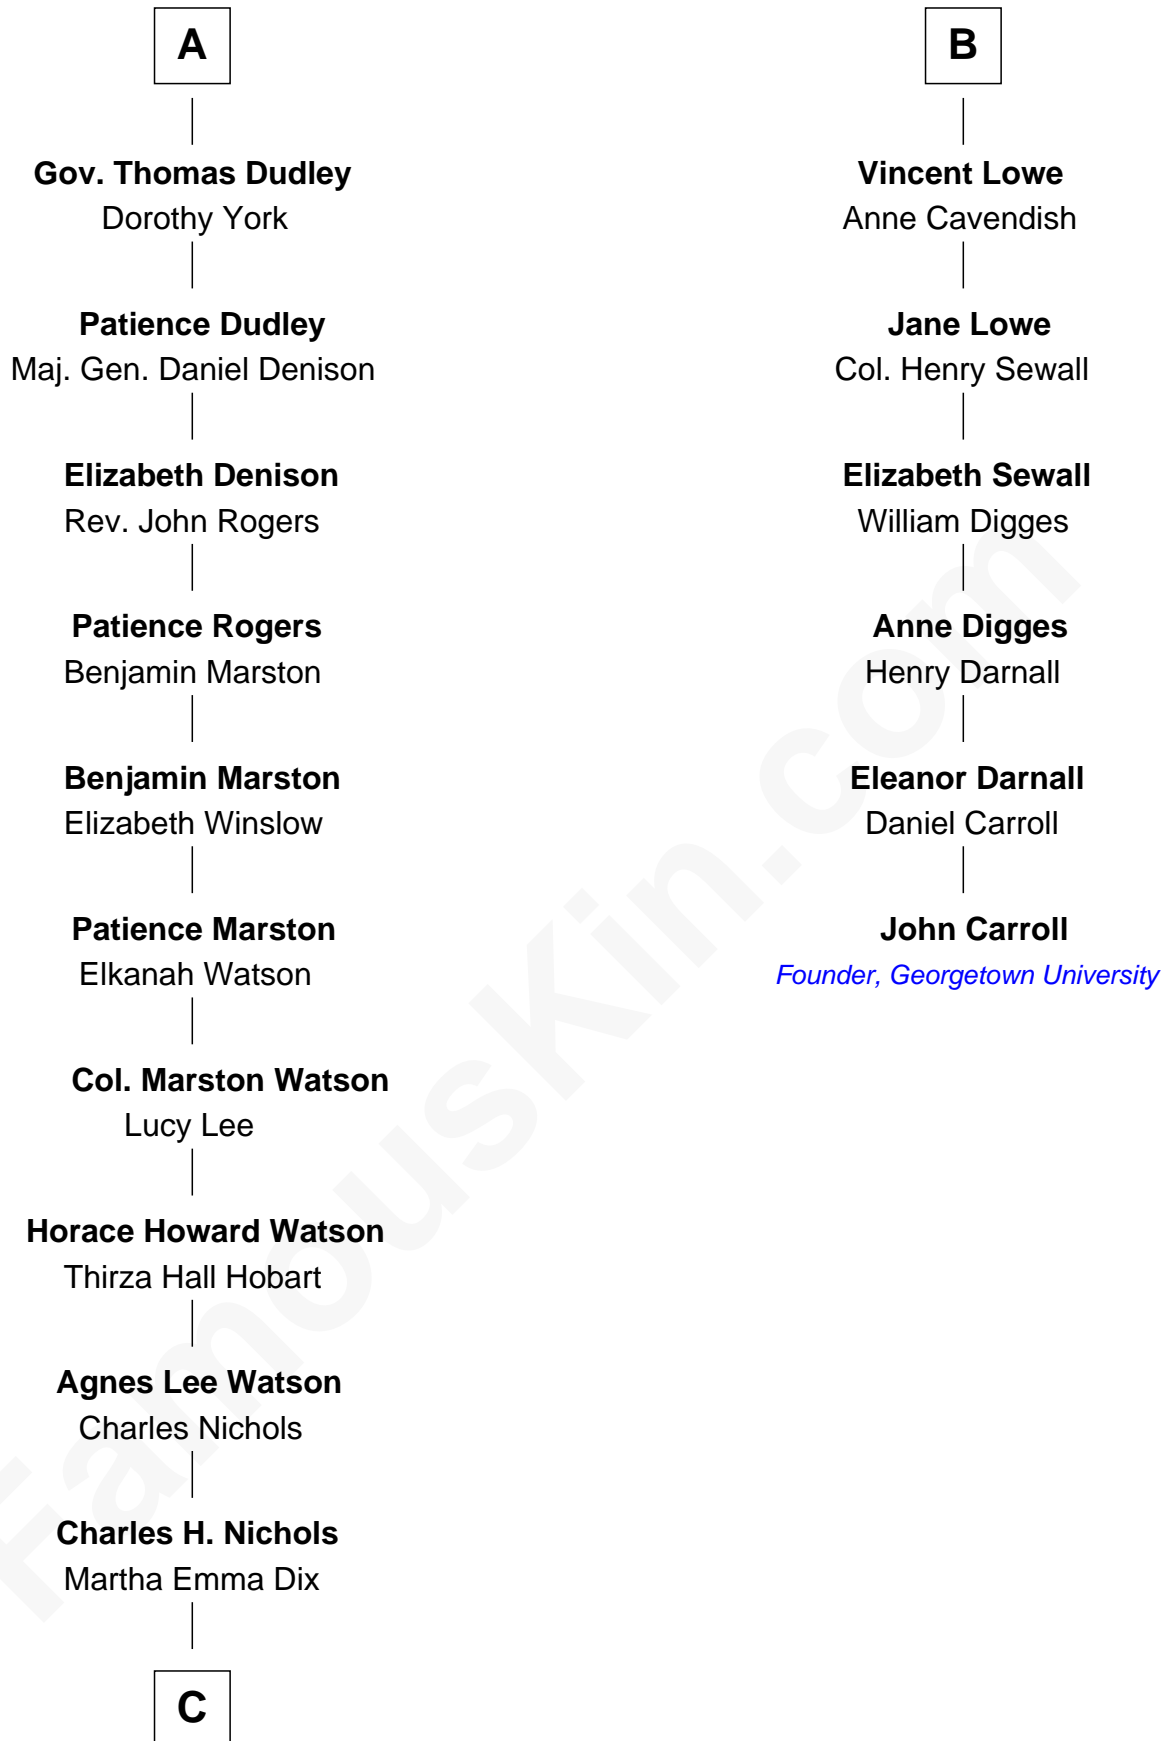

FamousKin.com

Relationship Chart of

John Cena

Movie Actor and WWE Pro Wrestler

12th cousin 8 times removed of

John Carroll

Founder of Georgetown University

C

—
Charles Nichols
Julia Ellen Skelton

—
Natalie Nichols
Ulysses John Lupien

—
Carol Frances Lupien
John Joseph Cena

—
John Cena
Actor and Pro Wrestler

FamousKin.com