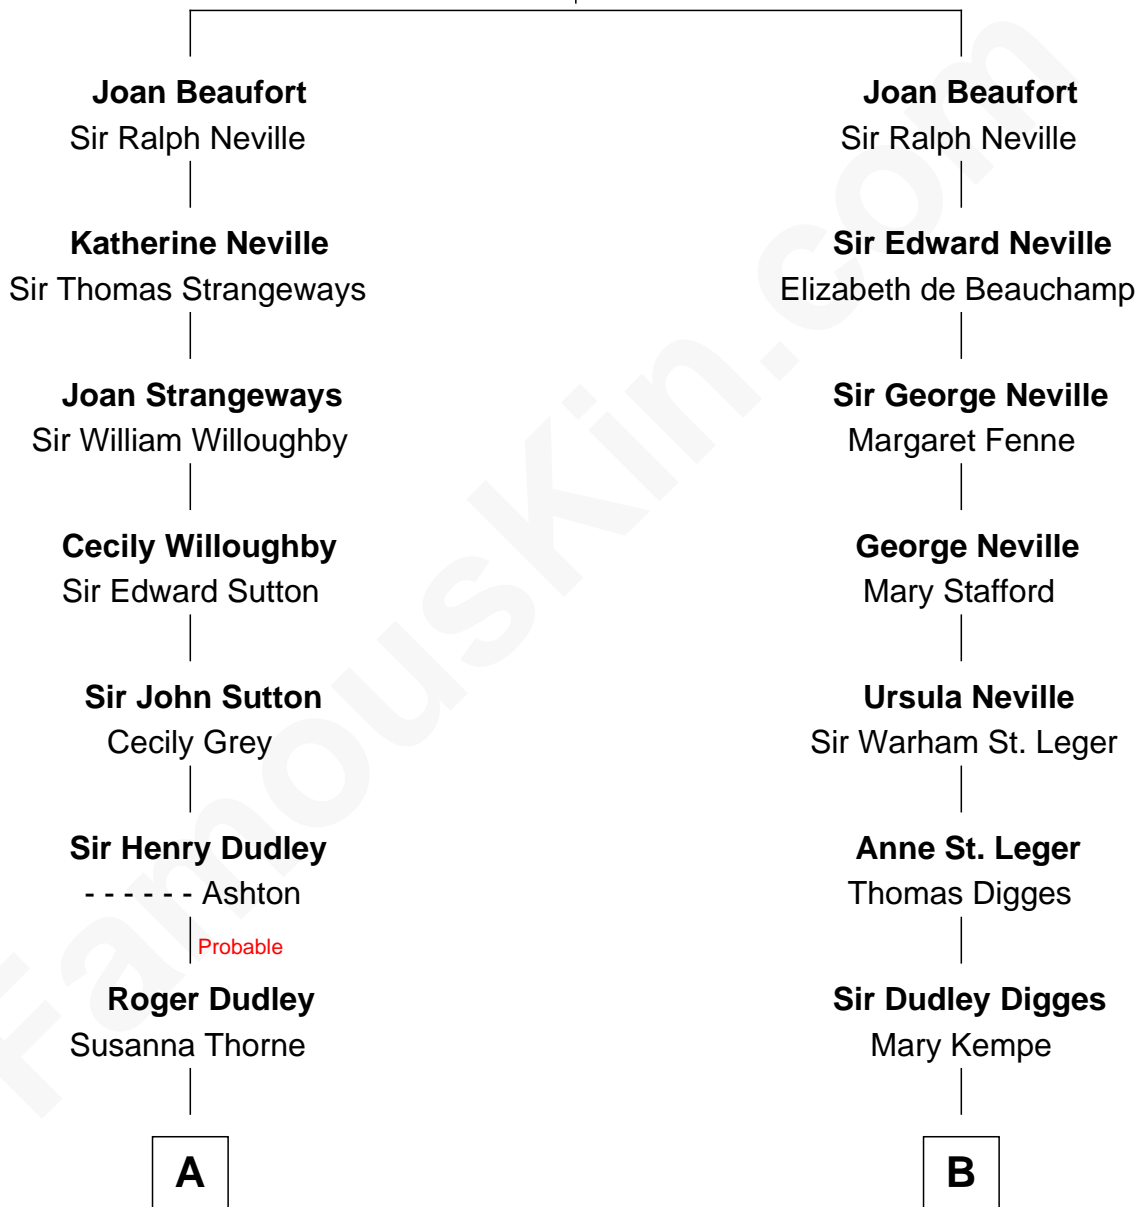

## Relationship Chart of

### John Cena

Movie Actor and WWE Pro Wrestler

11th cousin 9 times removed of

### John Carroll

Founder of Georgetown University

**John of Gaunt**  
Katherine Roet

**C**

**Charles Nichols**  
Julia Ellen Skelton

**Natalie Nichols**  
Ulysses John Lupien

**Carol Frances Lupien**  
John Joseph Cena