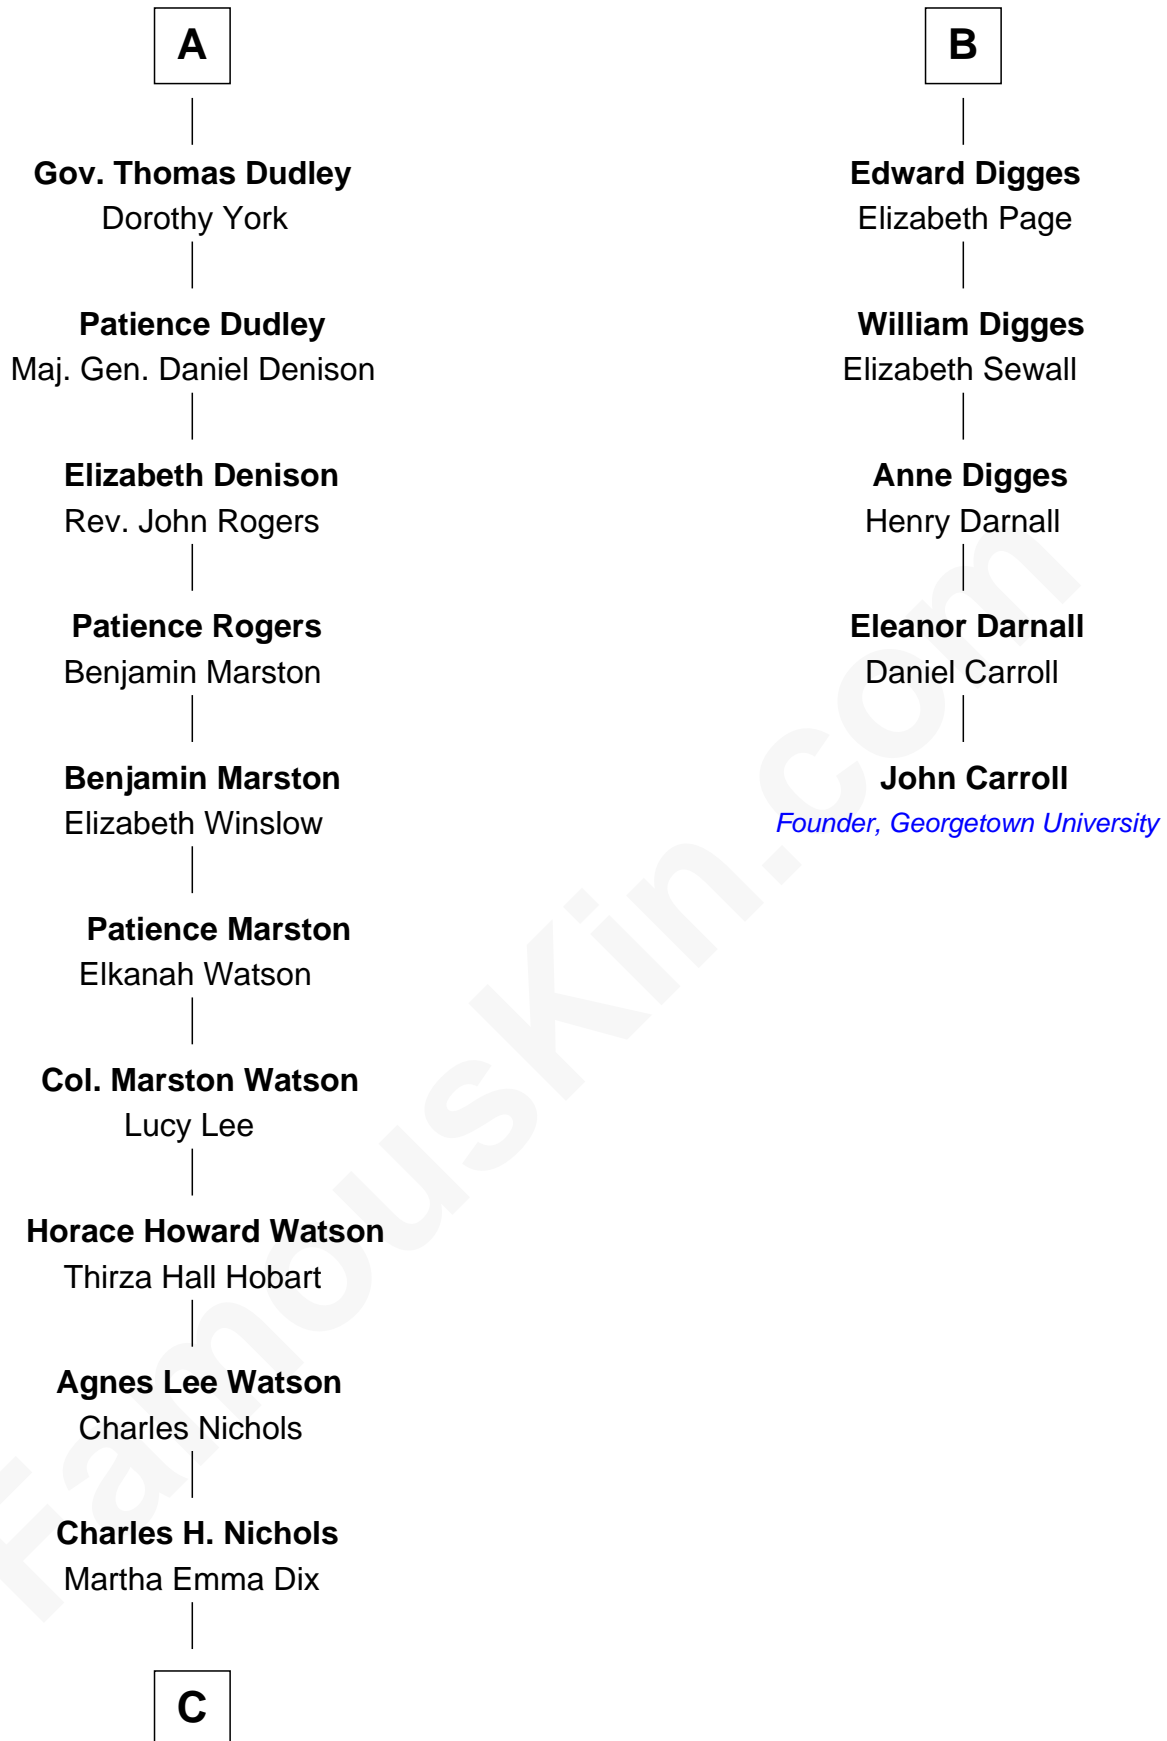

## Relationship Chart of

### John Cena

Movie Actor and WWE Pro Wrestler

11th cousin 9 times removed of

### John Carroll

Founder of Georgetown University

**John of Gaunt**  
Katherine Roet

**C**

**Charles Nichols**  
Julia Ellen Skelton

**Natalie Nichols**  
Ulysses John Lupien

**Carol Frances Lupien**  
John Joseph Cena