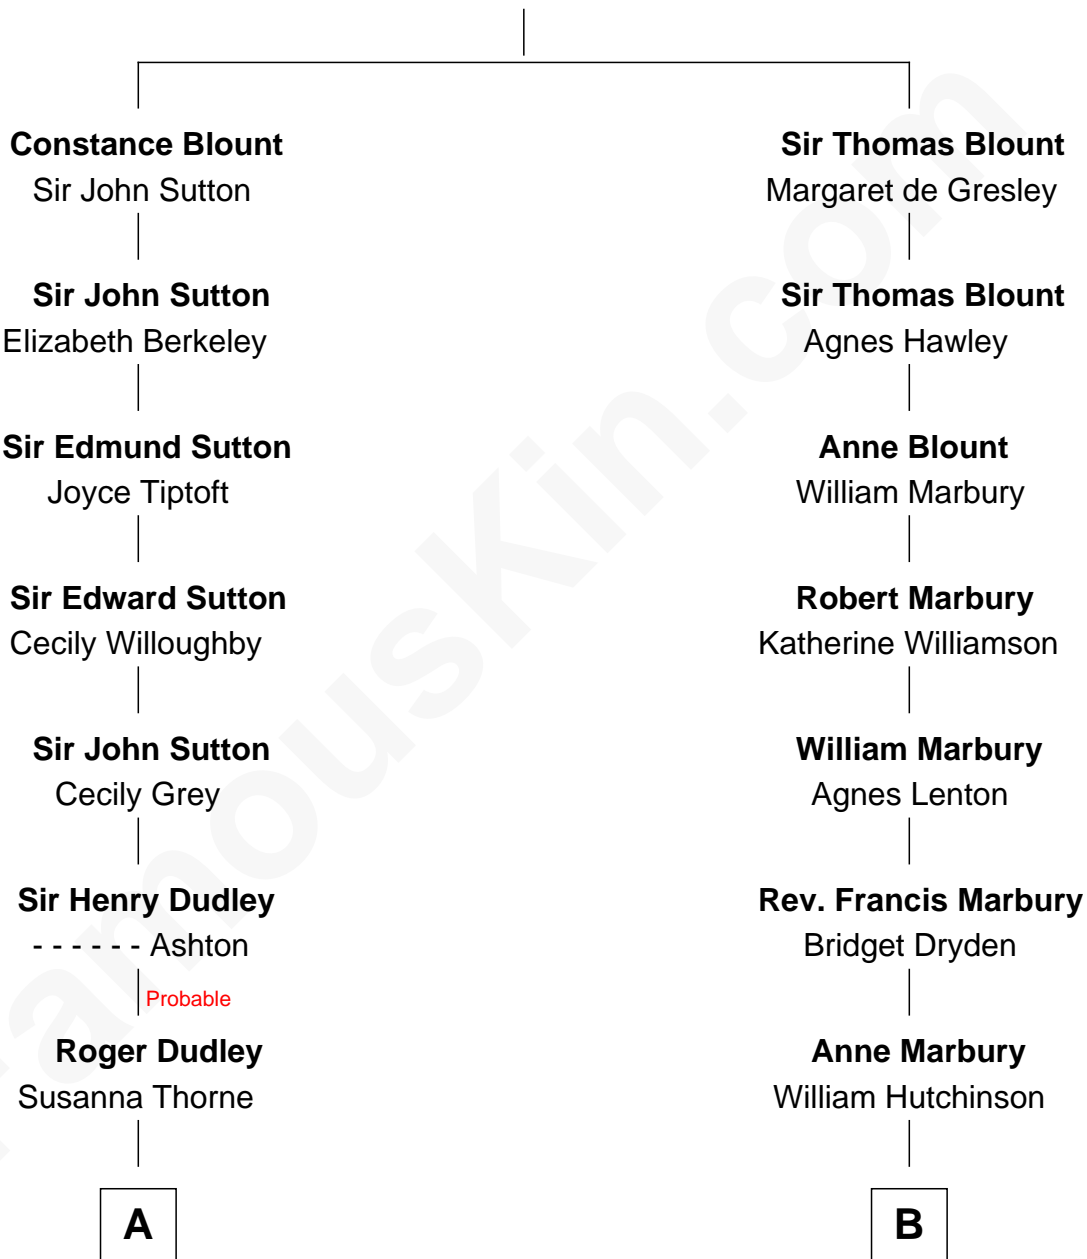

Treat Williams

TV & Movie Actor

Sir Walter Blount

Sancha de Ayala