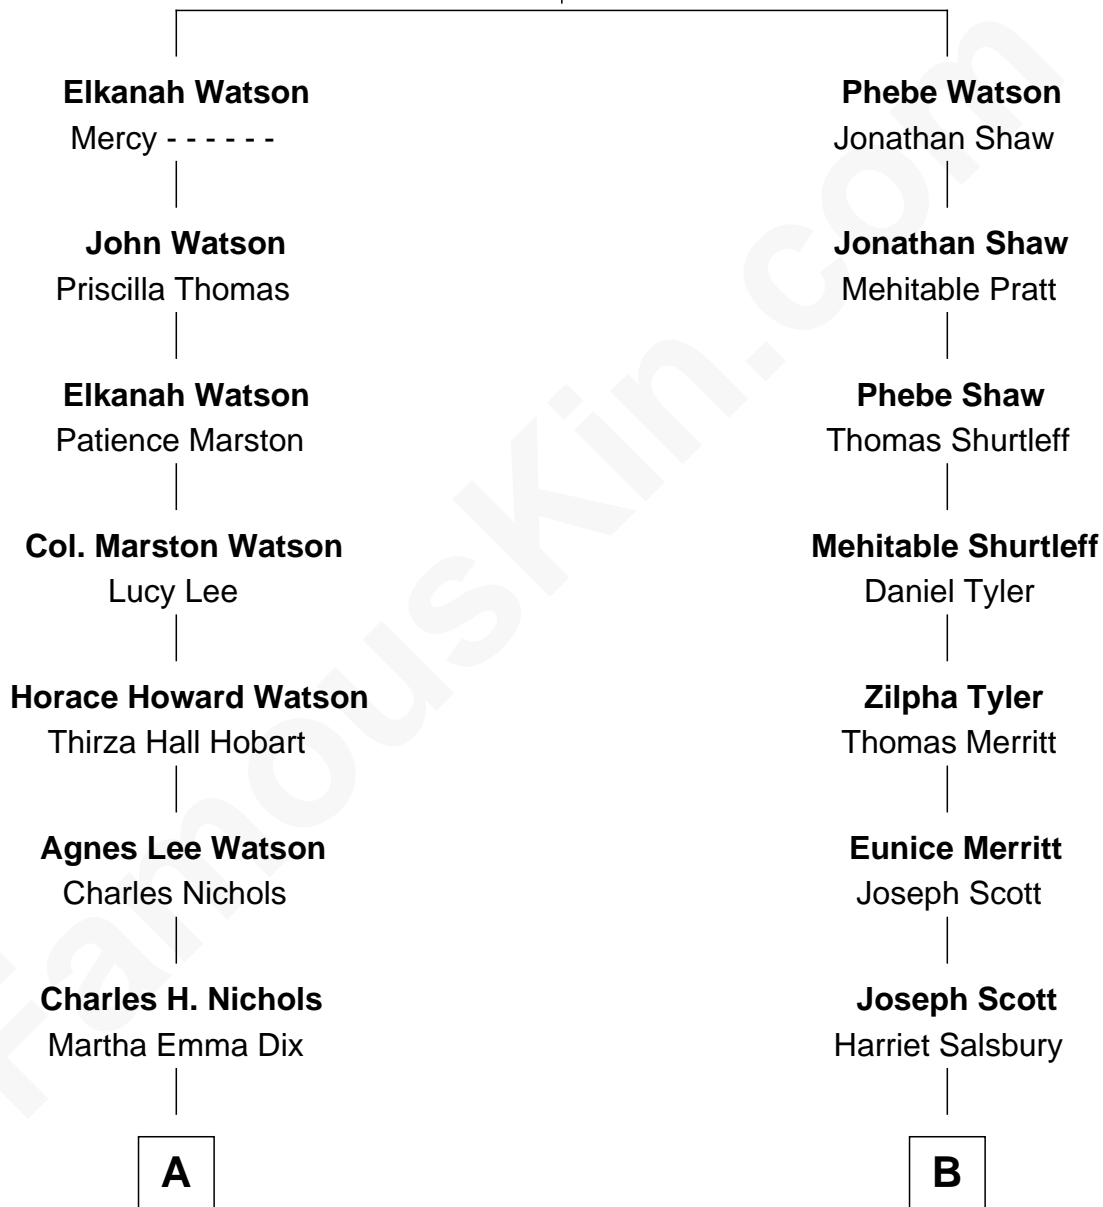

FamousKin.com

Relationship Chart of

John Cena

Movie Actor and WWE Pro Wrestler

10th cousin 1 time removed of

Treat Williams
TV & Movie Actor

George Watson
Phoebe Hicks

A

Charles Nichols
Julia Ellen Skelton

Natalie Nichols
Ulysses John Lupien

Carol Frances Lupien
John Joseph Cena

John Cena
Actor and Pro Wrestler

B

Harriett Louisa Scott
George Sydney Andrew

George Willey Andrew
Mary Abigail Gillette