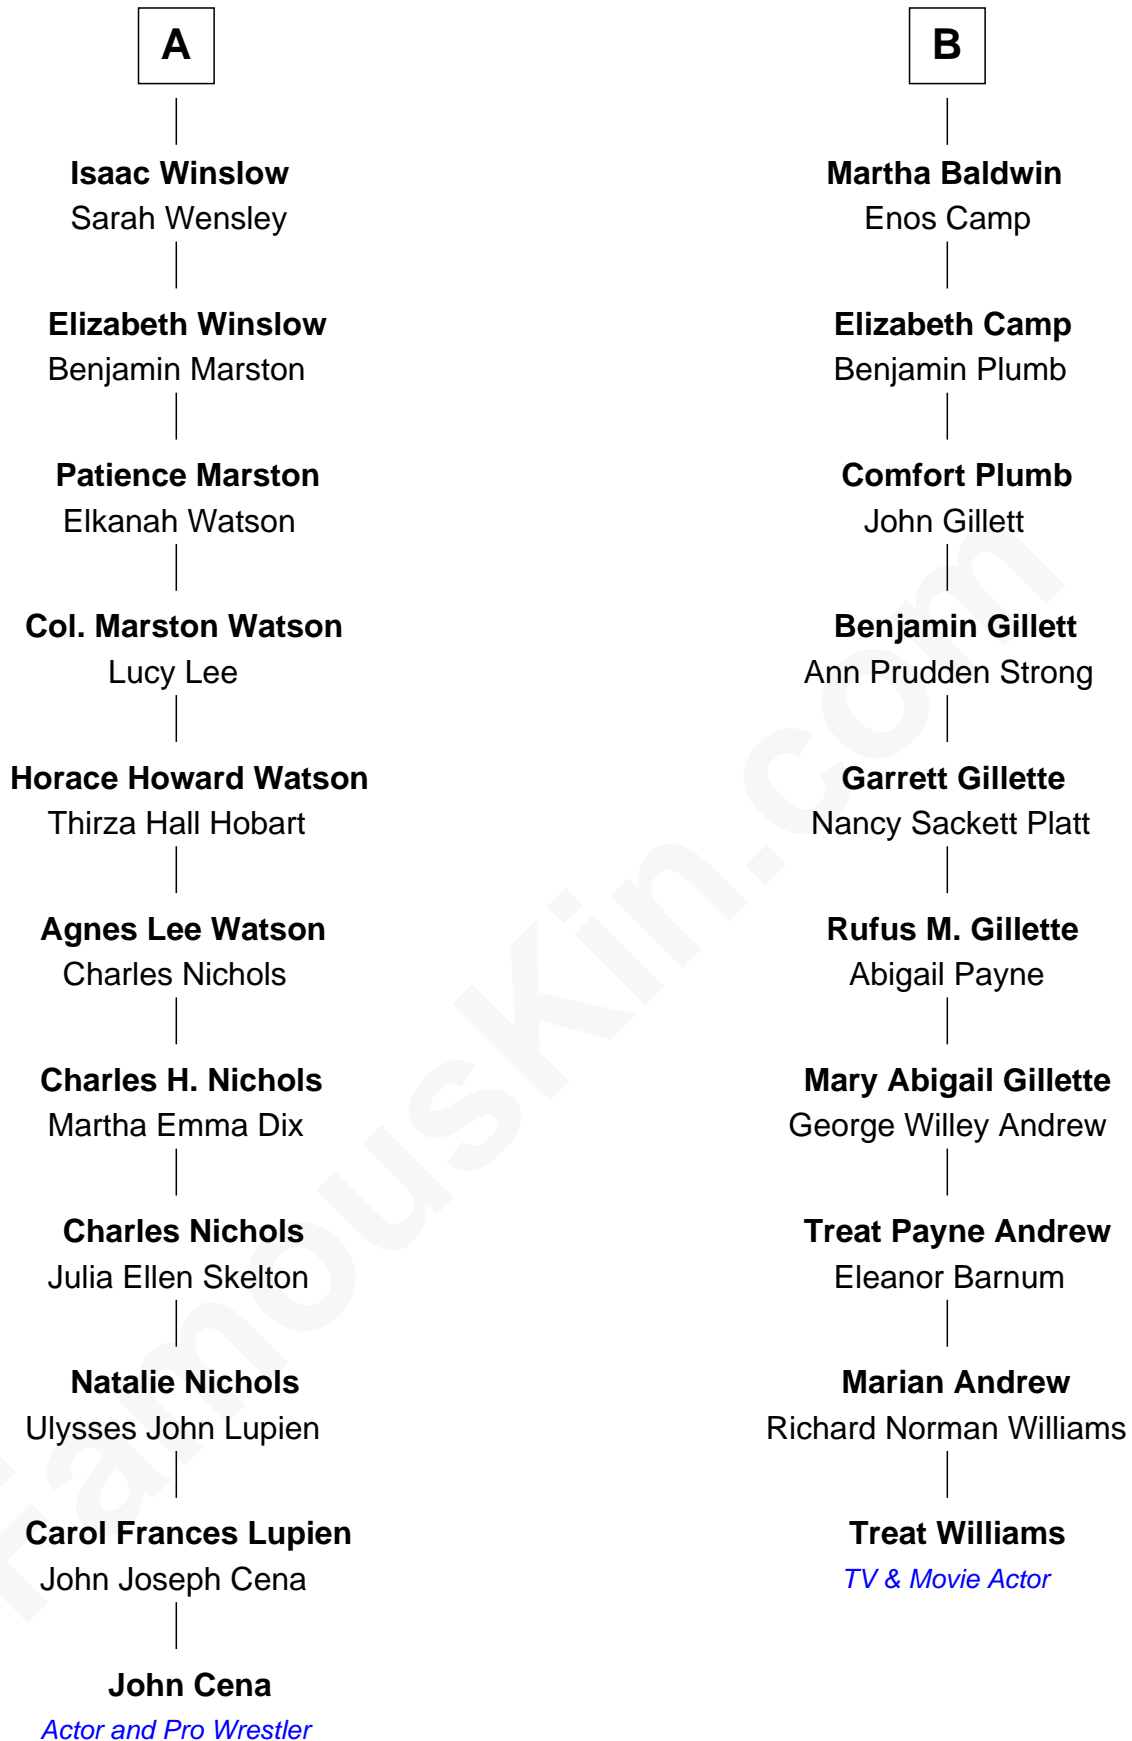

FamousKin.com

Relationship Chart of

John Cena

Movie Actor and WWE Pro Wrestler

16th cousin 1 time removed of

Treat Williams

TV & Movie Actor

John Cena photo by [Edward Joseph Hersom II](#)

Treat Williams photo by [Philipp Wüst](#) ([CC BY SA 3.0 DE](#))