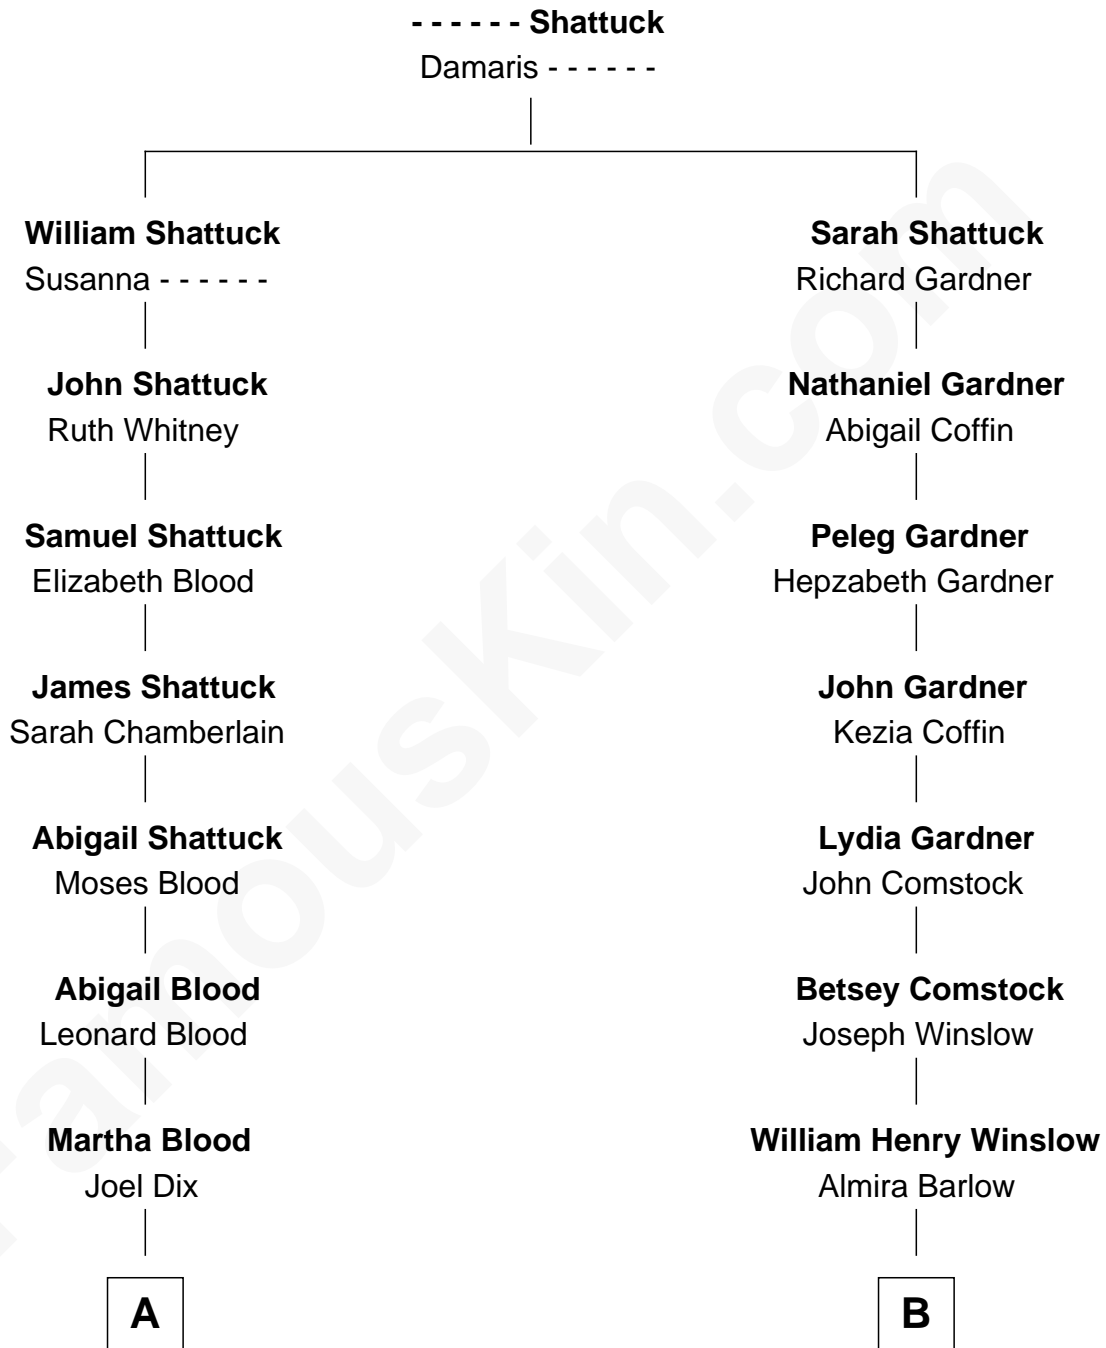

FamousKin.com

Relationship Chart of

John Cena

Movie Actor and WWE Pro Wrestler

10th cousin 1 time removed of

Don Winslow

Author and Screenwriter