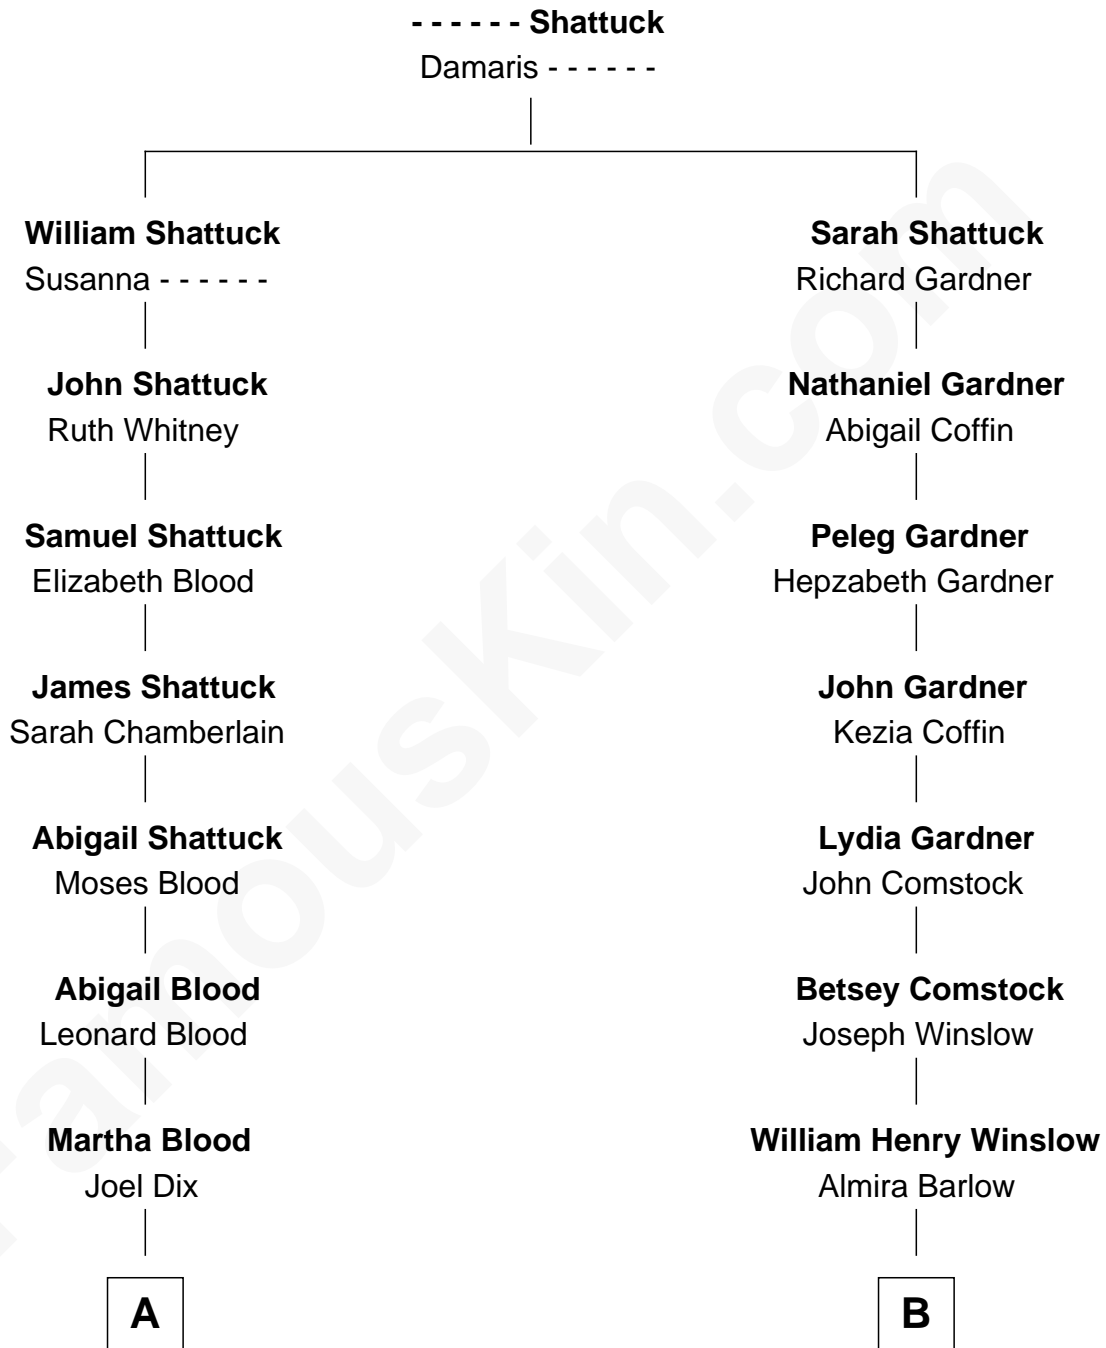

FamousKin.com

Relationship Chart of

John Cena

Movie Actor and WWE Pro Wrestler

10th cousin 1 time removed of

Kristine Rolofson

Harlequin Novelist

A

Martha Emma Dix
Charles H. Nichols

Charles Nichols
Julia Ellen Skelton

Natalie Nichols
Ulysses John Lupien

Carol Frances Lupien
John Joseph Cena

John Cena
Actor and Pro Wrestler

B

William Leonard Winslow
Jane McIntosh

Lloyd Robert Winslow
Dorothy Grace Dandeno

Donald Lloyd Winslow
Ottis Mary Scheuermann

Kristine Rolofson
Harlequin Novelist