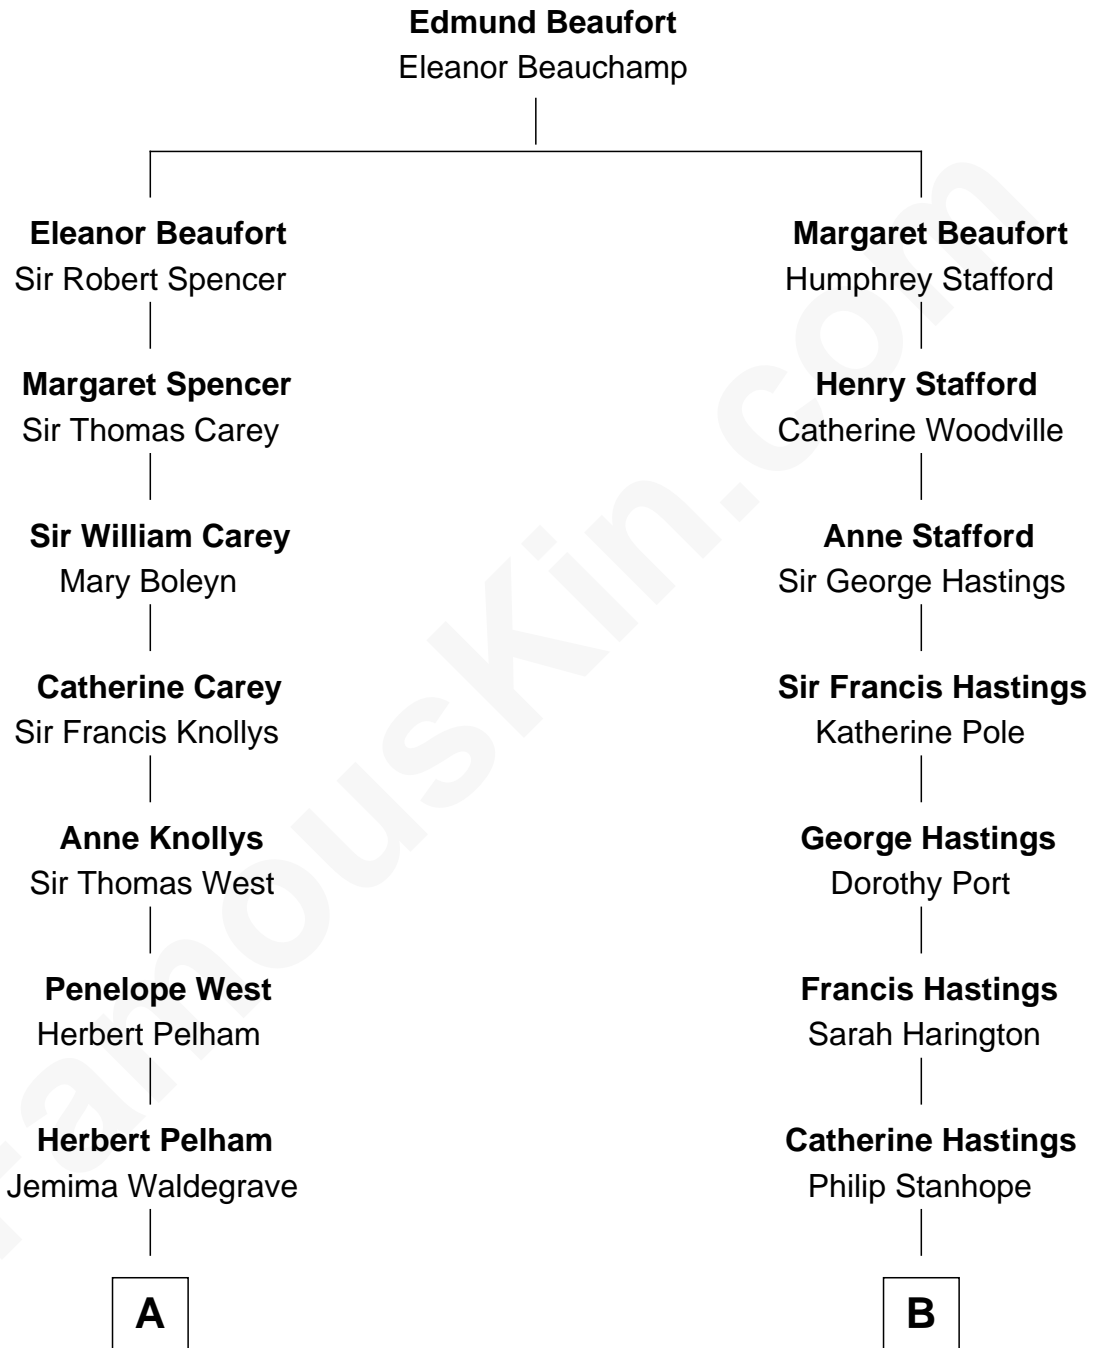

FamousKin.com

Relationship Chart of

John Cena

Movie Actor and WWE Pro Wrestler

13th cousin 5 times removed of

Lewis Carroll

Author of Alice in Wonderland