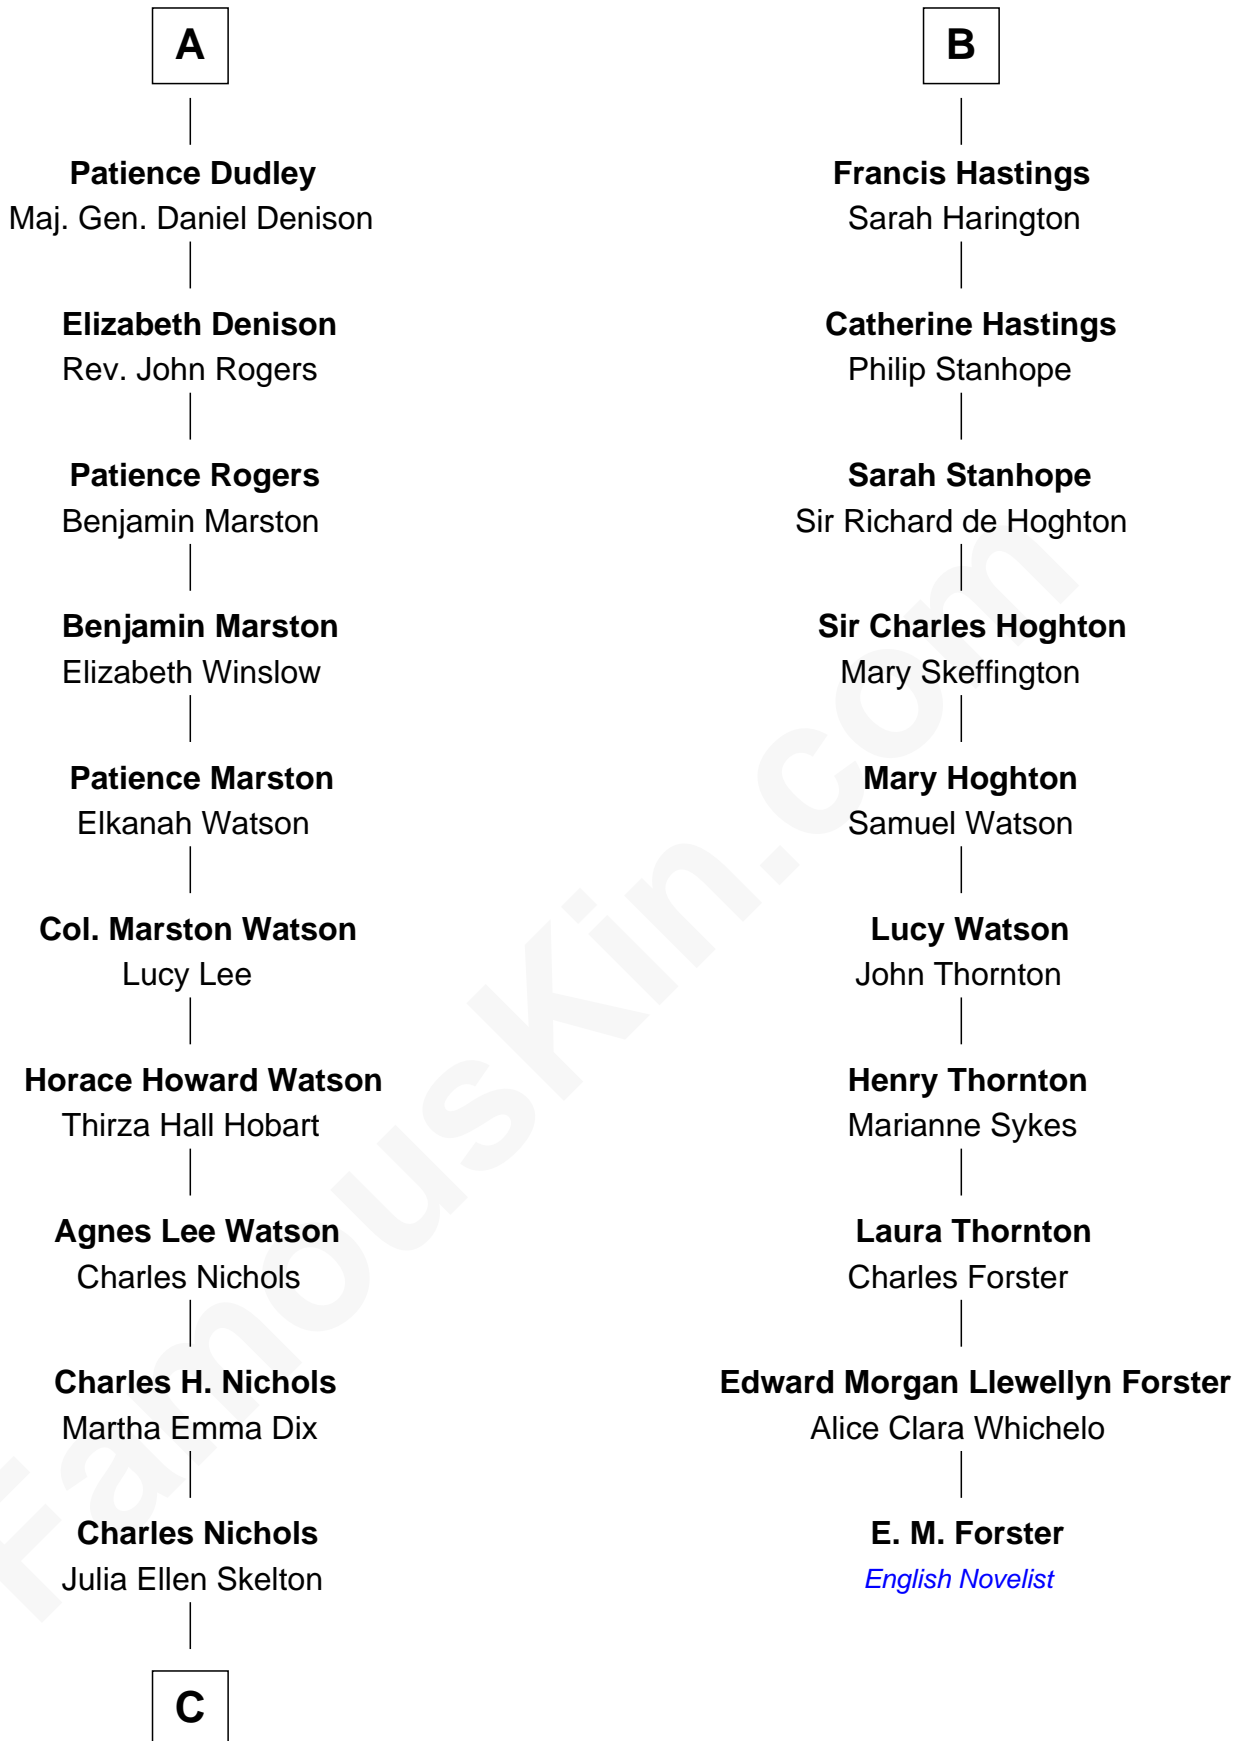

FamousKin.com

Relationship Chart of

John Cena

Movie Actor and WWE Pro Wrestler

16th cousin 3 times removed of

E. M. Forster
English Novelist

C

Natalie Nichols
Ulysses John Lupien