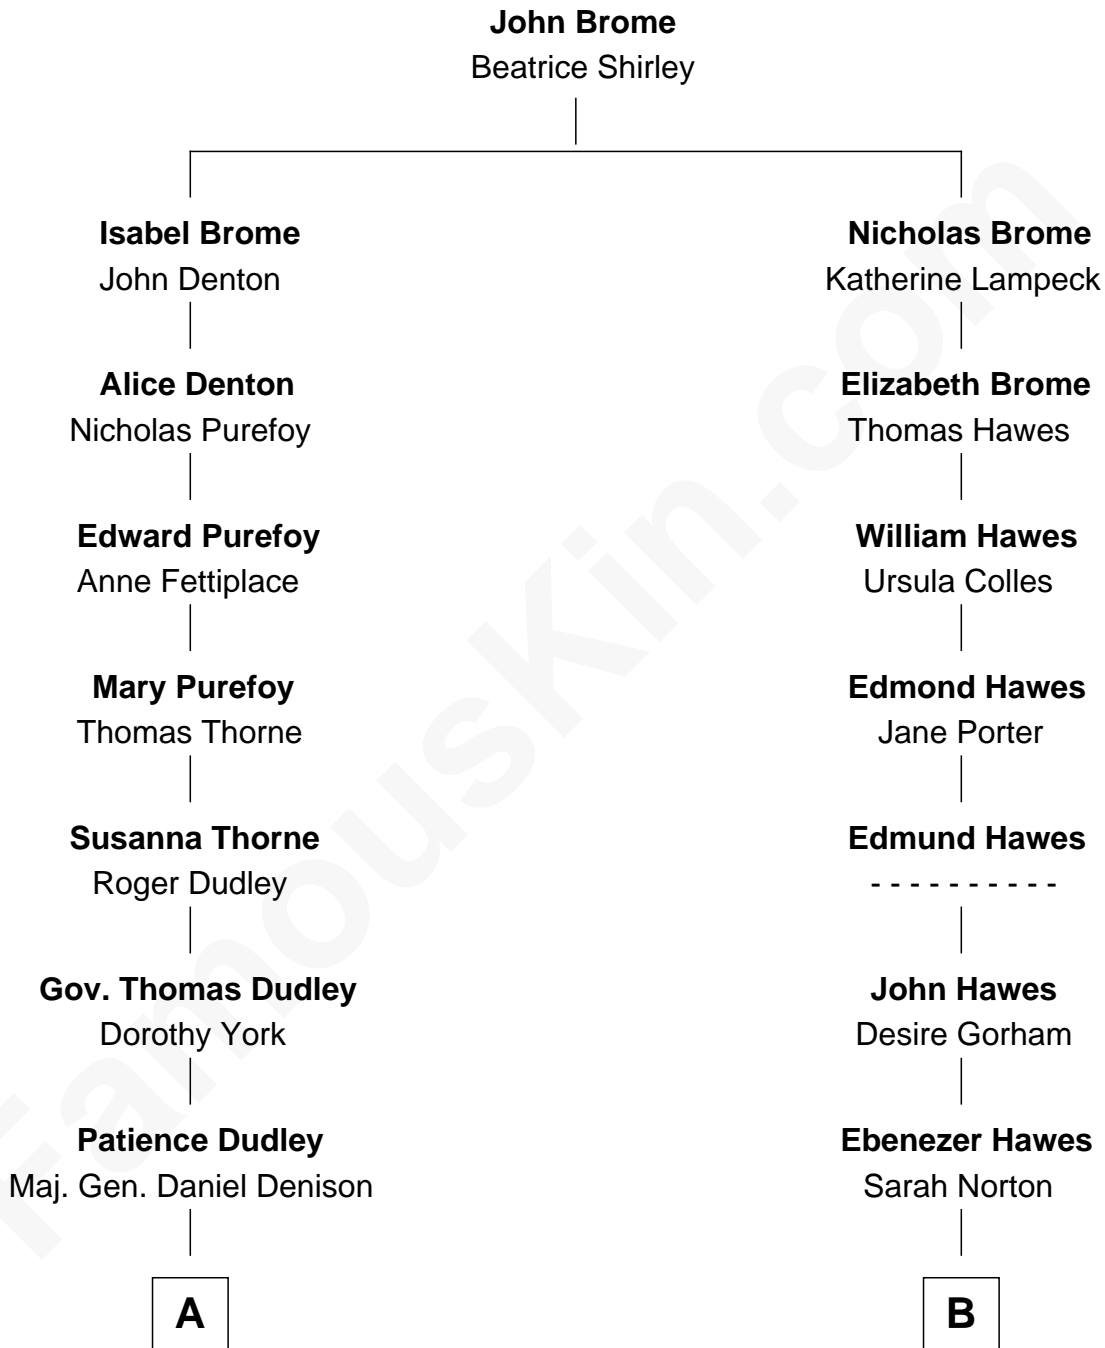

FamousKin.com

Relationship Chart of

John Cena

Movie Actor and WWE Pro Wrestler

12th cousin 6 times removed of

Eugene Foss

45th Governor of Massachusetts

C

—
Carol Frances Lupien

John Joseph Cena

—
John Cena

Actor and Pro Wrestler

FamousKin.com