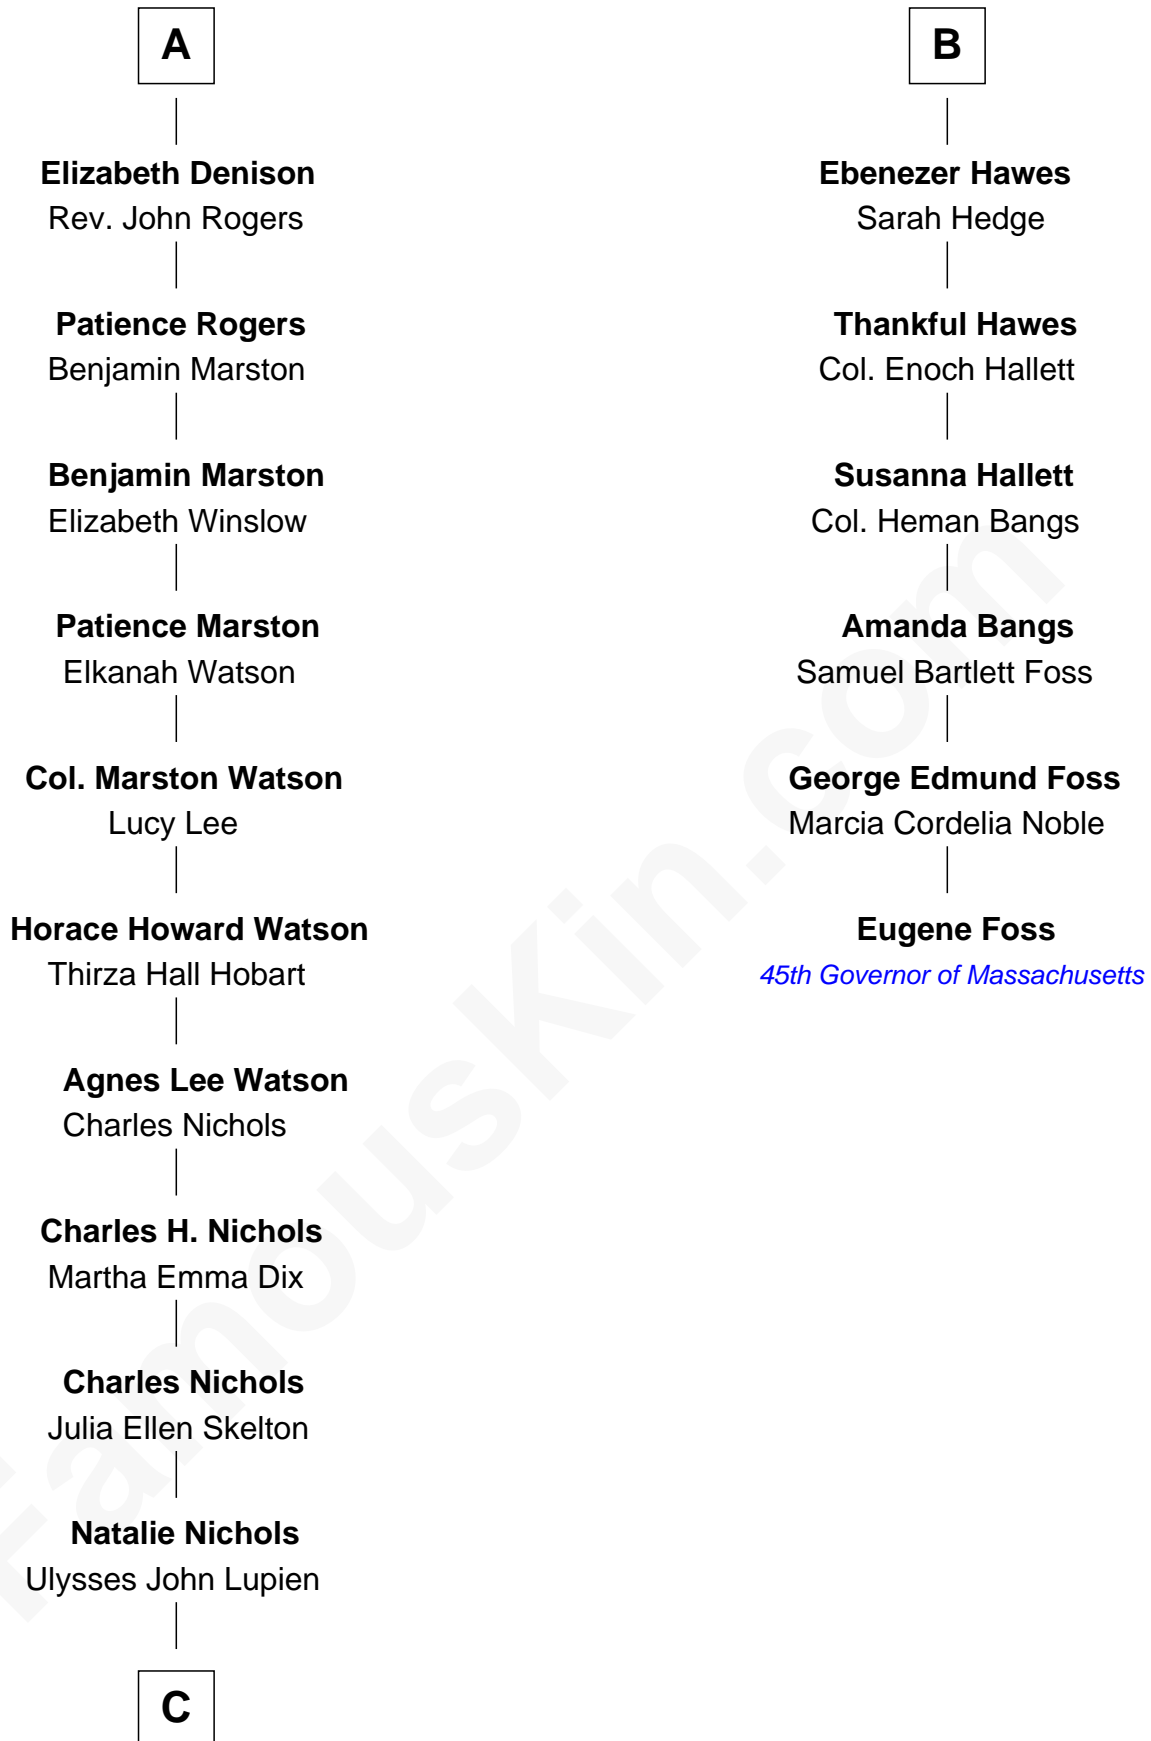

FamousKin.com

Relationship Chart of

John Cena

Movie Actor and WWE Pro Wrestler

12th cousin 6 times removed of

Eugene Foss

45th Governor of Massachusetts

C