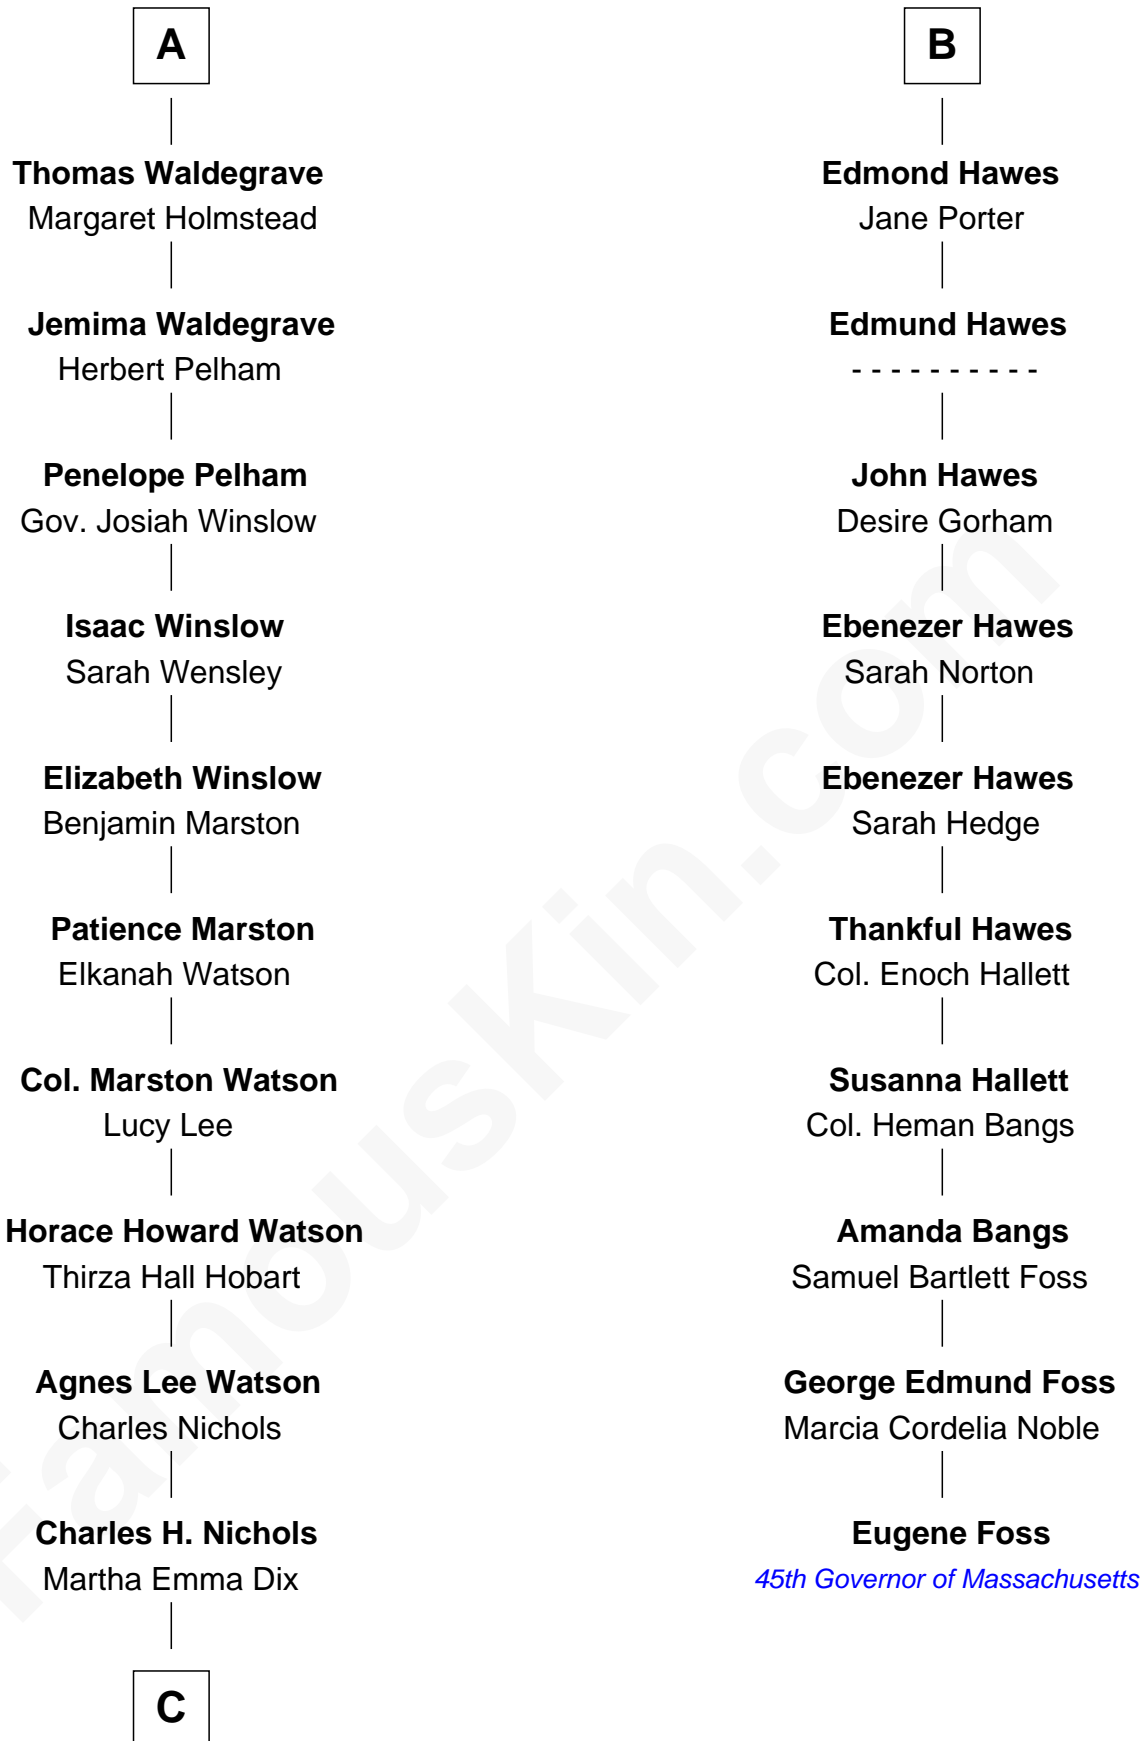

FamousKin.com

Relationship Chart of

John Cena

Movie Actor and WWE Pro Wrestler

16th cousin 4 times removed of

Eugene Foss

45th Governor of Massachusetts

Sir John Howard

Alice de Bois

C

Charles Nichols
Julia Ellen Skelton

Natalie Nichols
Ulysses John Lupien

Carol Frances Lupien
John Joseph Cena

John Cena
Actor and Pro Wrestler

FamousKin.com