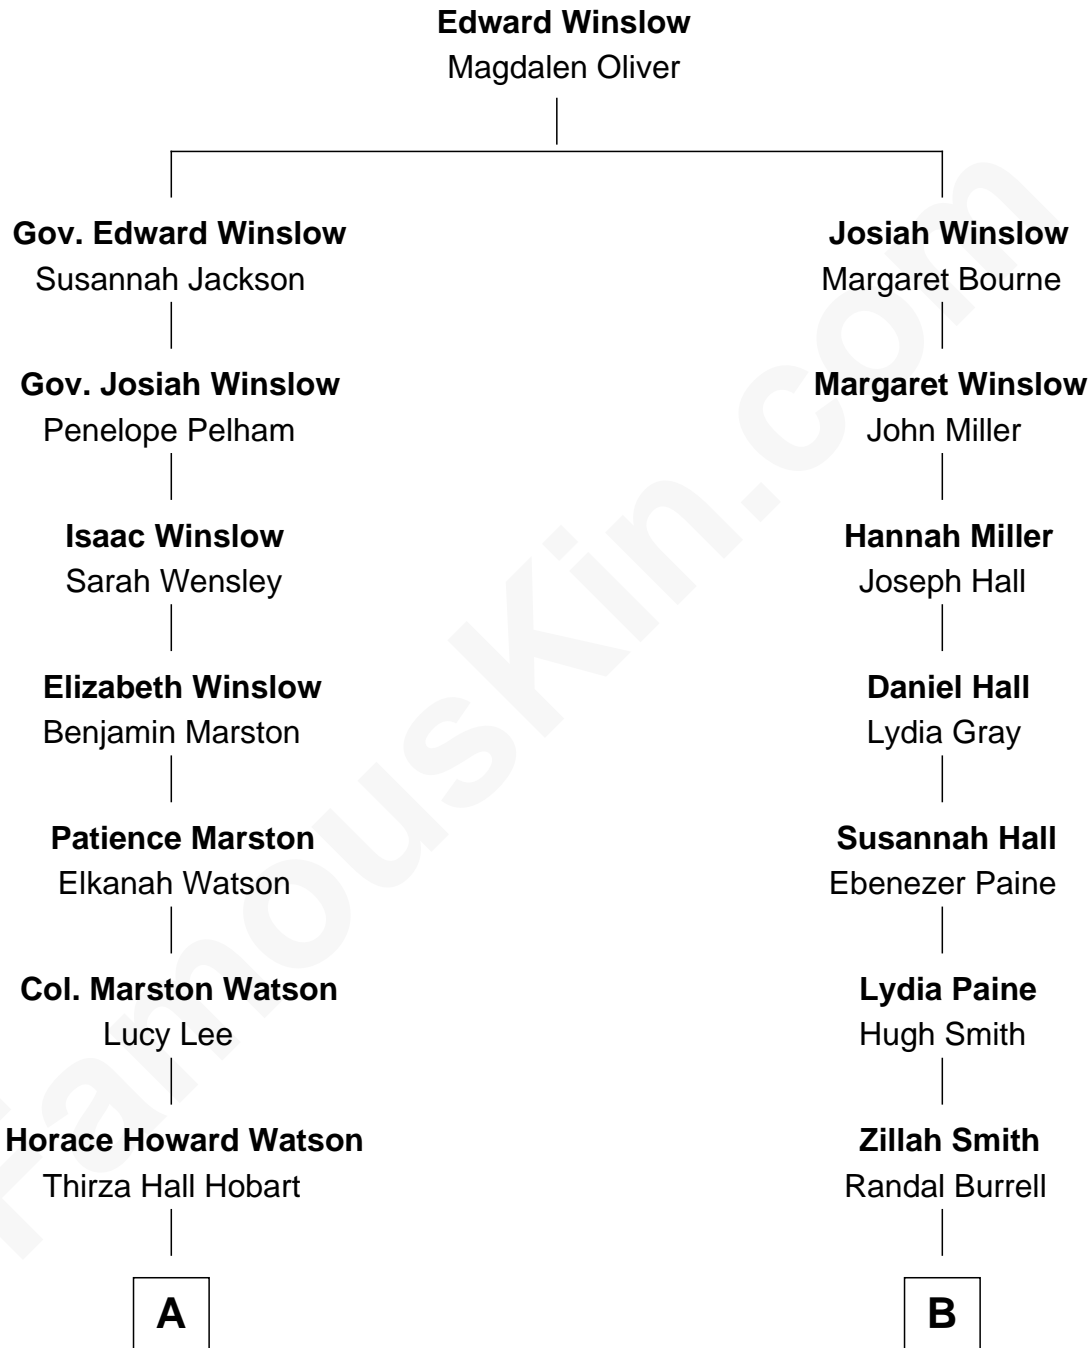

FamousKin.com

Relationship Chart of

John Cena

Movie Actor and WWE Pro Wrestler

9th cousin 3 times removed of

Merrill C. Meigs

Publisher, Chicago Herald & Examiner

A

Agnes Lee Watson

Charles Nichols

Charles H. Nichols

Martha Emma Dix

Charles Nichols

Julia Ellen Skelton

Natalie Nichols

Ulysses John Lupien