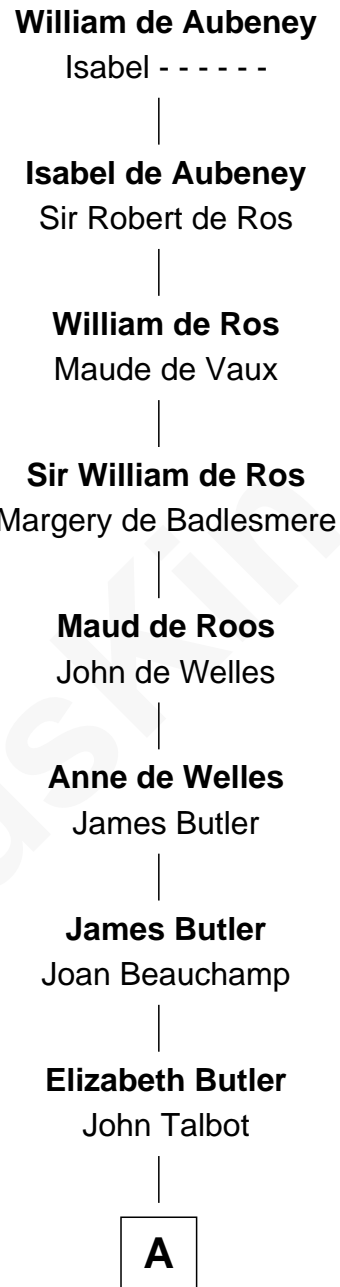

FamousKin.com
Relationship Chart of
William de Aubeney
(- 1242)

22nd Great-grandfather of

Oliver Platt
Movie Actor

A

Ann Talbot

Sir Henry Vernon

Thomas Vernon

Anne Ludlow

Eleanor Vernon

Francis Curzon

John Curzon

Millicent Sacheverell

Eleanor Curzon

Richard Boothby

Richard Boothby

Grisel Halford

Thomas Boothby

Susanna - - - - -

Benjamin Boothby

William Boothby

Martha Hobson

William Boothby

Ann Brownell

B