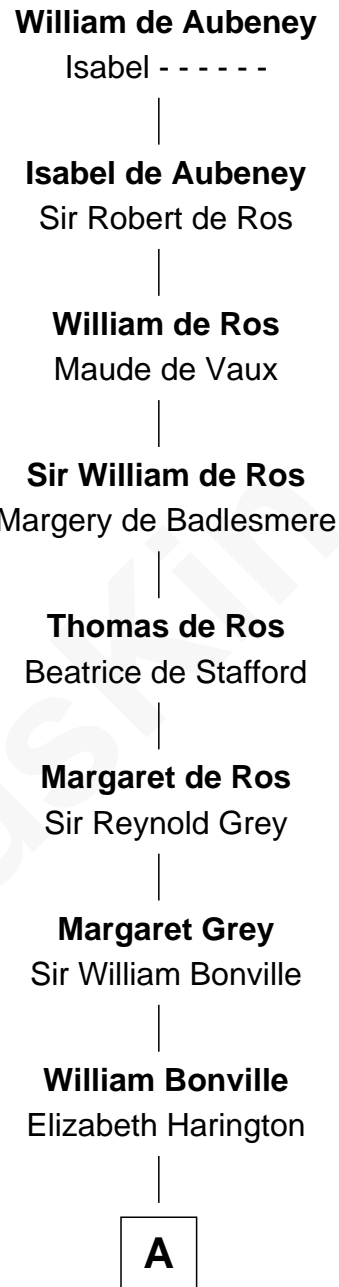

FamousKin.com
Relationship Chart of
William de Aubeney
(- 1242)

22nd Great-grandfather of

Alan Ladd
Movie Actor

A

William Bonville
Katherine Neville

Cecily Bonville
Thomas Grey

Cecily Grey
Sir John Sutton

Sir Henry Dudley
----- Ashton

Probable

Roger Dudley
Susanna Thorne

Gov. Thomas Dudley
Dorothy York

Anne Dudley
Gov. Simon Bradstreet

Hannah Bradstreet
Andrew Wiggin

Dorothy Wiggin
John Gilman

John Gilman
Abigail Thing

B

B

—
Ann Gilman

Elias Ladd

—
John Ladd

Judith Smith

—
Josiah Ladd

Nancy Ladd

—
Alvaro Ladd