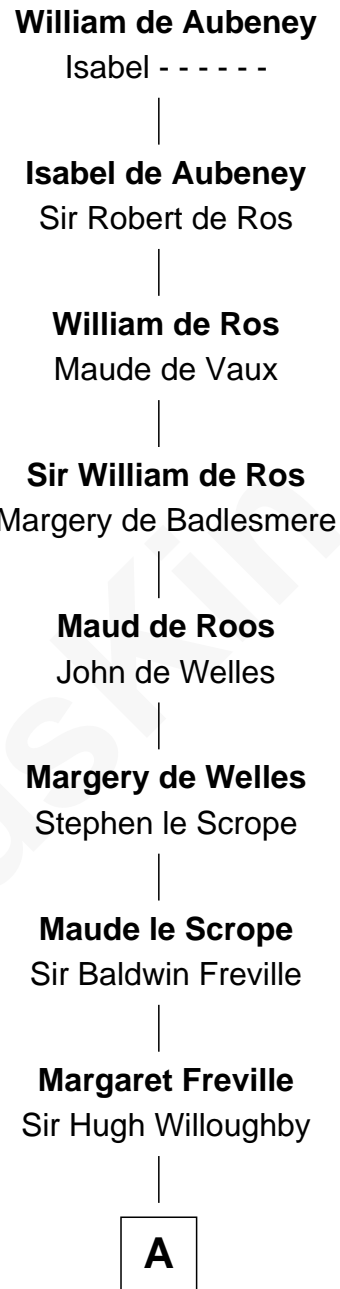

**FamousKin.com**  
**Relationship Chart of**  
**William de Aubeney**  
( - 1242)

**24th Great-grandfather of**  
**Andrew Shue**  
*TV Actor*

**B**

**Edward Dyer**

Ann Elizabeth Fish

**Charles Dyer**

Susannah Wright

**Charles Dyer**

Mary Galusha

**Dr. Edward Galusha Dyer**

Ann Eliza Morse

**Emily Almira Dyer**

Alexander Hunter Gunn

**Alexander Hunter Gunn**

Harriet Grace Brewster Willcox

**Mary Brewster Gunn**

Adoniram Judson Wells

**Anne Brewster Wells**

James William Shue

**Andrew Shue**

*TV Actor*