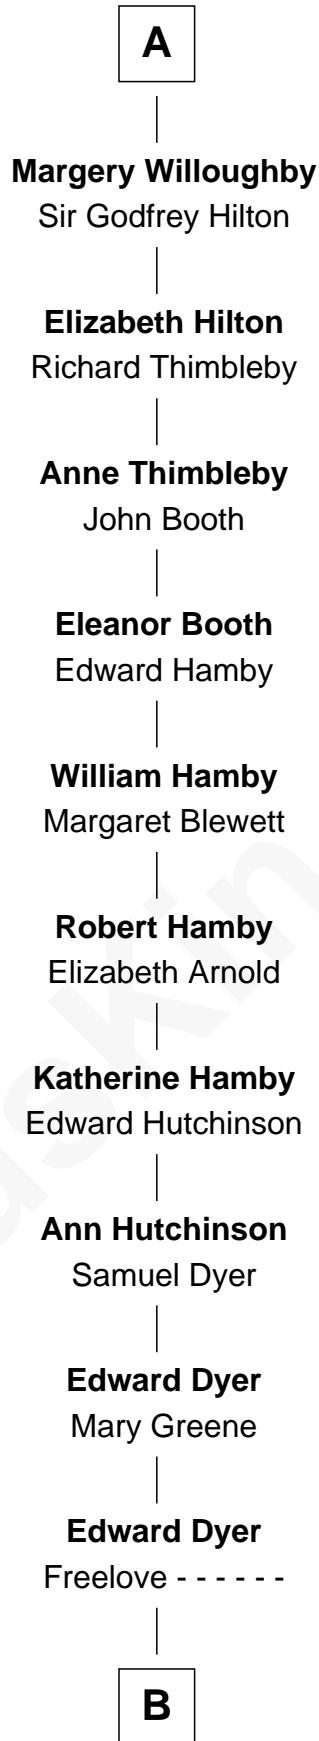

**FamousKin.com**  
**Relationship Chart of**  
**William de Aubeney**  
( - 1242)

**24th Great-grandfather of**  
**Andrew Shue**  
*TV Actor*

**B**

**Edward Dyer**

Ann Elizabeth Fish

**Charles Dyer**

Susannah Wright

**Charles Dyer**

Mary Galusha

**Dr. Edward Galusha Dyer**

Ann Eliza Morse

**Emily Almira Dyer**

Alexander Hunter Gunn

**Alexander Hunter Gunn**

Harriet Grace Brewster Willcox

**Mary Brewster Gunn**

Adoniram Judson Wells

**Anne Brewster Wells**

James William Shue

**Andrew Shue**

*TV Actor*