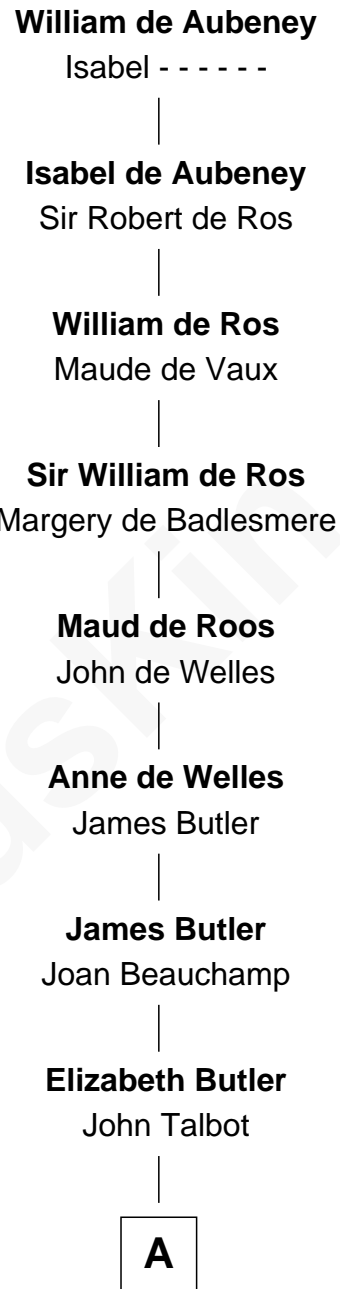

FamousKin.com
Relationship Chart of
William de Aubeney
(- 1242)

22nd Great-grandfather of
Prince Harry
Duke of Sussex

A

Sir Gilbert Talbot

Audrey Cotton

Sir John Talbot

Margaret Troutbeck

Sir John Talbot

Frances Giffard

Jane Talbot

Sir George Bowes

Thomas Bowes

Anne Warcop

Thomas Bowes

Anne Maxton

Sir William Bowes