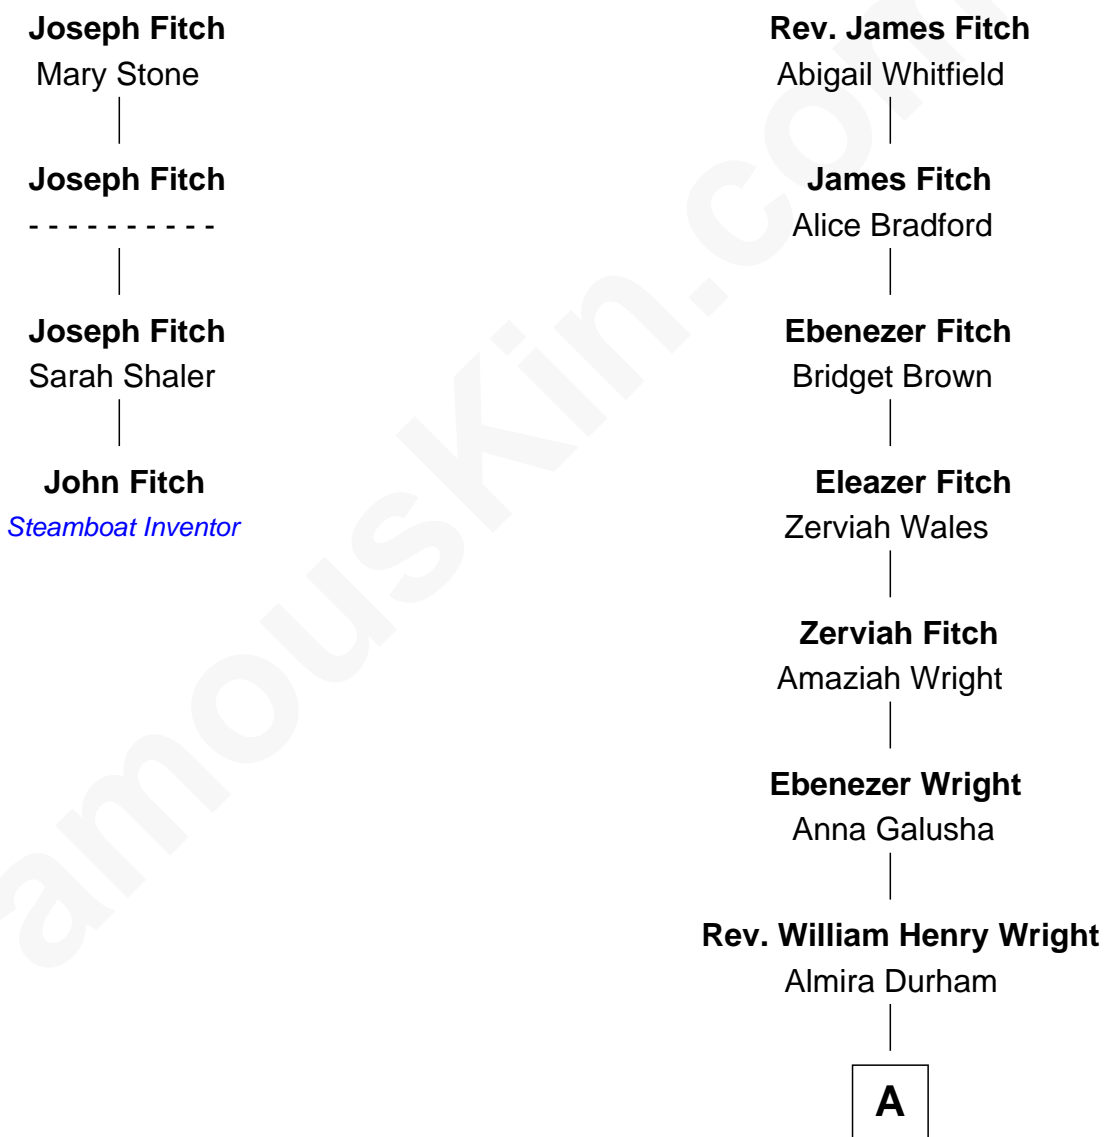

## Relationship Chart of John Fitch

*Inventor of 1st U.S. Steamboat*

3rd cousin 6 times removed of

**James B. A. Robertson**

*4th Governor of Oklahoma*

**Thomas Fitch**

Anne Reeve

**A**

—  
**Horace Wright**

Maria Elizabeth Williams

—  
**Clarissa Martha Wright**

James Brooks Ayers Robertson

—  
**James B. A. Robertson**

*4th Governor of Oklahoma*

FamousKin.com