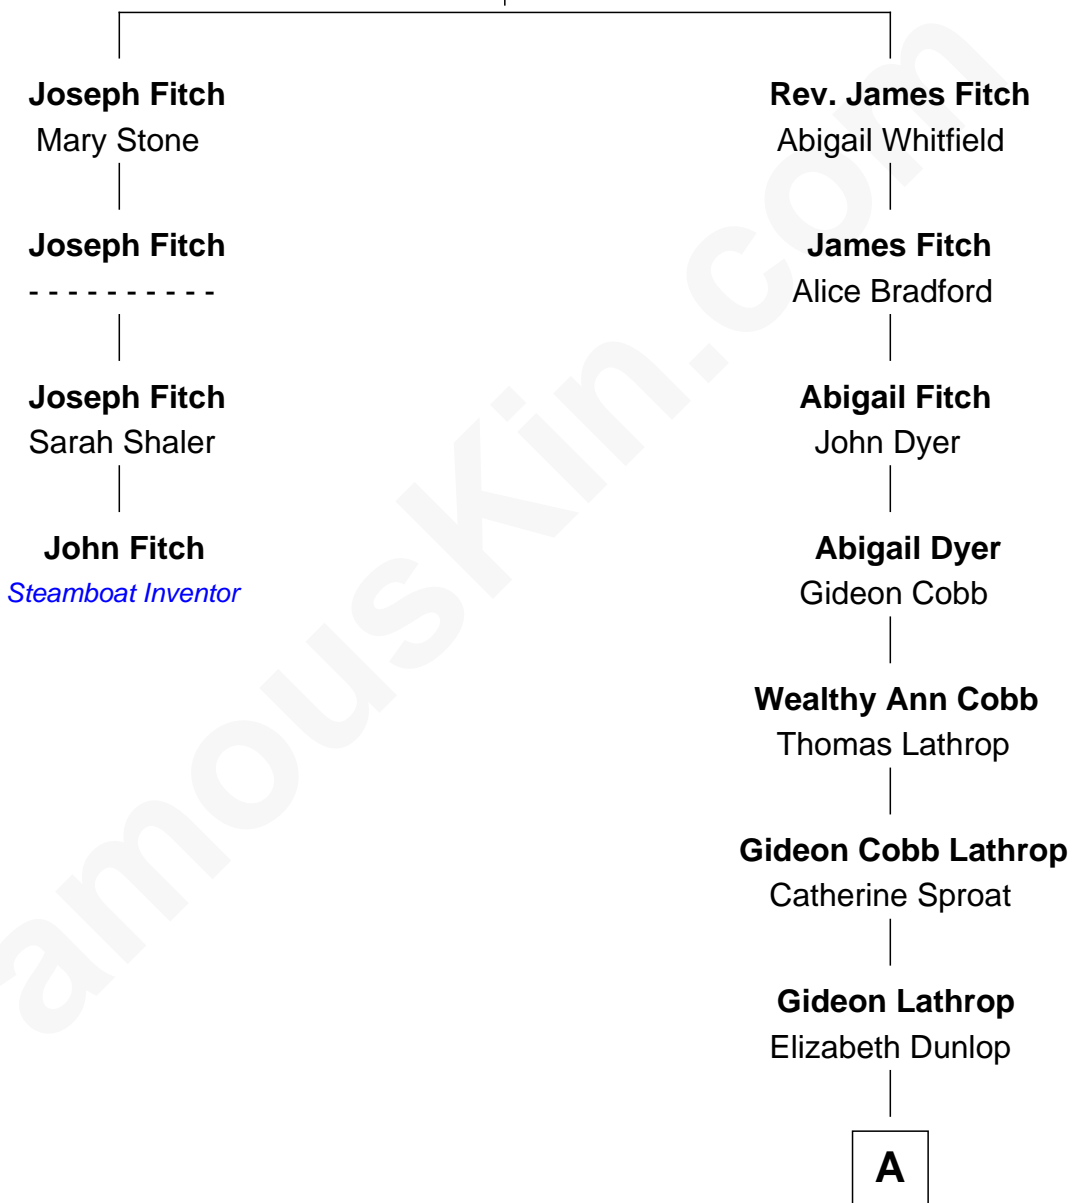

FamousKin.com Relationship Chart of

John Fitch

Inventor of 1st U.S. Steamboat

3rd cousin 7 times removed of

Ann B. Davis

TV Actress

Thomas Fitch

Anne Reeve

A

Helen Elizabeth Lathrop

Francis H. Stott

Arthur Curtiss Stott

Harriet E. Evans

Marguerite Stott

Cassius Miles Davis

Ann B. Davis

TV Actress

FamousKin.com