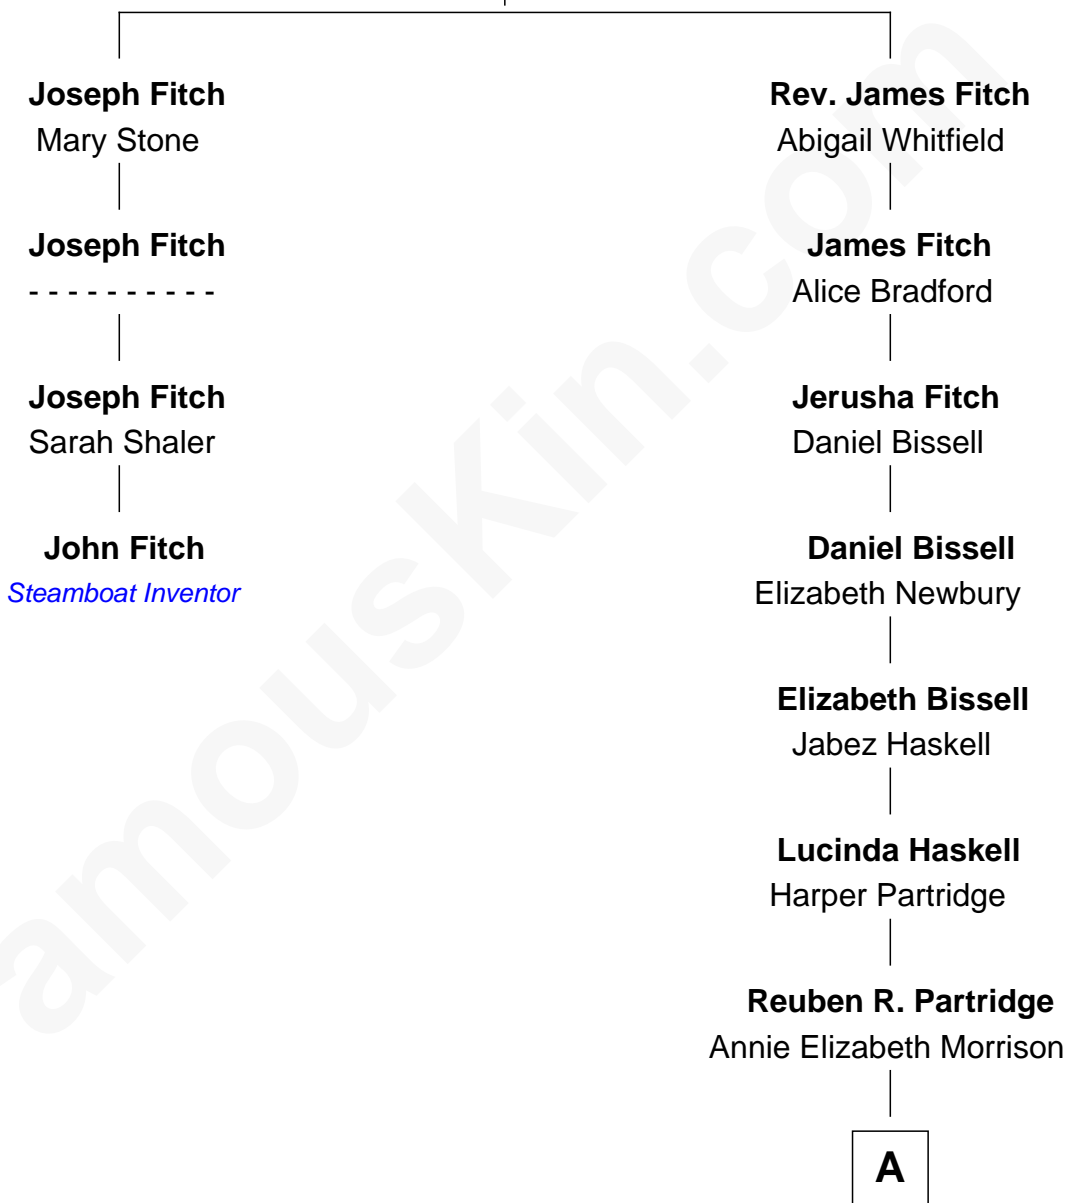

# FamousKin.com Relationship Chart of

**John Fitch**

*Inventor of 1st U.S. Steamboat*

3rd cousin 7 times removed of

**Diane Brewster**

*TV and Movie Actress*

**Thomas Fitch**

Anne Reeve

**A**

—  
**Jennie M. Partridge**

William B. Sloane

—  
**Grace Anna Sloane**

Reginald Raymond Brewster

—  
**Phillip Sloane Brewster**

Geraldine Craddock

—  
**Diane Brewster**

*TV and Movie Actress*

FamousKin.com