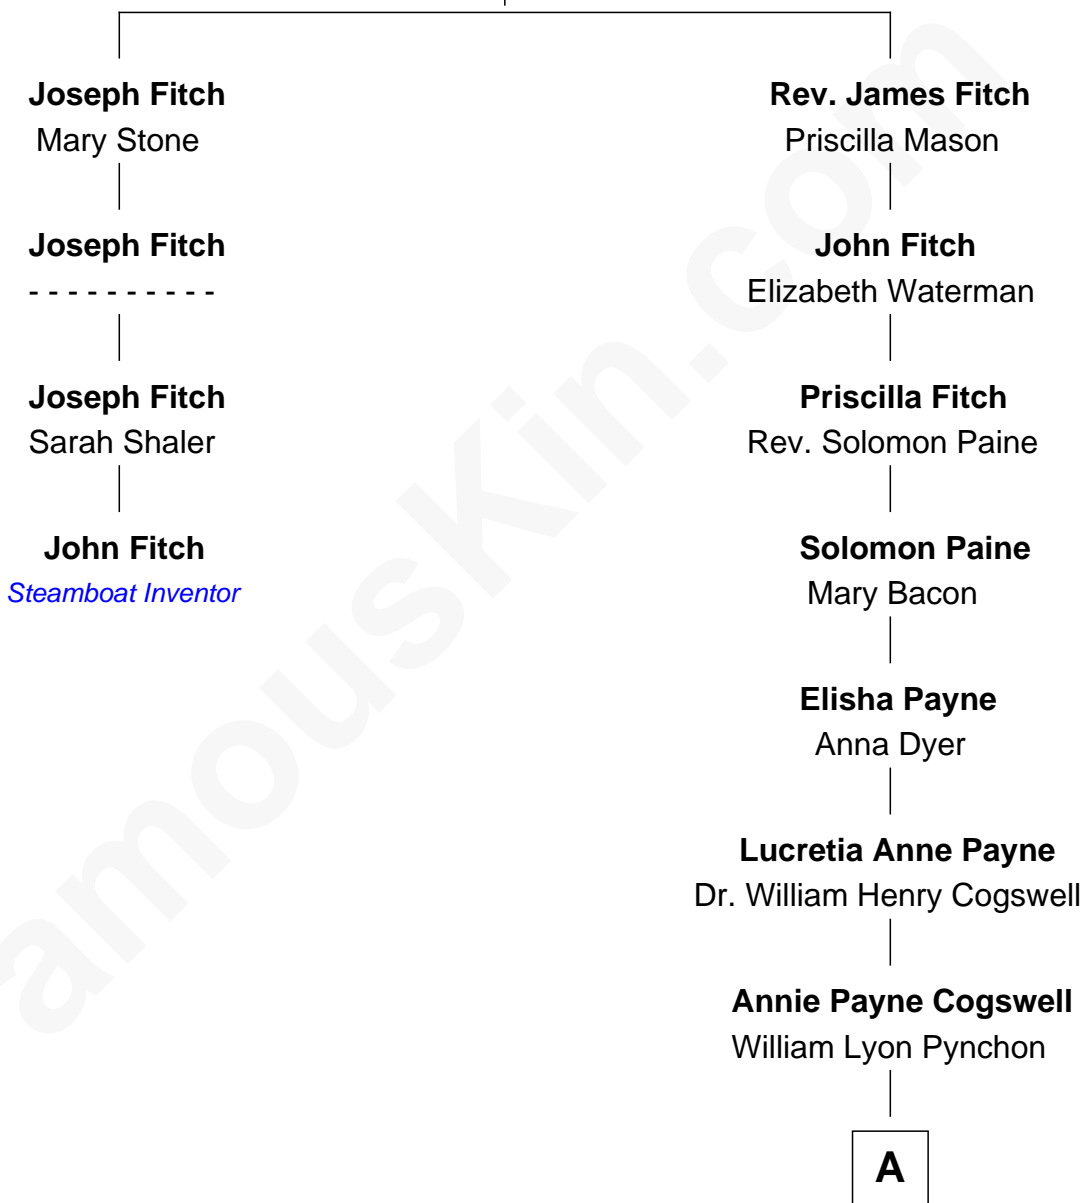

FamousKin.com Relationship Chart of

John Fitch

Inventor of 1st U.S. Steamboat

3rd cousin 6 times removed of

Thomas Pynchon

American Novelist

Thomas Fitch

Anne Reeve

A

William Henry Chichele Pynchon

Carrie Susan Moyses

Thomas Ruggles Pynchon

Catherine Frances Bennett

Thomas Pynchon

Novelist

FamousKin.com