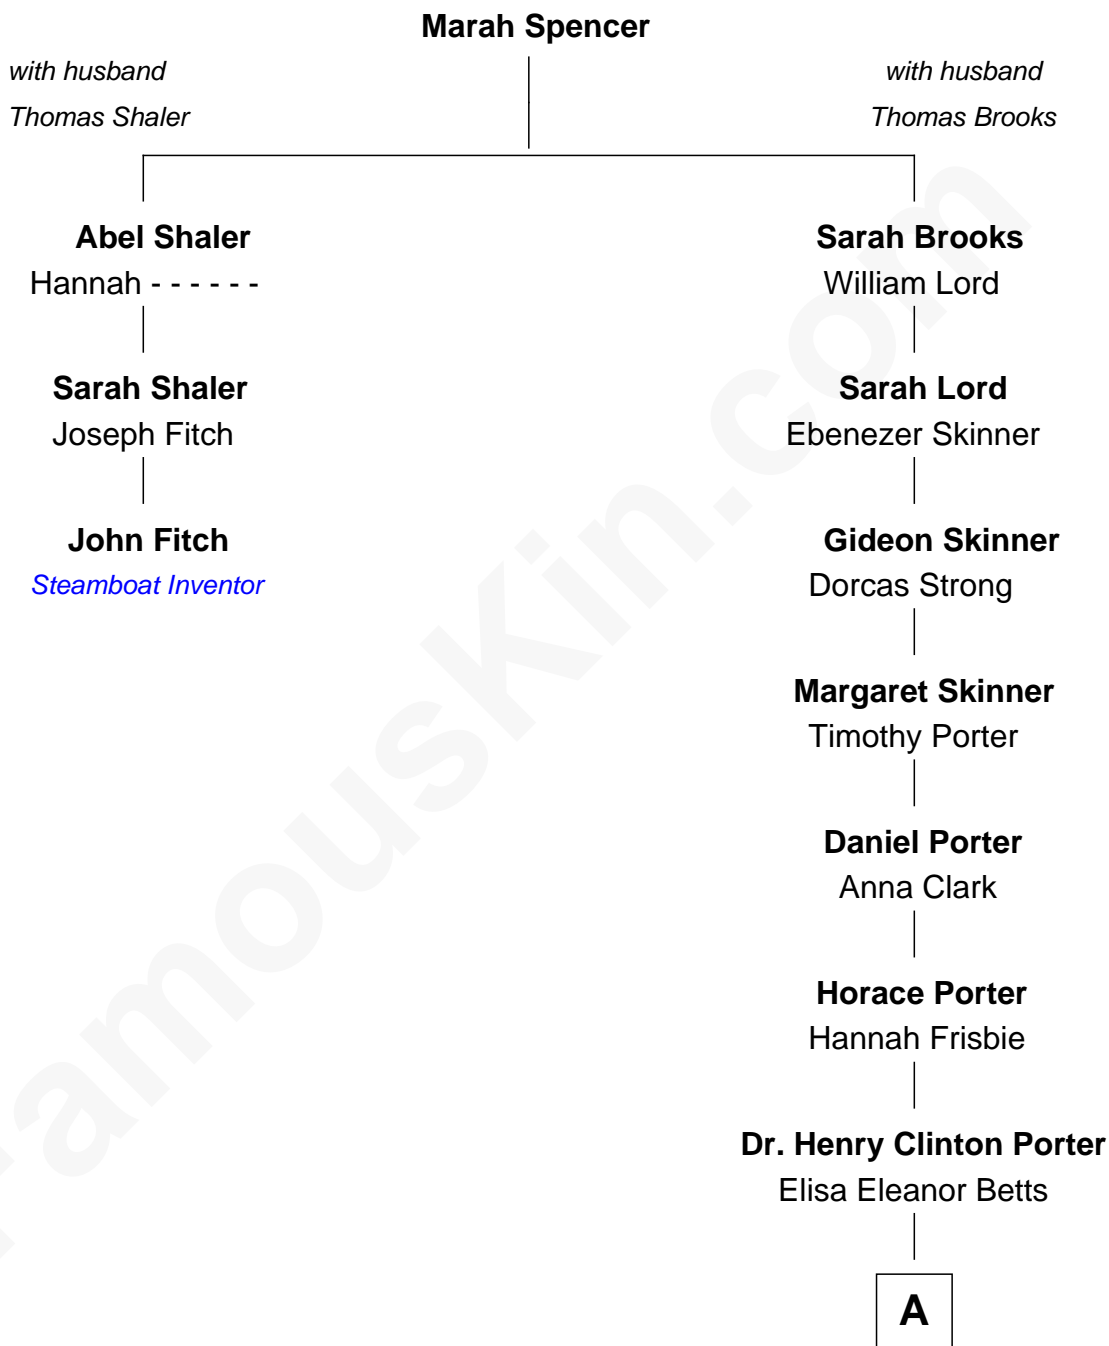

FamousKin.com Relationship Chart of

John Fitch

Inventor of 1st U.S. Steamboat

2nd cousin 9 times removed of

Boris Johnson

Prime Minister of the United Kingdom

A

Henry Clinton Porter

Clara Holcomb

Helen Tracy Porter

Elias Avery Lowe

Frances Beatrice Lowe

Sir James Edmund Sanford Fawcett

Charlotte Offlow Fawcett

Stanley Patrick Johnson

Boris Johnson