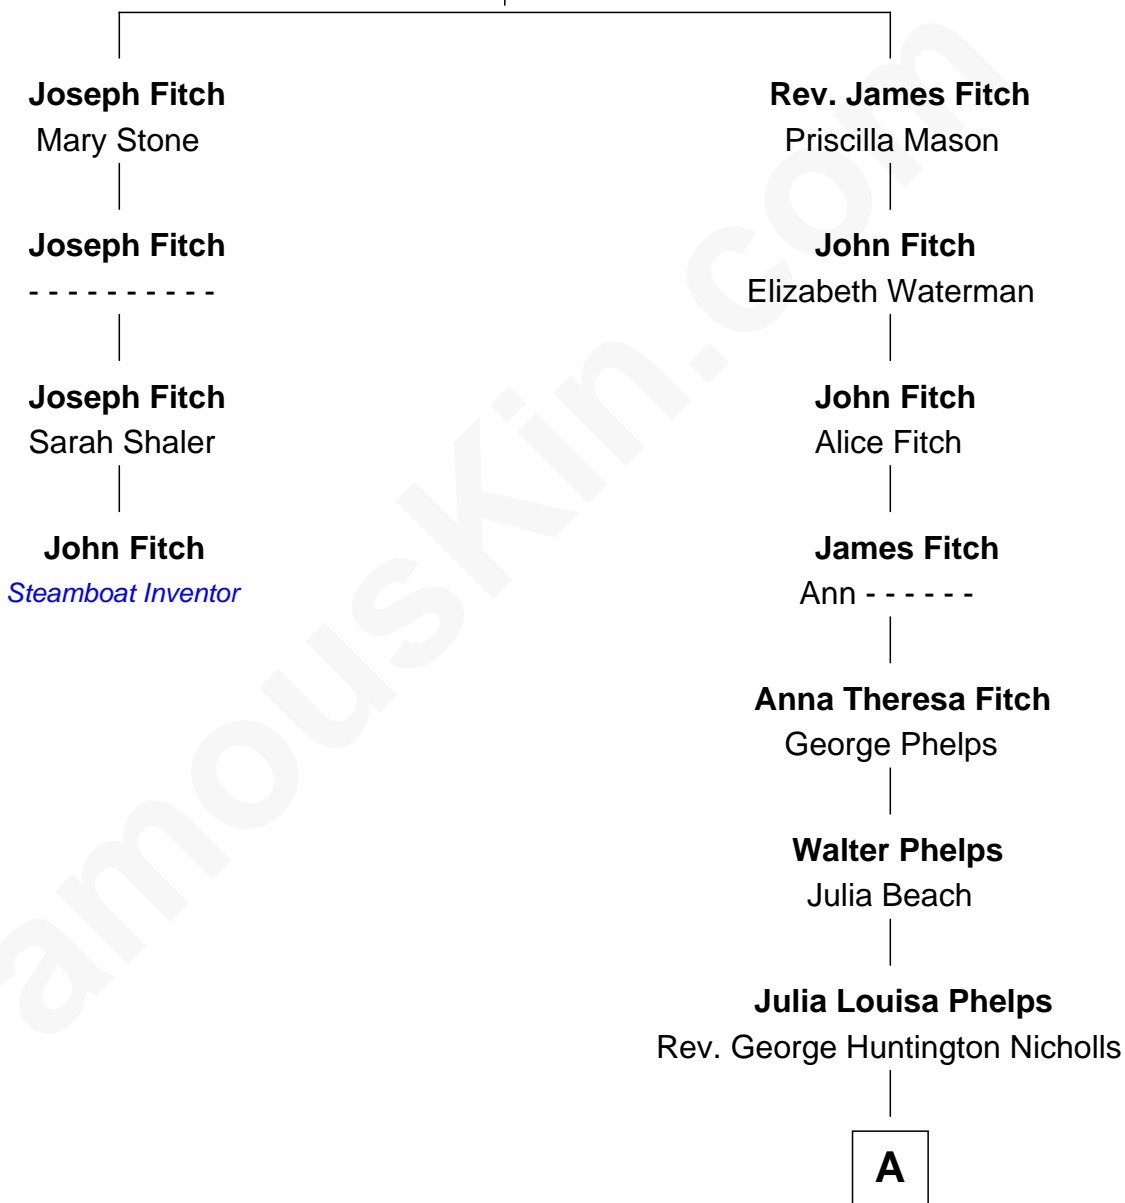

FamousKin.com Relationship Chart of

John Fitch

Inventor of 1st U.S. Steamboat

3rd cousin 8 times removed of

Treat Williams

TV & Movie Actor

Thomas Fitch

Anne Reeve

A

—
Mary Nicholls

Charles W. Barnum

—
Richard Nicholls Barnum

Marian Hutchison Cocks

—
Eleanor Barnum

Treat Payne Andrew

—
Marian Andrew