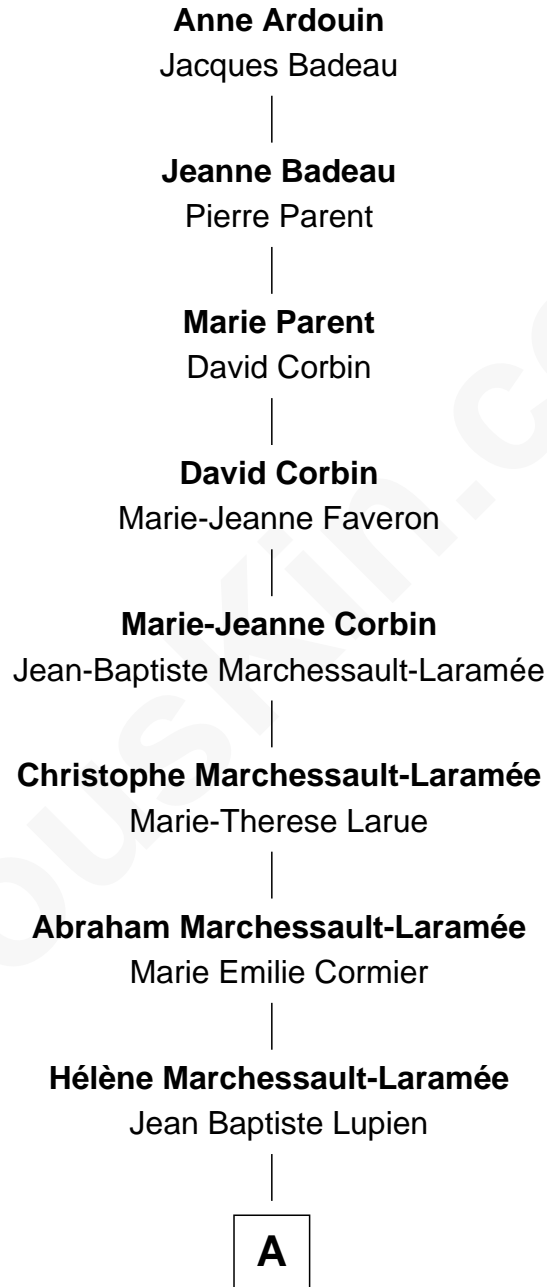

# FamousKin.com Relationship Chart of

**Anne Ardouin**  
(1617 - 1670)

10th Great-grandmother of

**John Cena**

*Movie Actor and WWE Pro Wrestler*

**A**

—  
**Francois Xavier Lupien**

Laura Mary Brouseau

—  
**Ulysses John Lupien**

Eugenie Marie Gosselin

—  
**Ulysses John Lupien**

Natalie Nichols

—  
**Carol Frances Lupien**

John Joseph Cena

—  
**John Cena**

*Actor and Pro Wrestler*