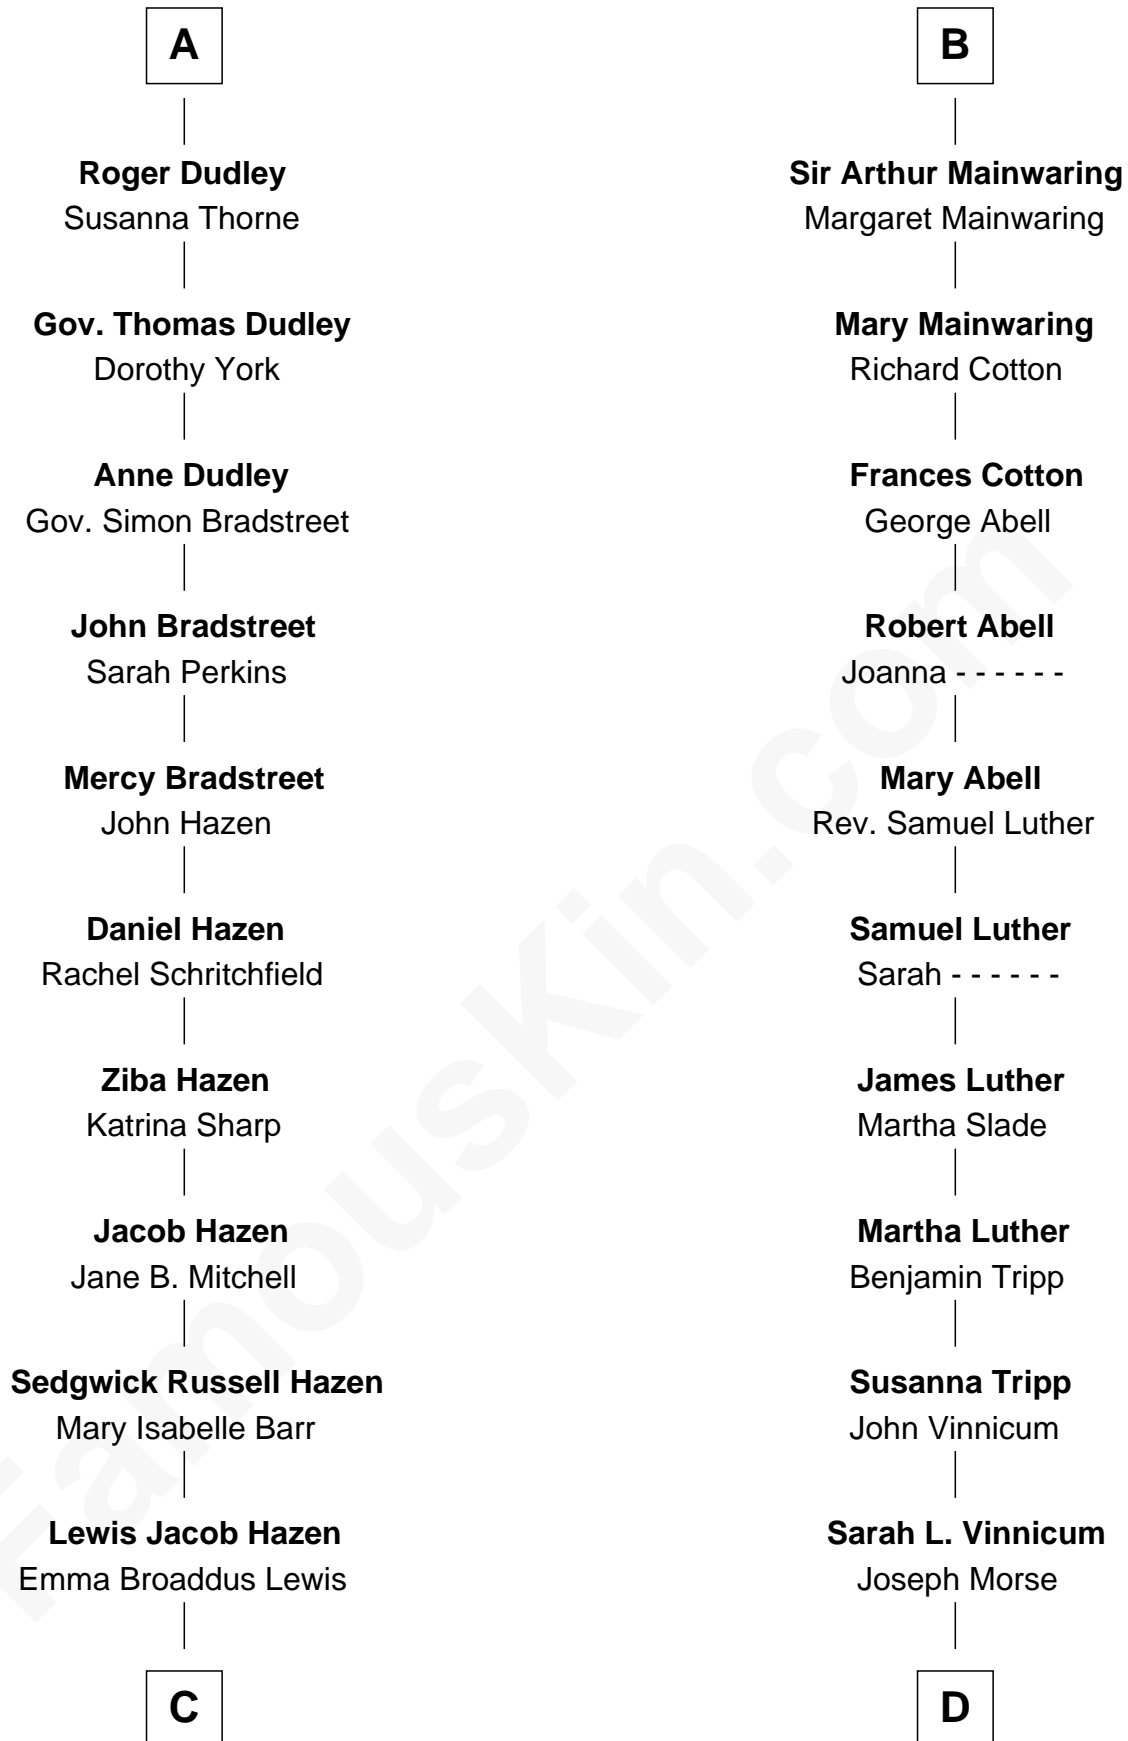

# FamousKin.com Relationship Chart of

**J. K. Simmons**  
*TV and Movie Actor*

19th cousin of

**Lizzie Borden**  
*Accused Murderess*

**Richard Fitzalan**  
Eleanor Plantagenet

**Alice Fitzalan**  
Sir Thomas de Holand

**Eleanor Holand**  
Edward Cherleton

**Joyce Cherleton**  
Sir John Tiptoft

**Joyce Tiptoft**  
Sir Edmund Sutton

**Sir Edward Sutton**  
Cecily Willoughby

**Sir John Sutton**  
Cecily Grey

**Sir Henry Dudley**  
----- Ashton

Probable

**A**

**Sir Richard Fitzalan**  
Elizabeth de Bohun

**Joan Fitzalan**  
Sir William Beauchamp

**Joan Beauchamp**  
James Butler

**Elizabeth Butler**  
John Talbot

**Ann Talbot**  
Sir Henry Vernon

**Elizabeth Vernon**  
Sir Robert Corbet

**Dorothy Corbet**  
Sir Richard Mainwaring

**B**

FamousKin.com