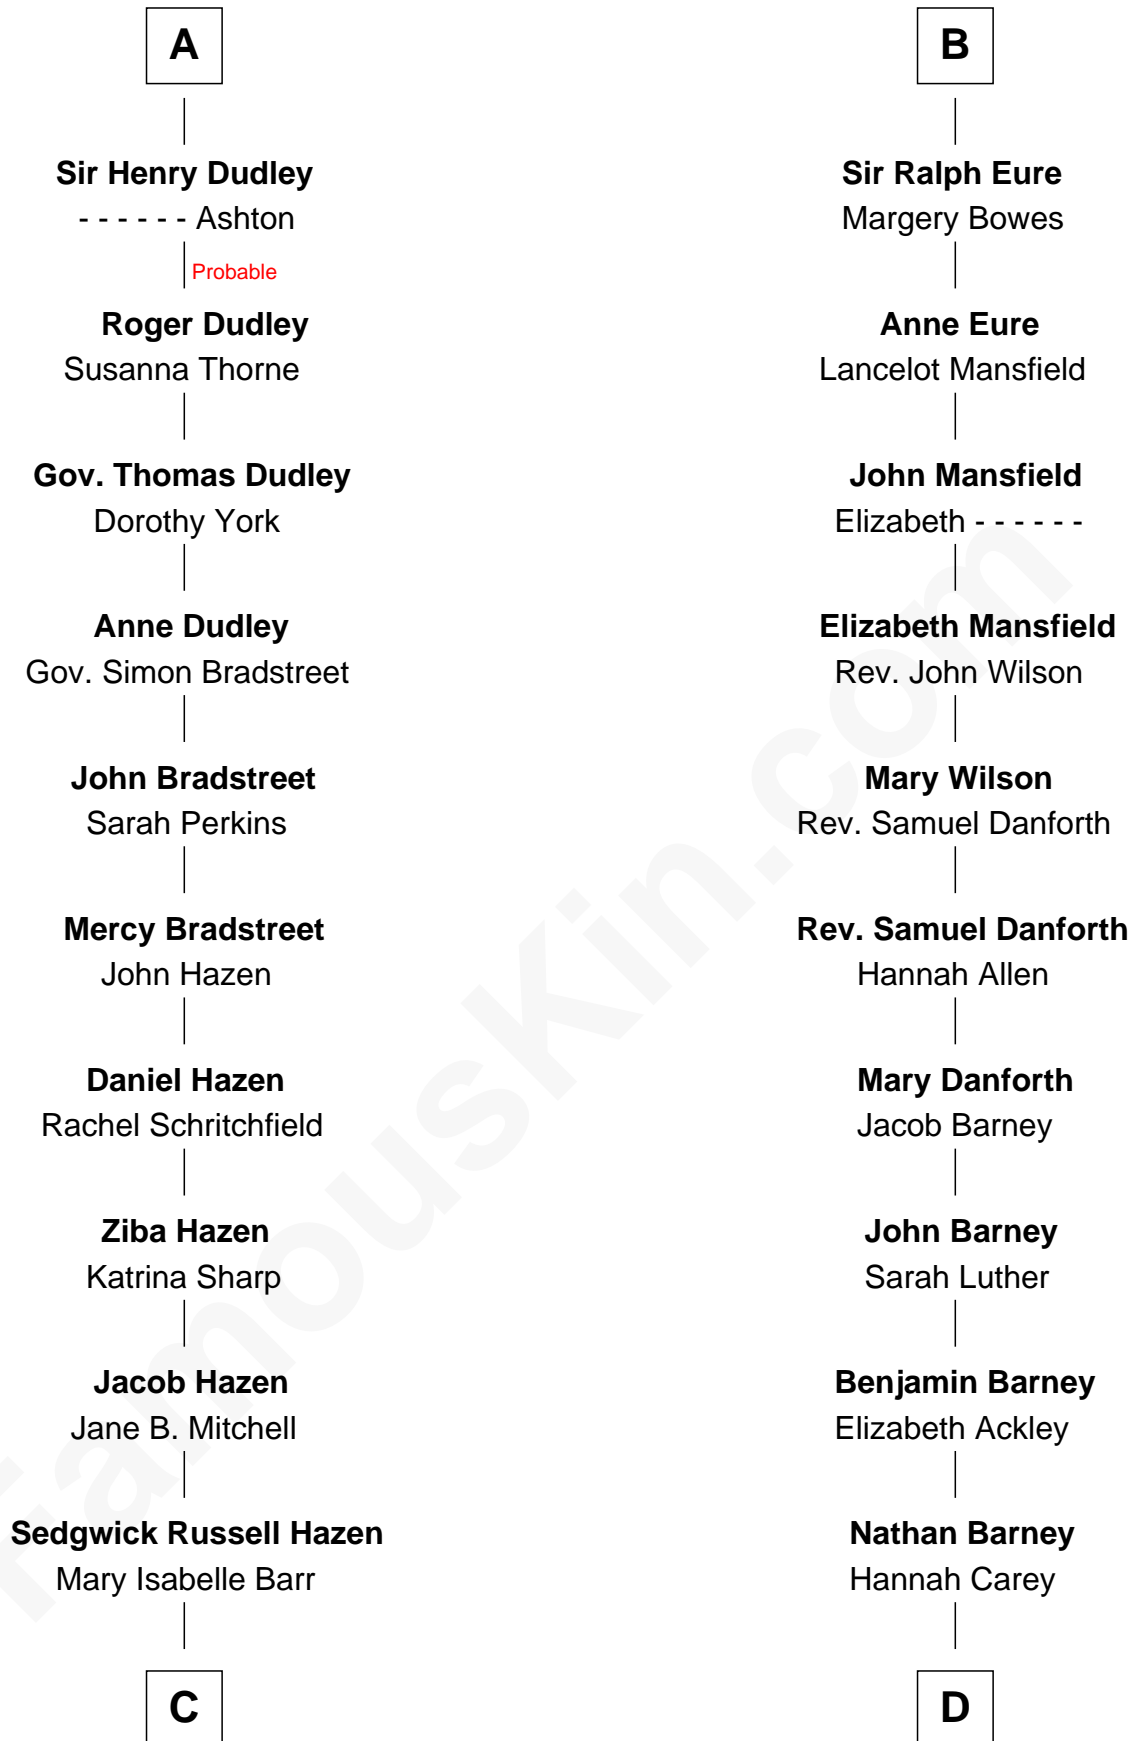

# FamousKin.com Relationship Chart of

**J. K. Simmons**  
TV and Movie Actor

20th cousin of

**Elizabeth Montgomery**  
TV Actress - "Bewitched"

**C**

**Lewis Jacob Hazen**  
Emma Broaddus Lewis

**Ruth Hazen**  
Col. Ralph Archibald Kimble

**Patricia Kimble**  
Dr. Donald William Simmons

**J. K. Simmons**  
*TV and Movie Actor*

**D**

**Nathan Barney**  
Mary A. Deverell

**Mary Weed Barney**  
Henry Montgomery

**Henry Montgomery**  
Elizabeth Bryan Allen

**Elizabeth Montgomery**  
*TV Actress - "Bewitched"*