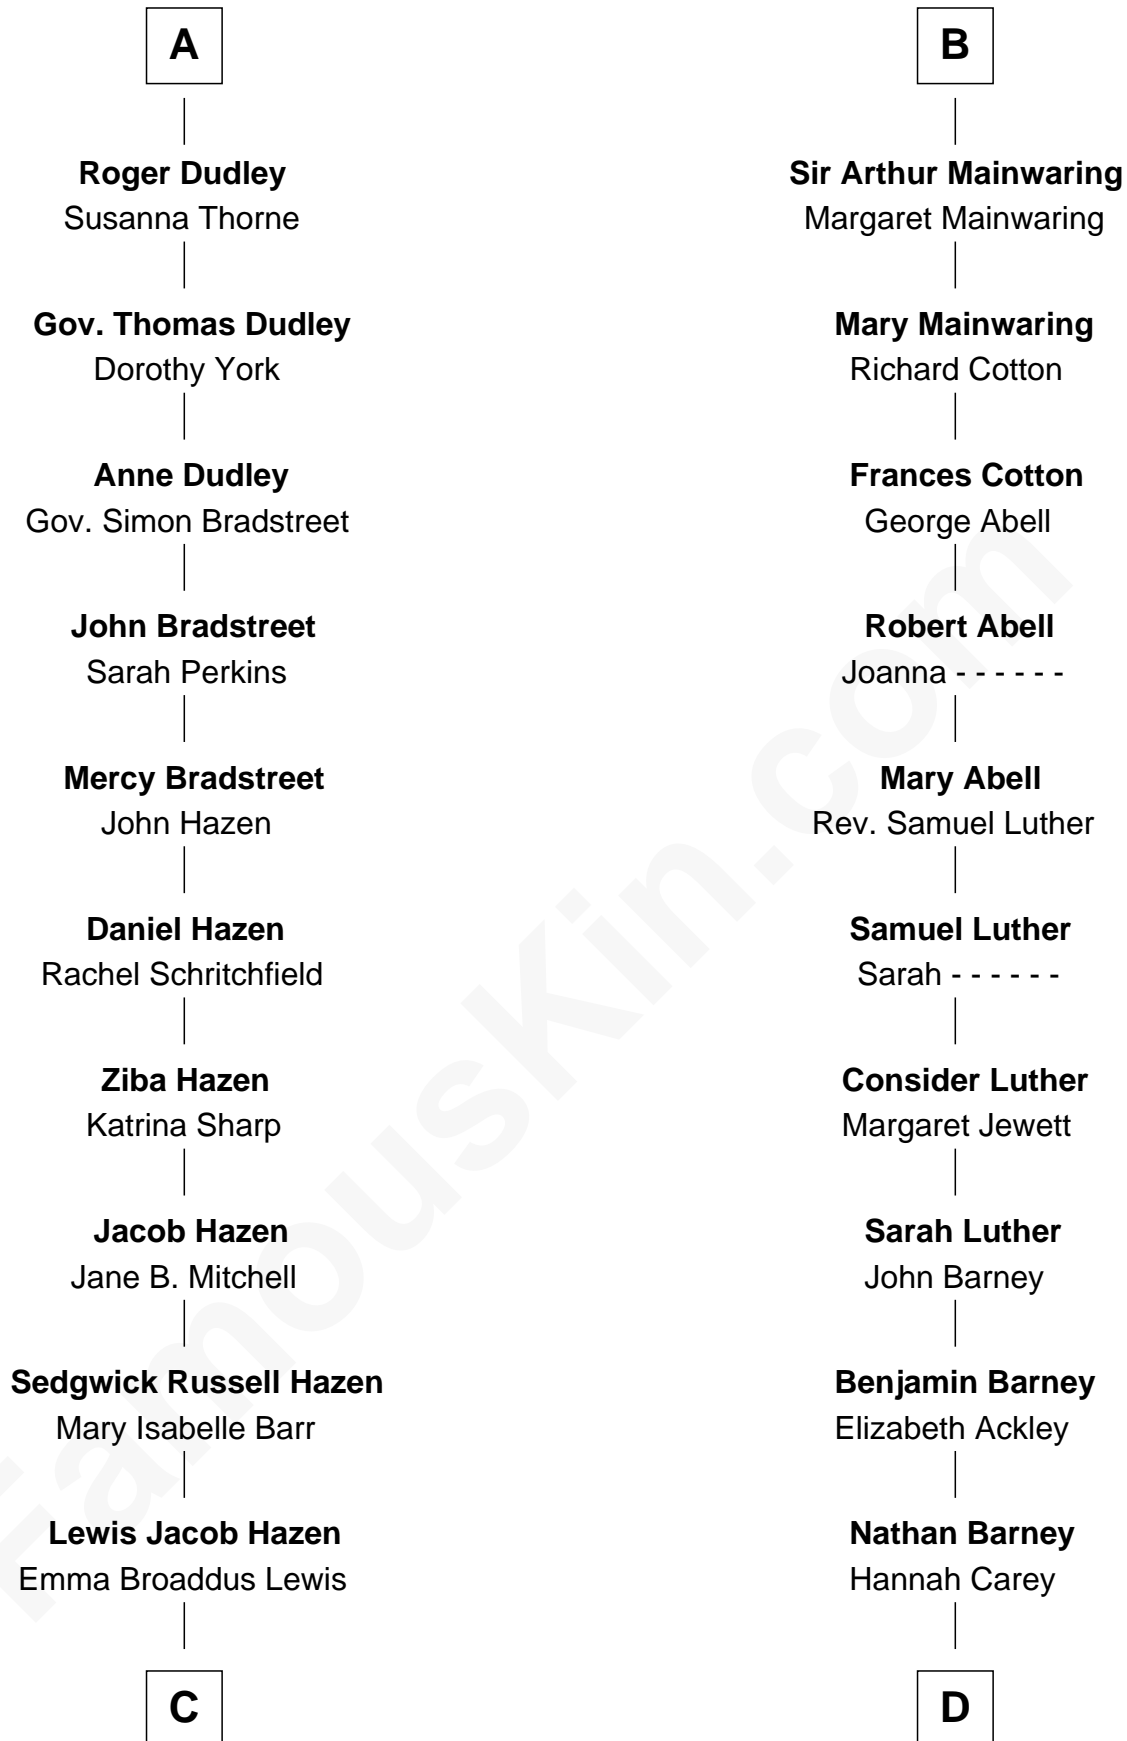

# FamousKin.com Relationship Chart of

**J. K. Simmons**  
TV and Movie Actor

19th cousin 1 time removed of

**Elizabeth Montgomery**  
TV Actress - "Bewitched"

**C**

**Ruth Hazen**  
Col. Ralph Archibald Kimble

**Patricia Kimble**  
Dr. Donald William Simmons

**J. K. Simmons**  
*TV and Movie Actor*

**D**

**Nathan Barney**  
Mary A. Deverell

**Mary Weed Barney**  
Henry Montgomery

**Henry Montgomery**  
Elizabeth Bryan Allen

**Elizabeth Montgomery**  
*TV Actress - "Bewitched"*