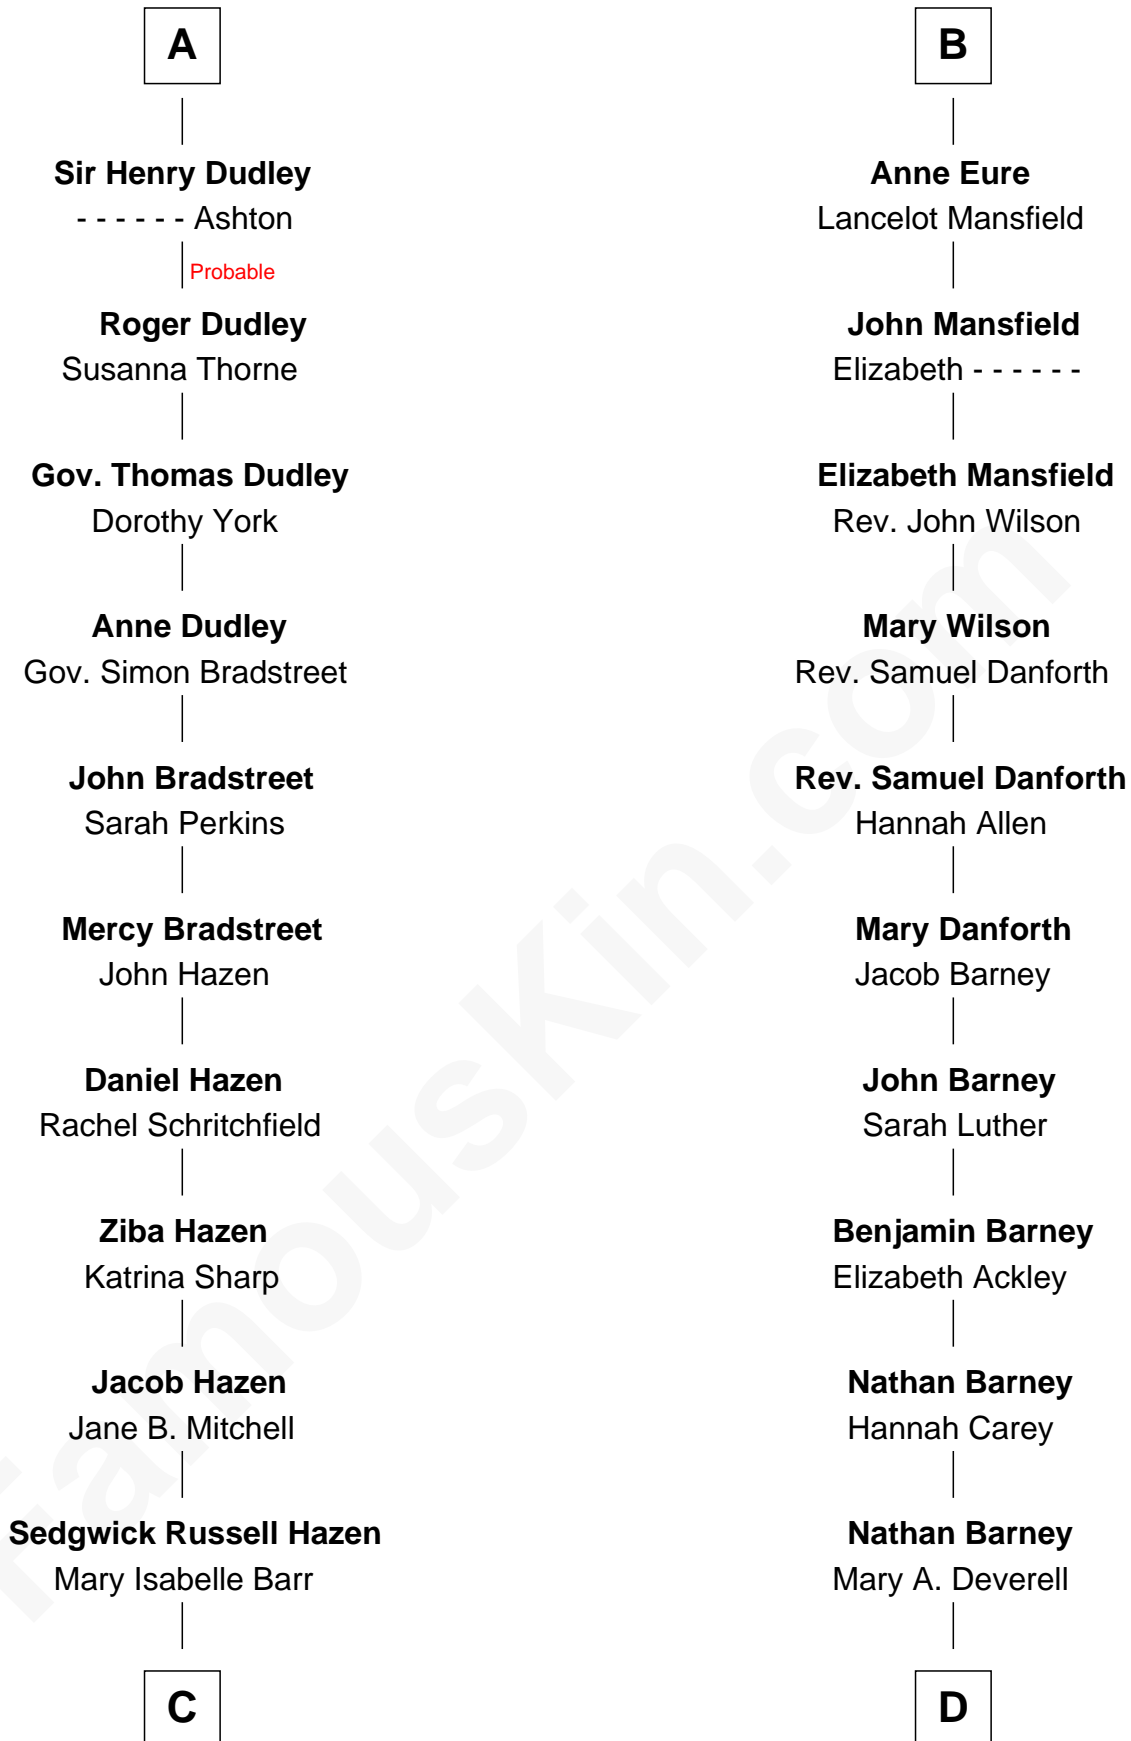

FamousKin.com Relationship Chart of

J. K. Simmons
TV and Movie Actor

19th cousin 1 time removed of

Elizabeth Montgomery
TV Actress - "Bewitched"

Edmund Fitzalan
Alice de Warenne

C

Lewis Jacob Hazen
Emma Broaddus Lewis

Ruth Hazen
Col. Ralph Archibald Kimble

Patricia Kimble
Dr. Donald William Simmons

J. K. Simmons
TV and Movie Actor

D

Mary Weed Barney
Henry Montgomery

Henry Montgomery
Elizabeth Bryan Allen

Elizabeth Montgomery
TV Actress - "Bewitched"