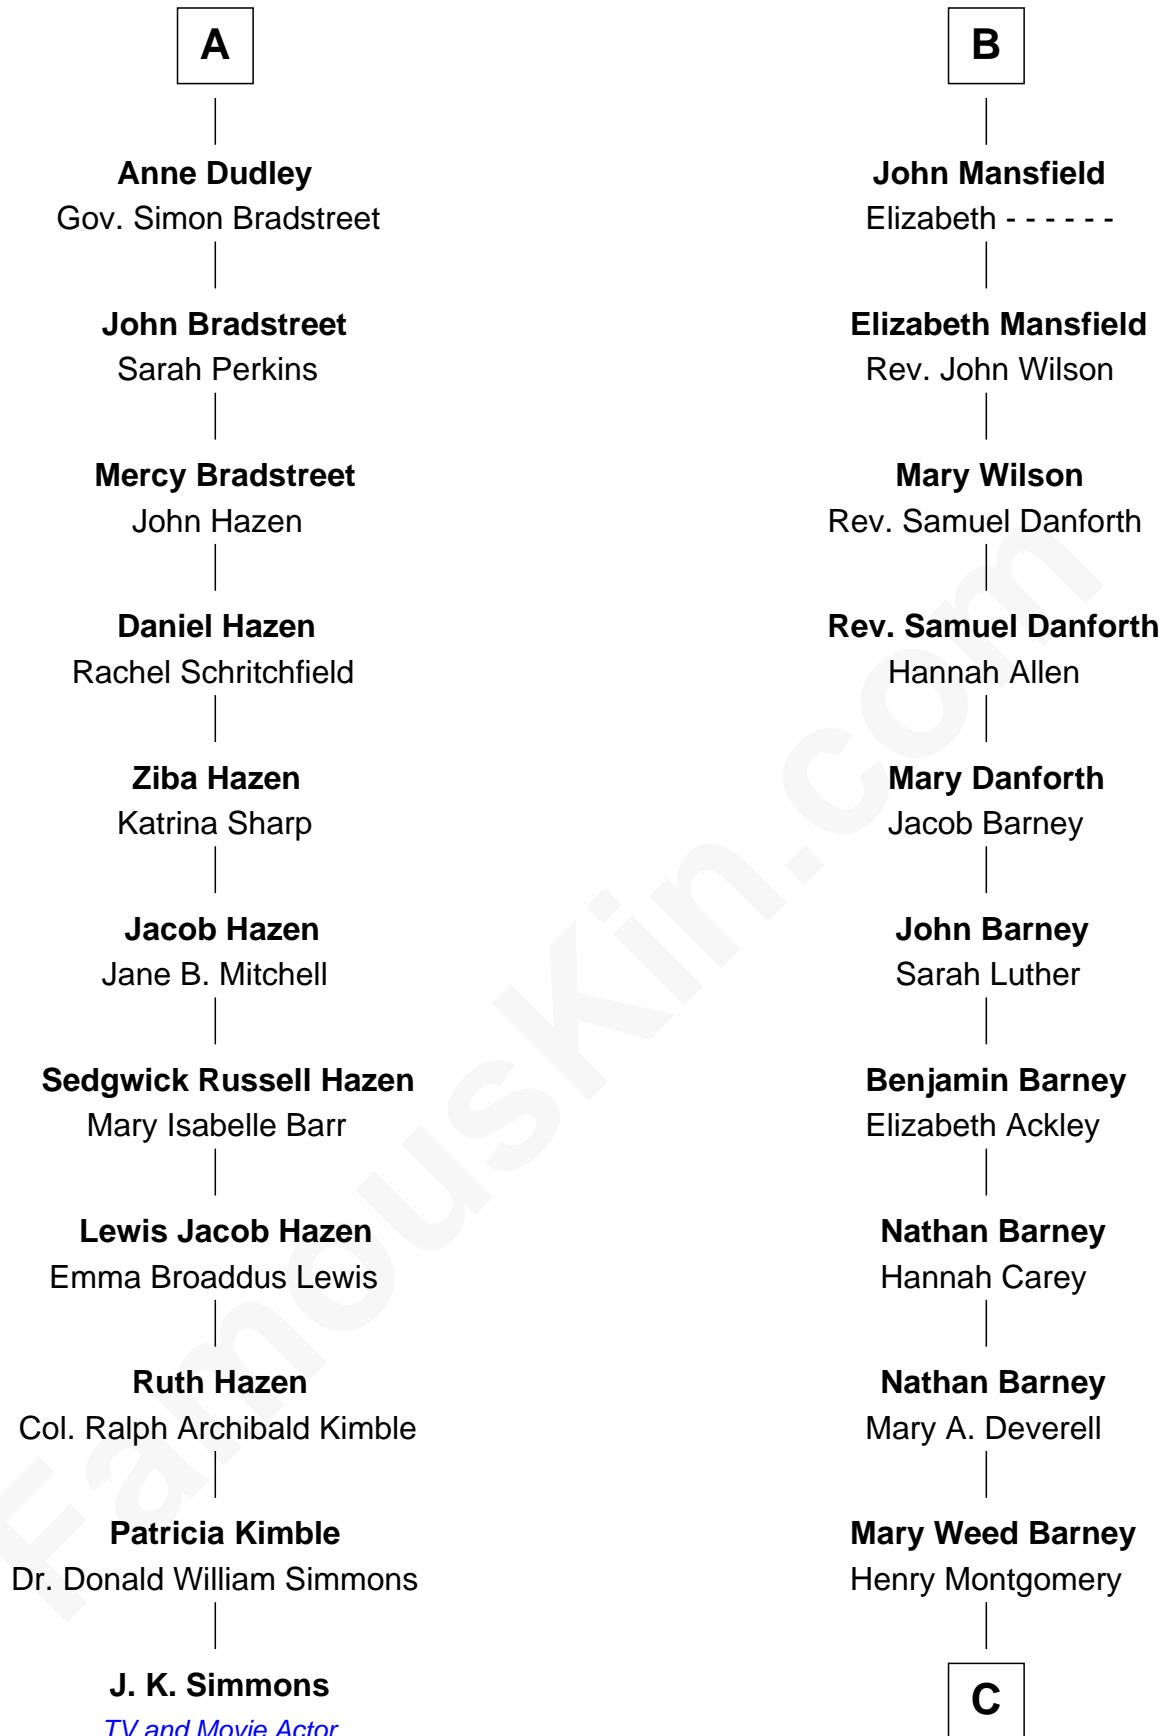

FamousKin.com Relationship Chart of

J. K. Simmons

TV and Movie Actor

17th cousin 1 time removed of

Elizabeth Montgomery

TV Actress - "Bewitched"

Sir Ralph Neville

*with wife
Joan Beaufort*

*with wife
Margaret de Stafford*

Katherine Neville
Sir Thomas Strangeways

Philippe Neville
Sir Thomas Dacre

Joan Strangeways
Sir William Willoughby

Joan Dacre
Thomas Clifford

Cecily Willoughby
Sir Edward Sutton

John Clifford
Margaret Bromflete

Sir John Sutton
Cecily Grey

Henry Clifford
Anne St. John

Sir Henry Dudley
----- Ashton

Elizabeth Clifford
Sir Ralph Bowes

Probable

Roger Dudley
Susanna Thorne

Margery Bowes
Sir Ralph Eure

Gov. Thomas Dudley
Dorothy York

Anne Eure
Lancelot Mansfield

A

B

C

Henry Montgomery
Elizabeth Bryan Allen

Elizabeth Montgomery
TV Actress - "Bewitched"

FamousKin.com