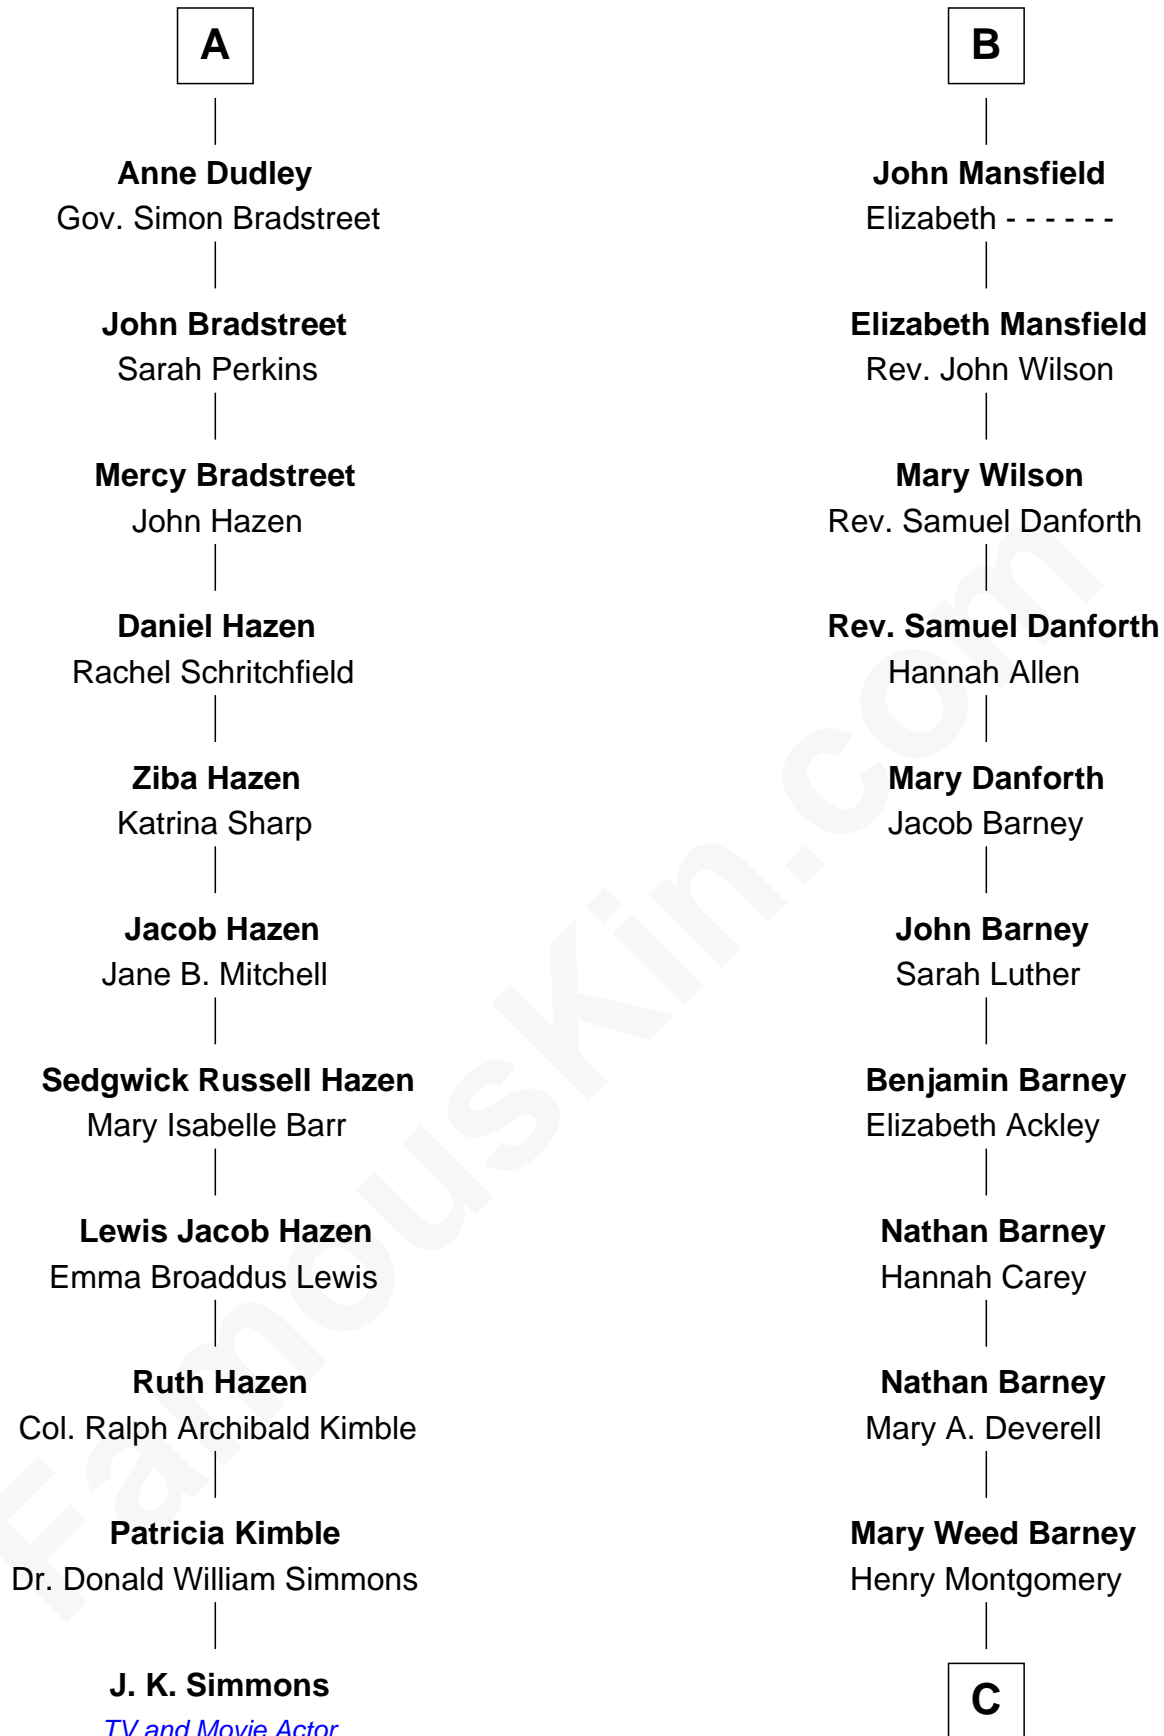

FamousKin.com Relationship Chart of

J. K. Simmons

TV and Movie Actor

17th cousin 1 time removed of

Elizabeth Montgomery

TV Actress - "Bewitched"

C

Henry Montgomery
Elizabeth Bryan Allen

Elizabeth Montgomery
TV Actress - "Bewitched"

FamousKin.com