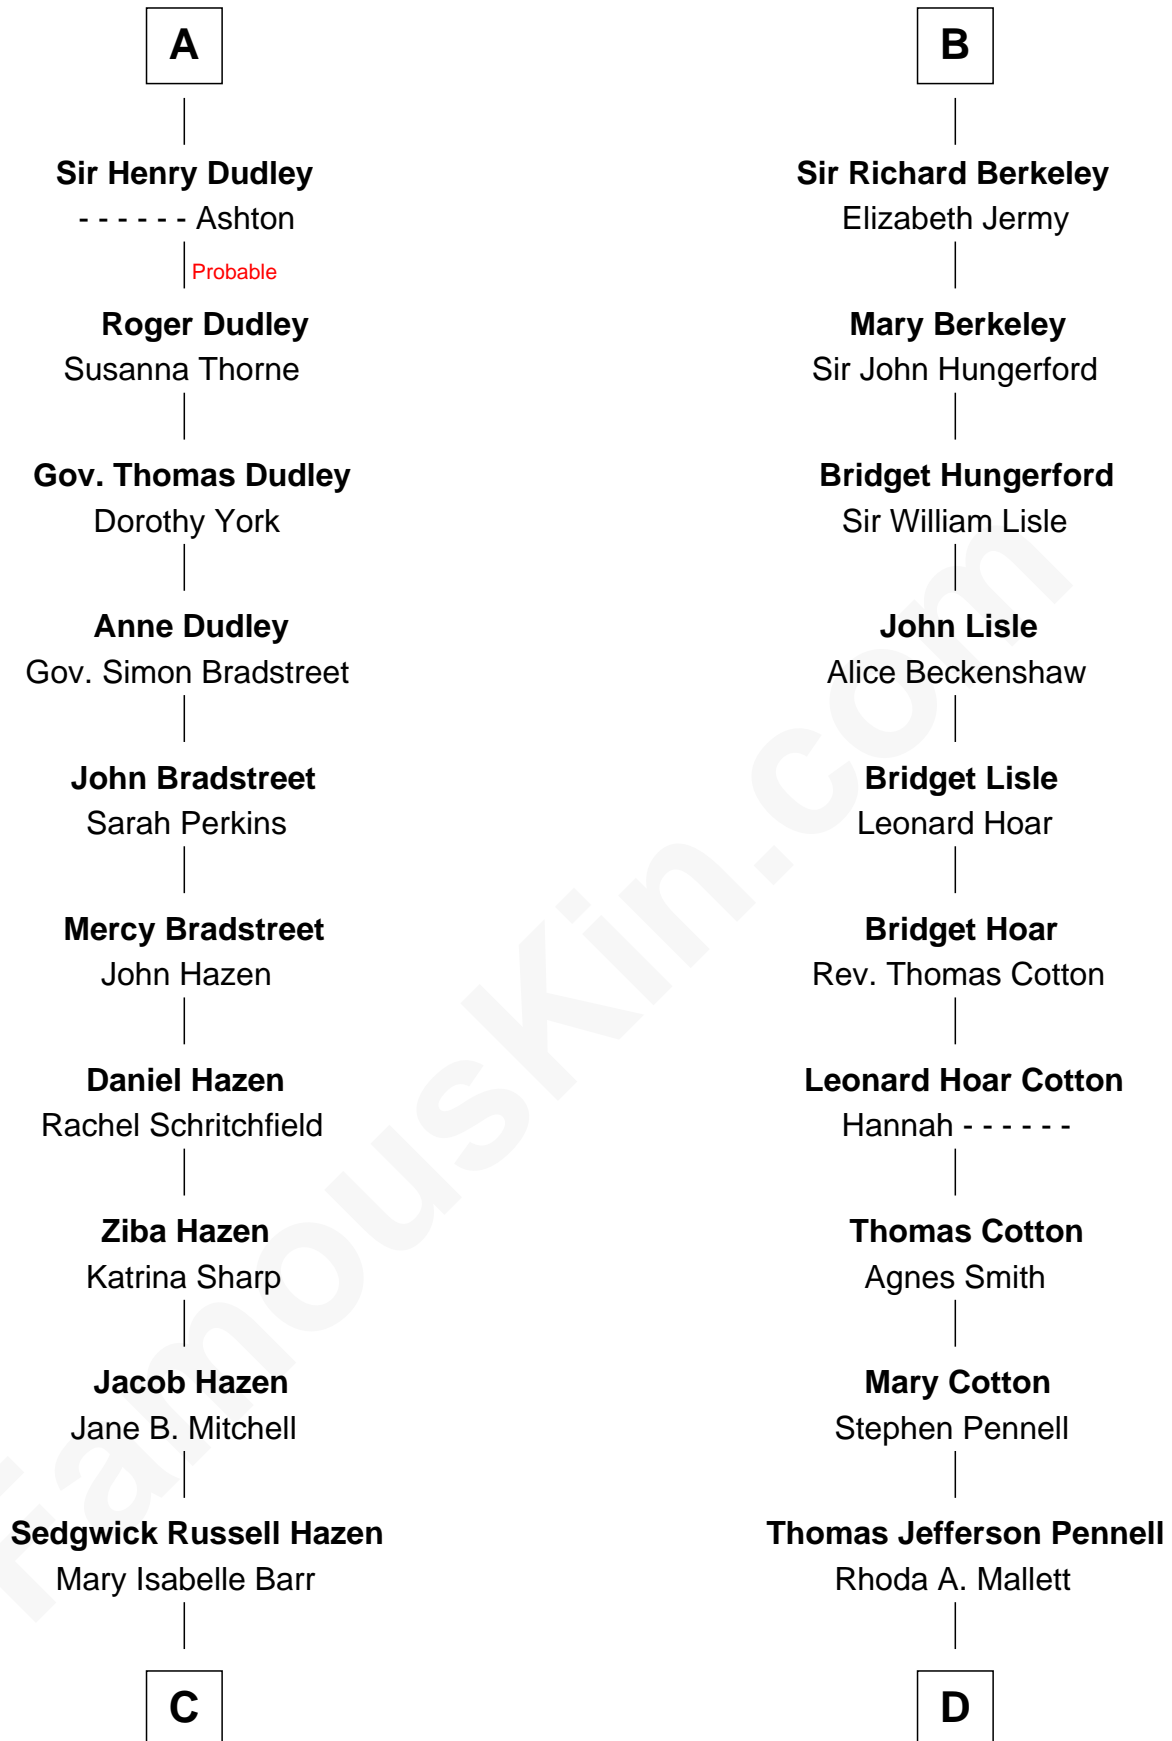

FamousKin.com Relationship Chart of

J. K. Simmons
TV and Movie Actor

20th cousin 1 time removed of

Warren Buffett

Chairman & CEO, Berkshire Hathaway

C

Lewis Jacob Hazen
Emma Broaddus Lewis

Ruth Hazen
Col. Ralph Archibald Kimble