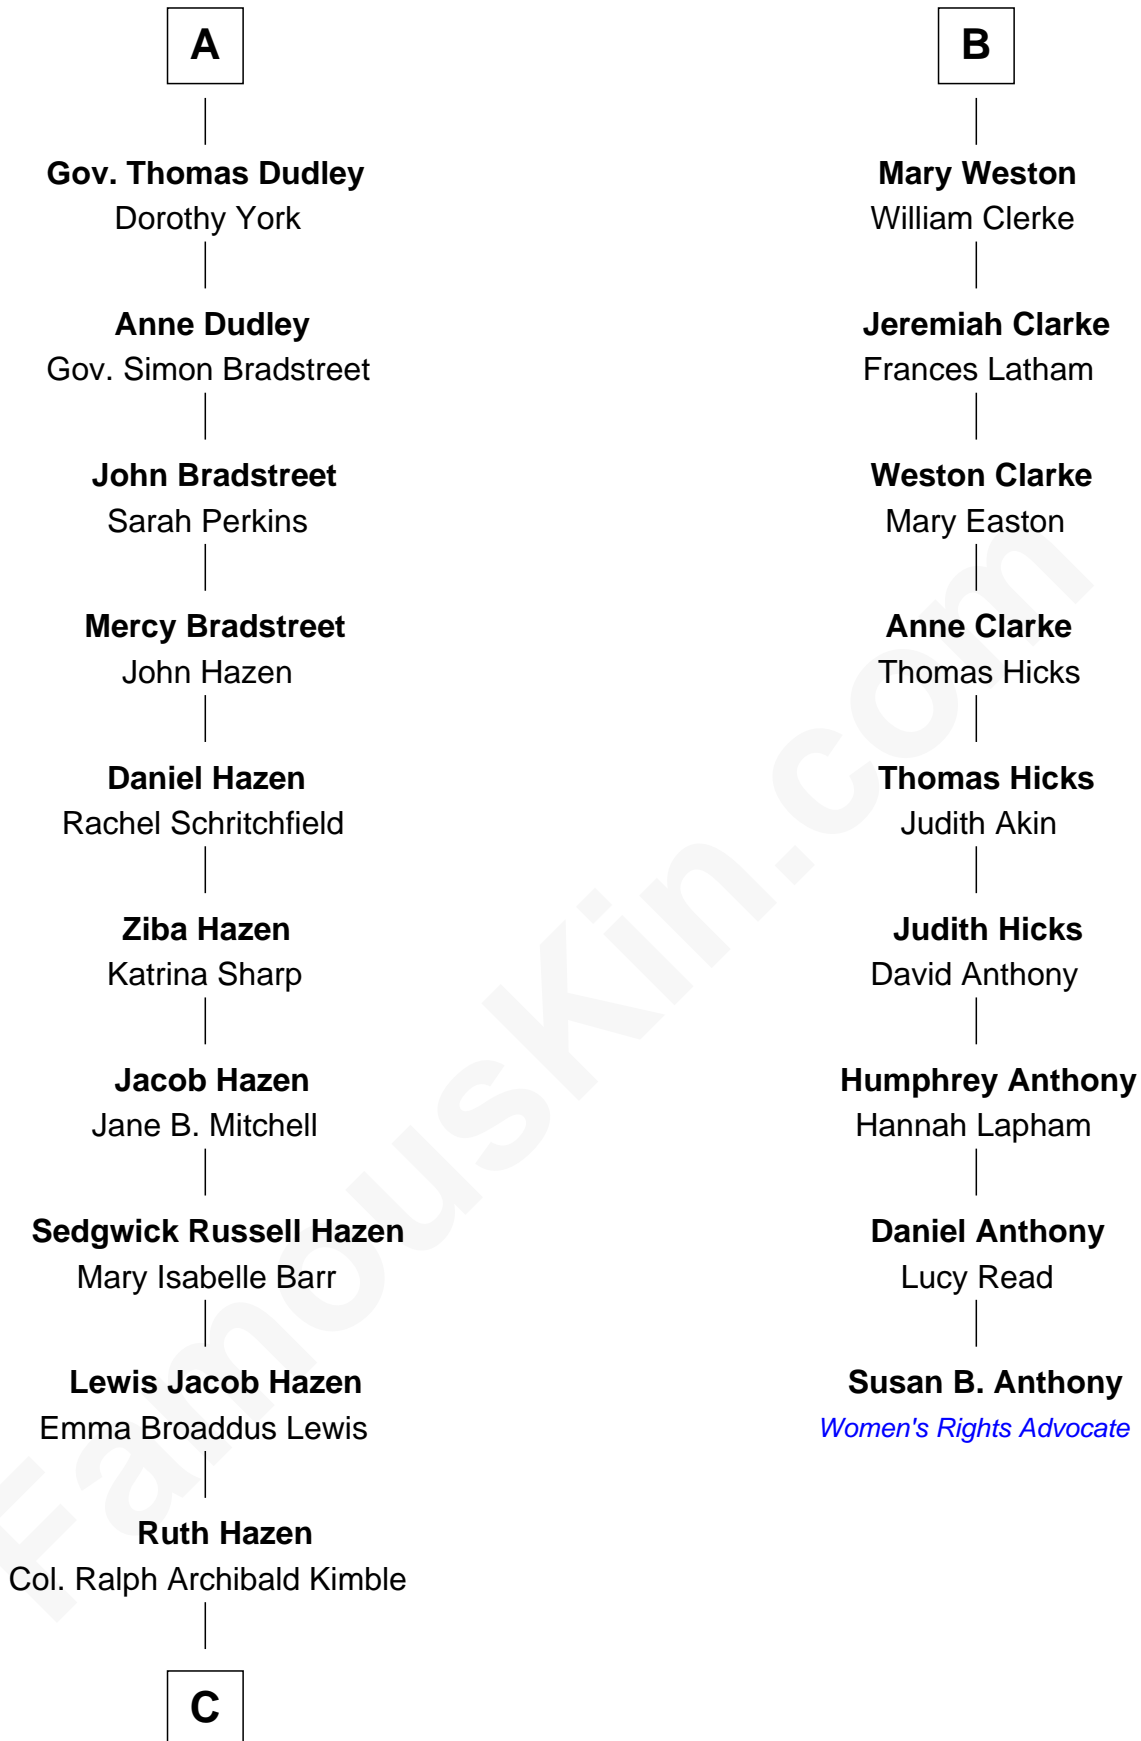

# FamousKin.com Relationship Chart of

**J. K. Simmons**

*TV and Movie Actor*

15th cousin 3 times removed of

**Susan B. Anthony**

*Women's Rights Advocate*

**Sir Walter Blount**

Sancha de Ayala

**Sir Thomas Blount**

Margaret de Gresley

**Sanchia Blount**

Edward Langford

**Alice Langford**

John Stradling

**Anne Stradling**

Sir John Danvers

**Anne Danvers**

Thomas Lovett

**Elizabeth Lovett**

Anthony Cave

**Mary Cave**

Sir Jerome Weston

**B**

**C**

**Patricia Kimble**  
Dr. Donald William Simmons

**J. K. Simmons**  
*TV and Movie Actor*

FamousKin.com