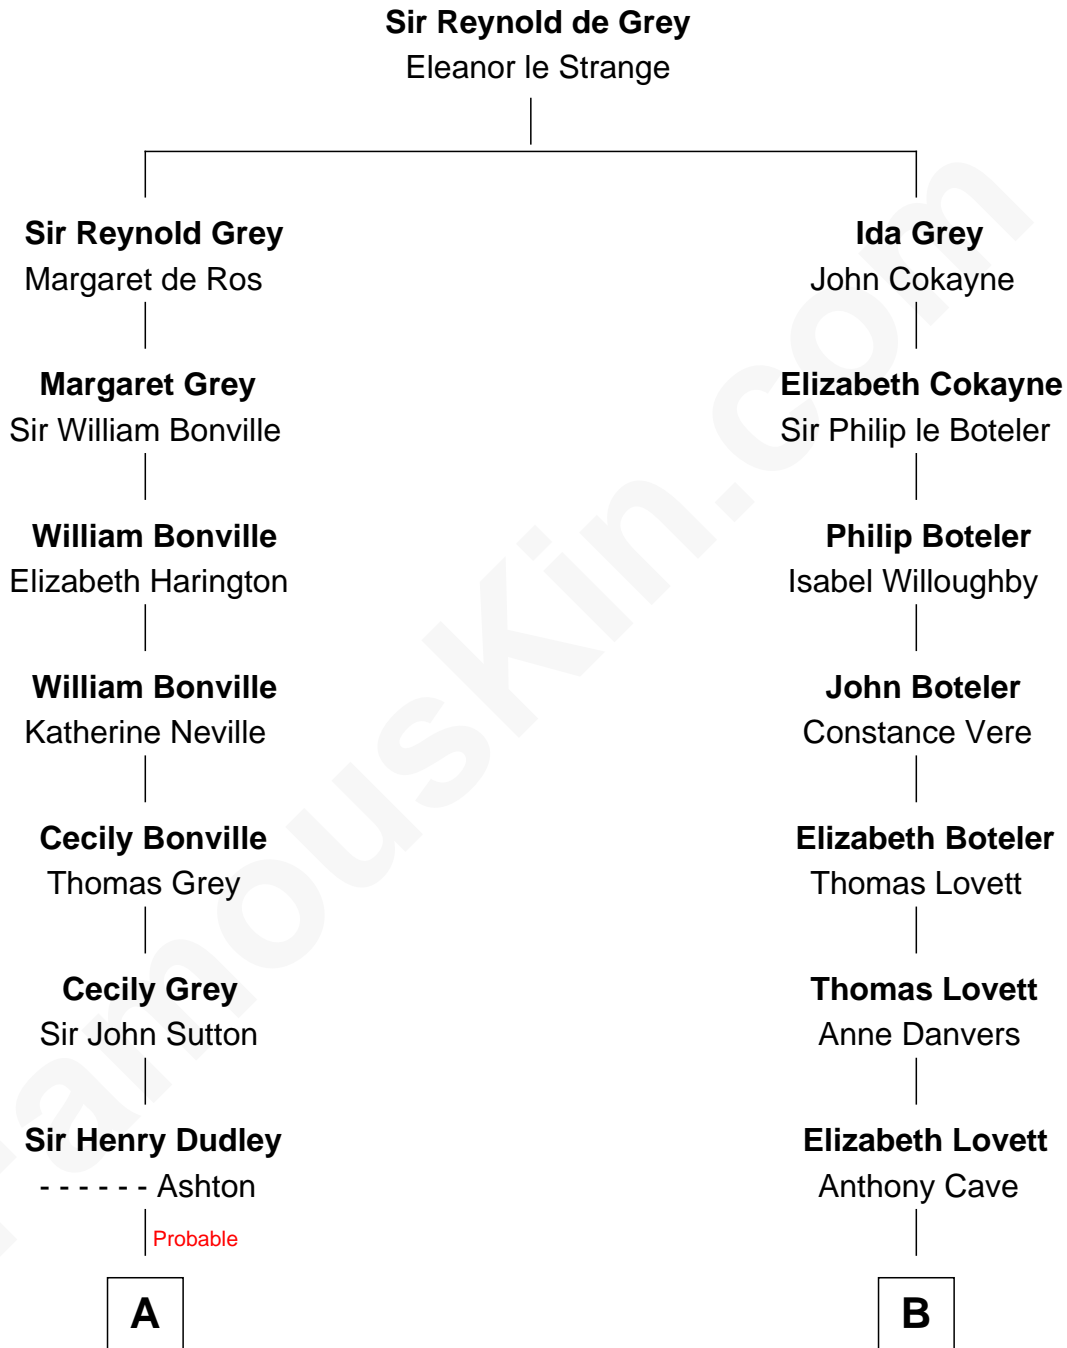

FamousKin.com Relationship Chart of

J. K. Simmons

TV and Movie Actor

16th cousin 3 times removed of

Susan B. Anthony

Women's Rights Advocate

C

Ruth Hazen
Col. Ralph Archibald Kimble