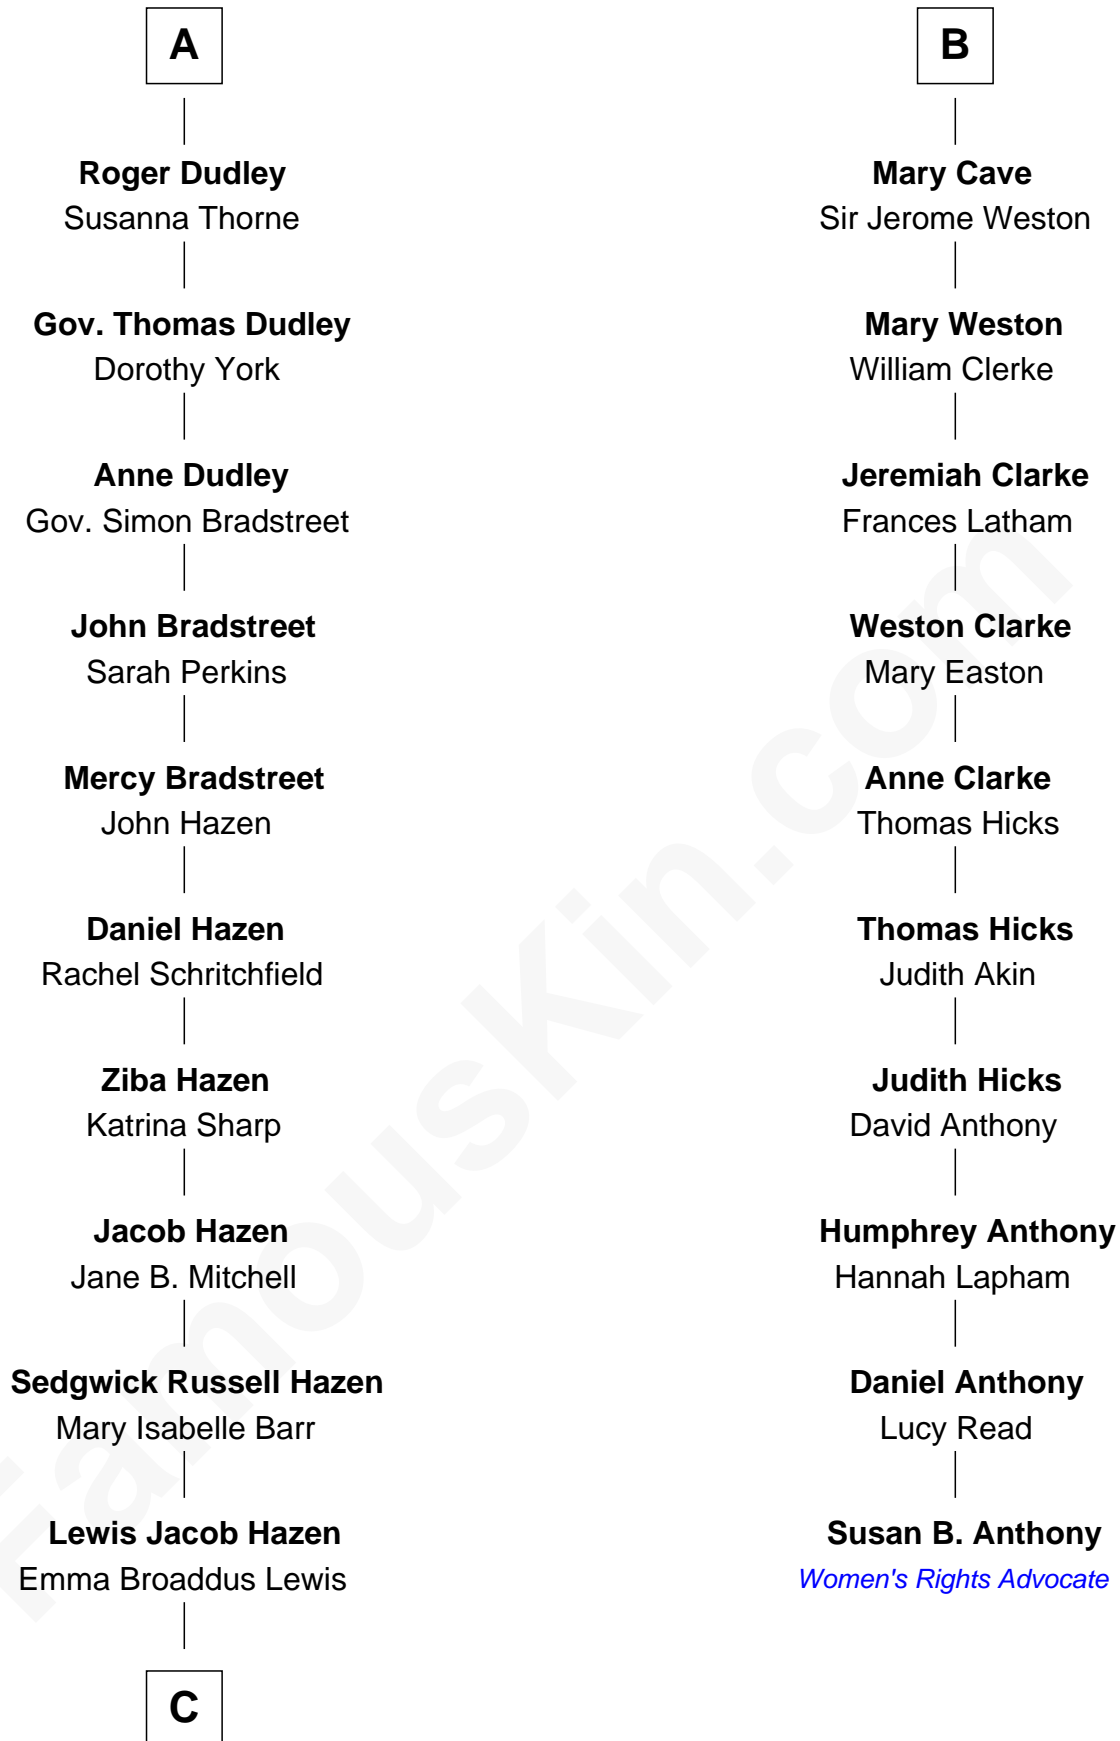

FamousKin.com Relationship Chart of

J. K. Simmons

TV and Movie Actor

16th cousin 3 times removed of

Susan B. Anthony

Women's Rights Advocate

C

Ruth Hazen
Col. Ralph Archibald Kimble