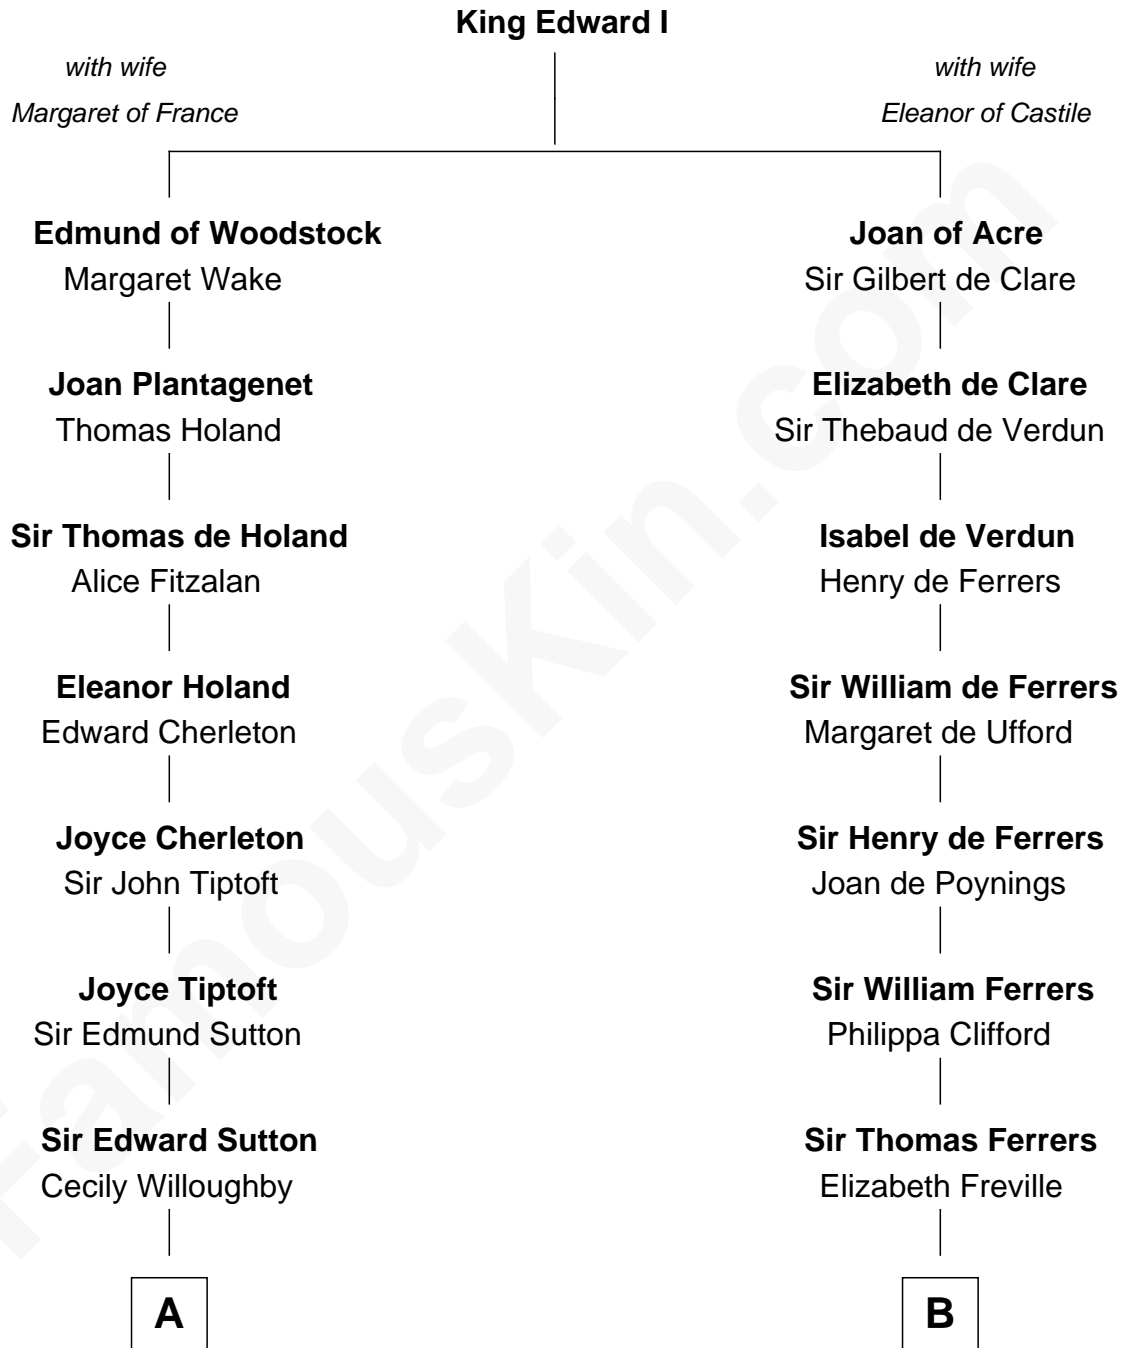

# FamousKin.com Relationship Chart of

**J. K. Simmons**

*TV and Movie Actor*

19th cousin 2 times removed of

**Susan B. Anthony**

*Women's Rights Advocate*

**C**

**Sedgwick Russell Hazen**

Mary Isabelle Barr

**Lewis Jacob Hazen**

Emma Broaddus Lewis

**Ruth Hazen**

Col. Ralph Archibald Kimble

**Patricia Kimble**

Dr. Donald William Simmons

**J. K. Simmons**