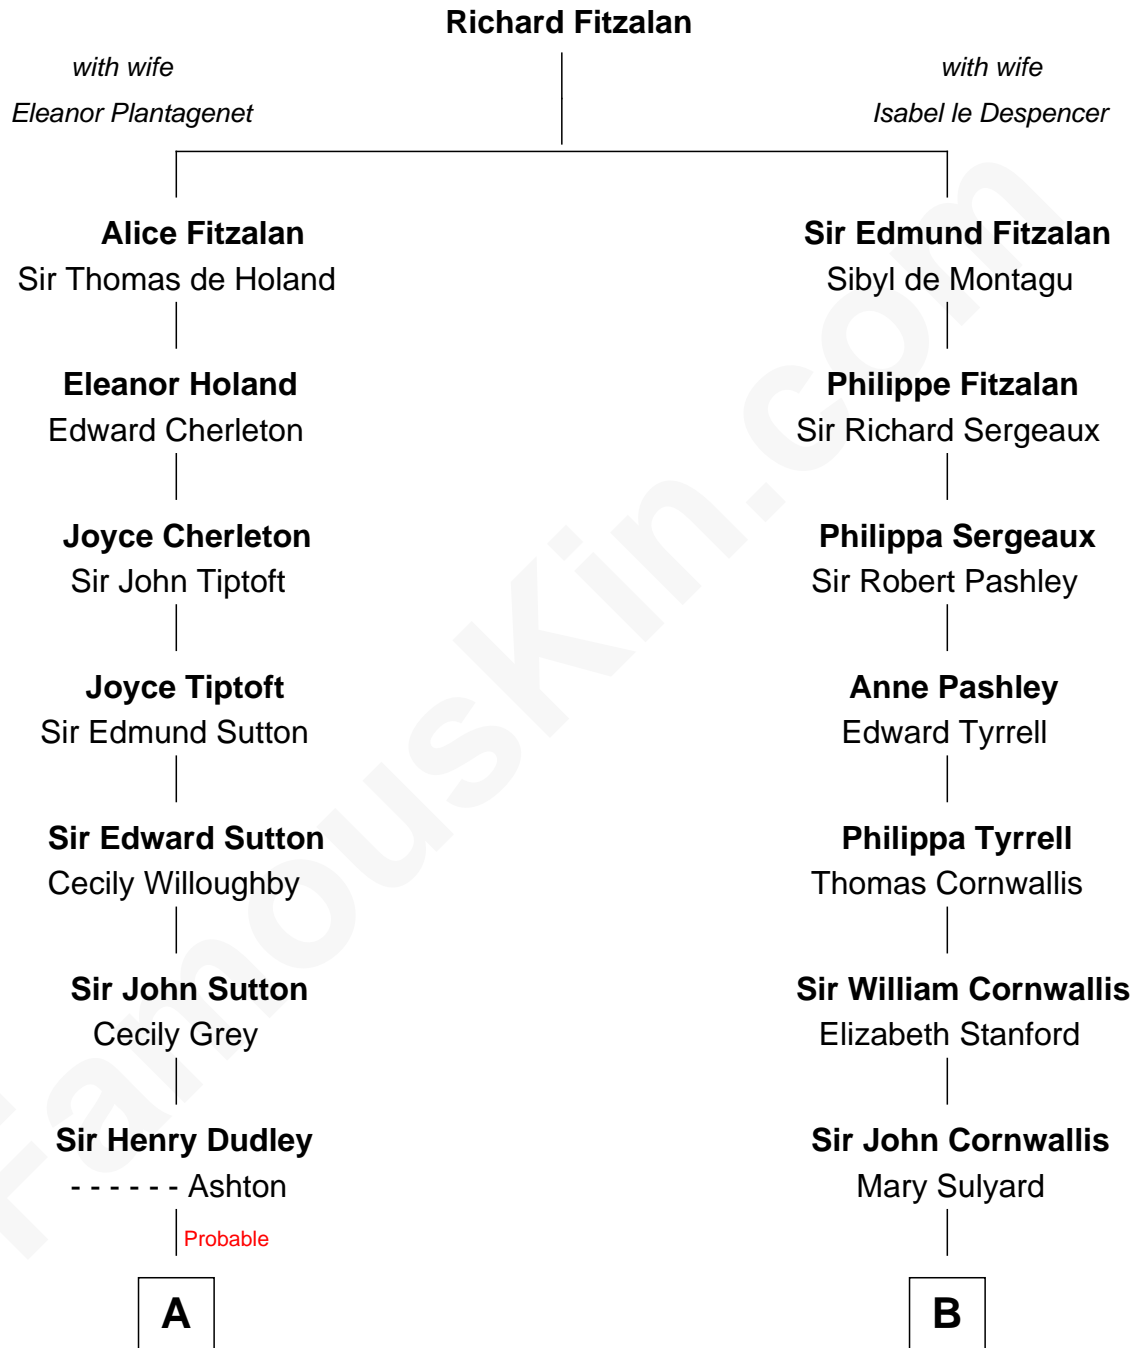

# FamousKin.com Relationship Chart of

**J. K. Simmons**

*TV and Movie Actor*

17th cousin 2 times removed of

**Susan B. Anthony**

*Women's Rights Advocate*

**C**

—  
**Ruth Hazen**  
Col. Ralph Archibald Kimble

—  
**Patricia Kimble**  
Dr. Donald William Simmons

—  
**J. K. Simmons**  
*TV and Movie Actor*