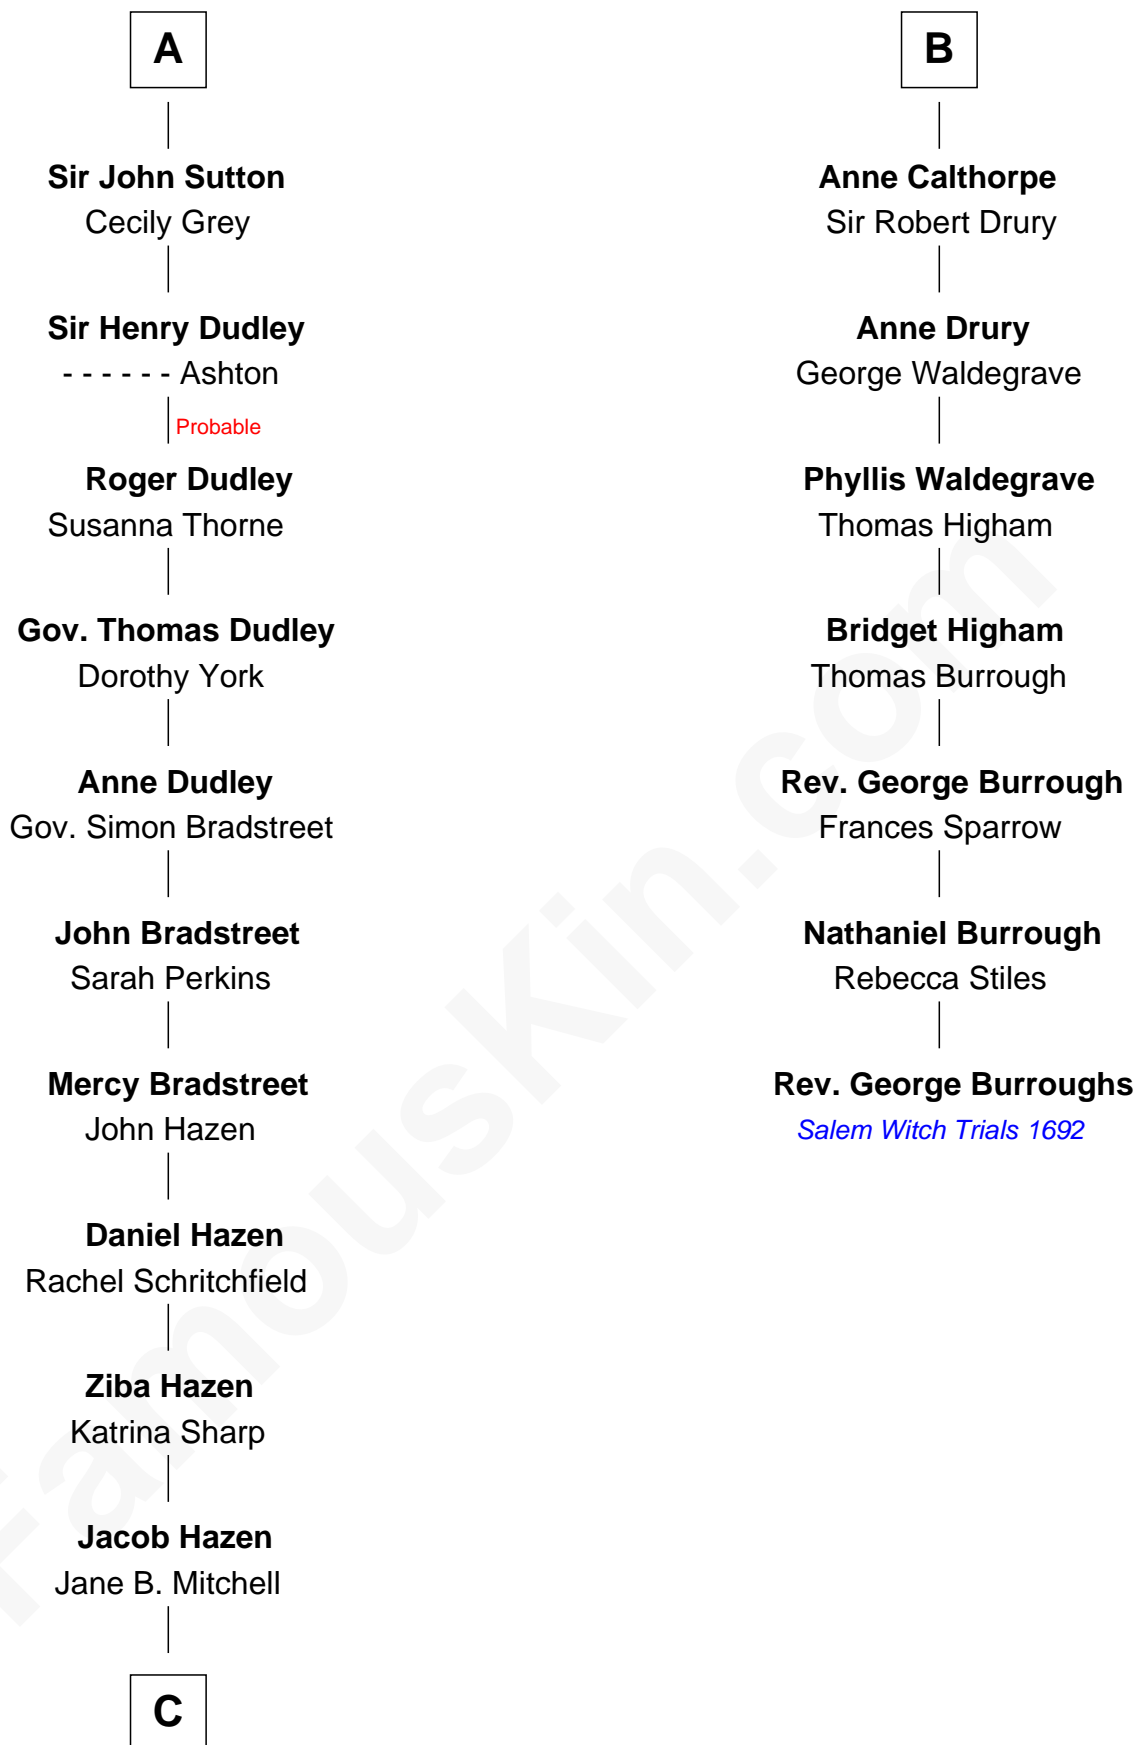

FamousKin.com Relationship Chart of

J. K. Simmons

TV and Movie Actor

13th cousin 8 times removed of

Rev. George Burroughs

Executed for Witchcraft, Salem 1692

C

—
Sedgwick Russell Hazen

Mary Isabelle Barr

—
Lewis Jacob Hazen

Emma Broaddus Lewis

—
Ruth Hazen

Col. Ralph Archibald Kimble

—
Patricia Kimble

Dr. Donald William Simmons

—
J. K. Simmons