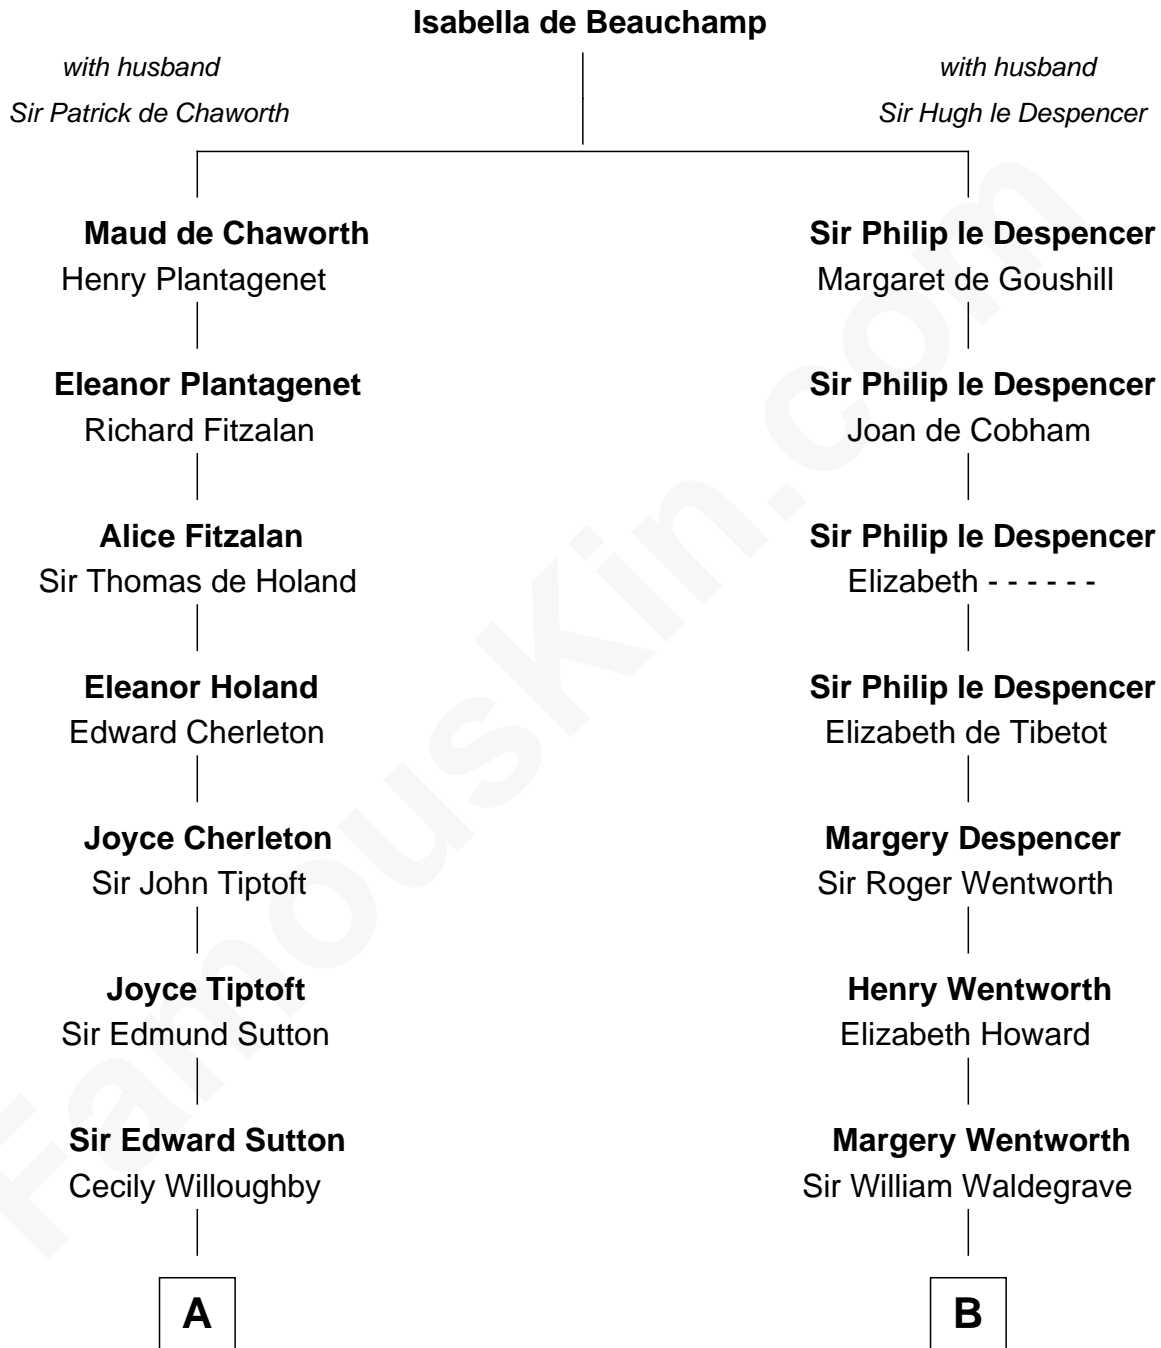

# FamousKin.com Relationship Chart of

**J. K. Simmons**

*TV and Movie Actor*

12th cousin 9 times removed of

**Rev. George Burroughs**

*Executed for Witchcraft, Salem 1692*

**C**

—  
**Sedgwick Russell Hazen**

Mary Isabelle Barr

—  
**Lewis Jacob Hazen**

Emma Broaddus Lewis

—  
**Ruth Hazen**

Col. Ralph Archibald Kimble

—  
**Patricia Kimble**

Dr. Donald William Simmons

—  
**J. K. Simmons**