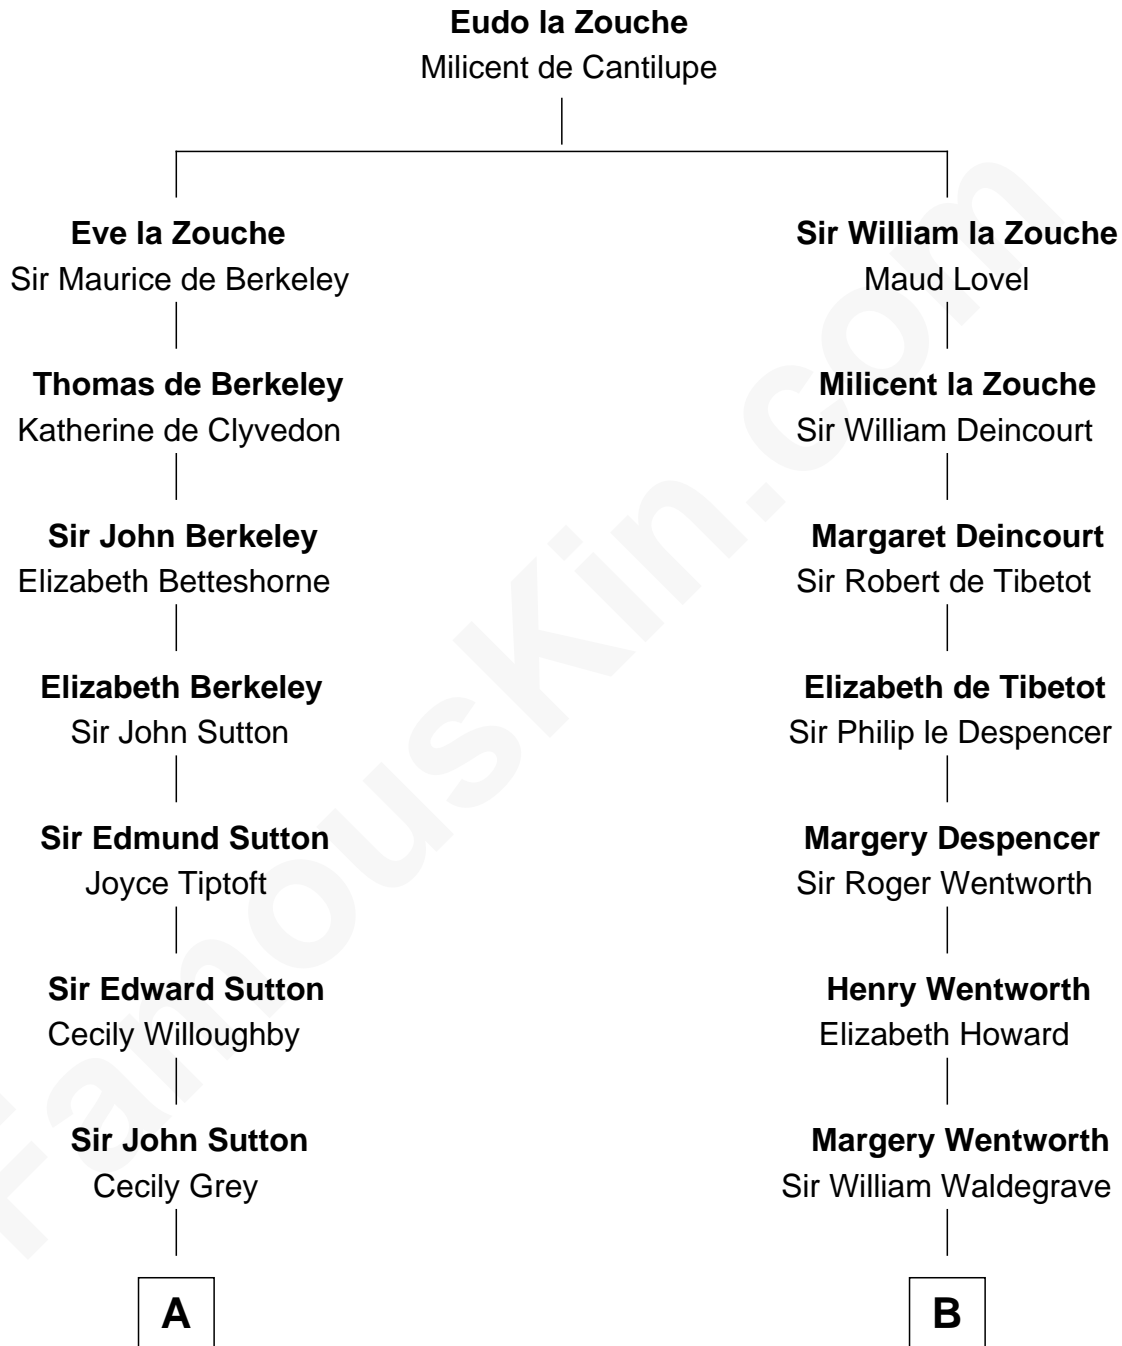

FamousKin.com Relationship Chart of

J. K. Simmons

TV and Movie Actor

12th cousin 8 times removed of

Rev. George Burroughs

Executed for Witchcraft, Salem 1692

C

—
Lewis Jacob Hazen
Emma Broaddus Lewis