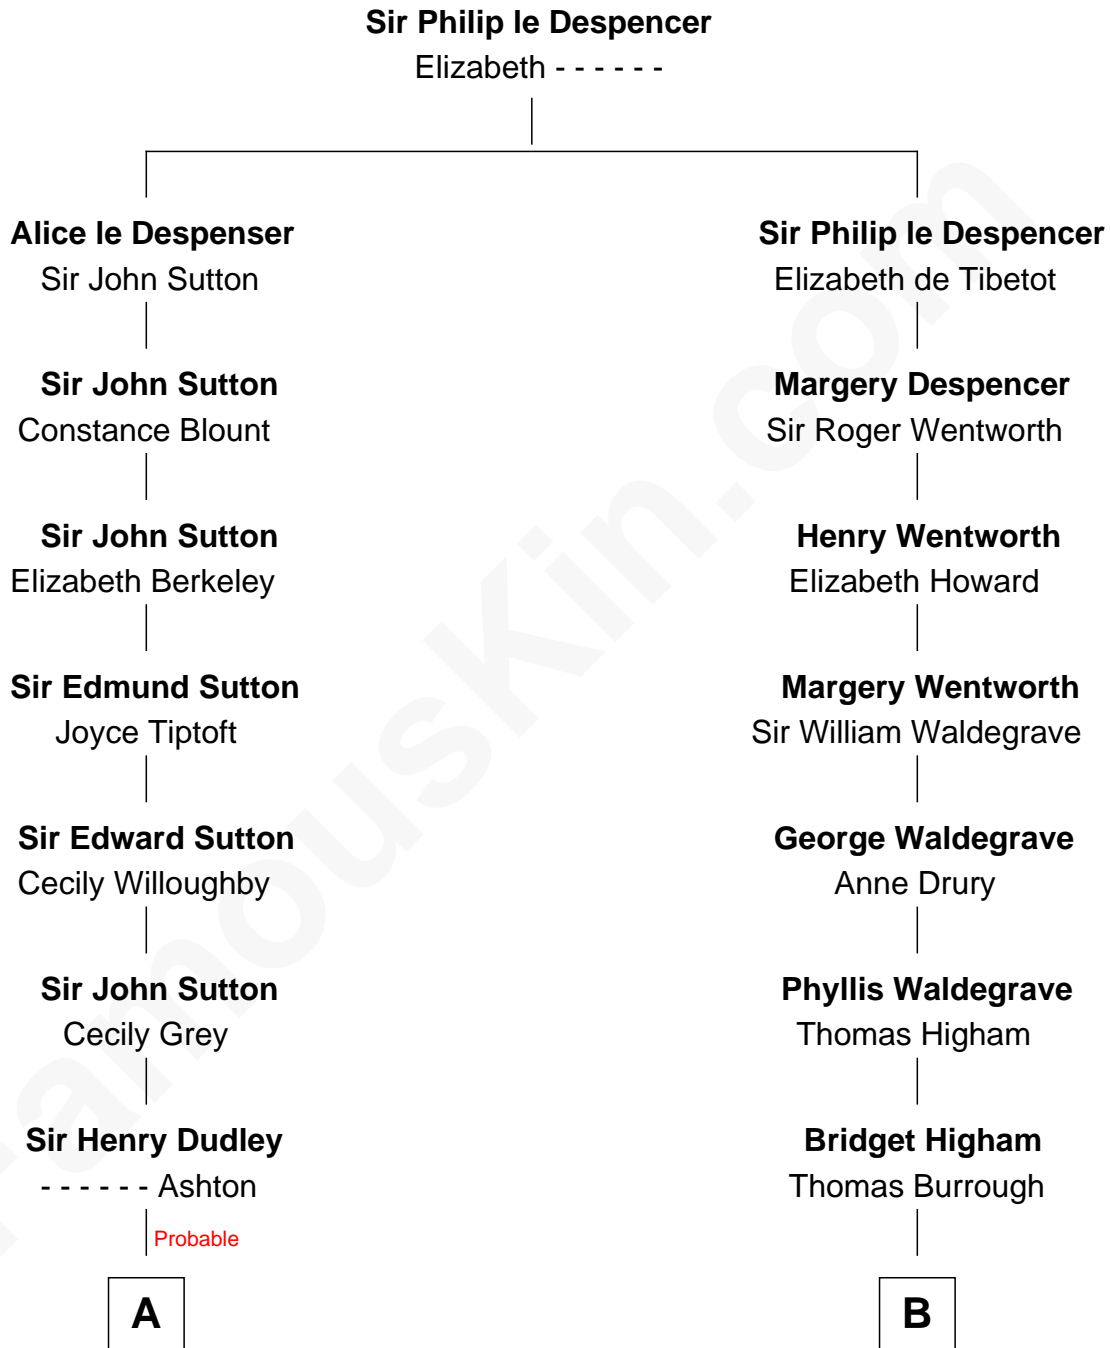

## Relationship Chart of

**J. K. Simmons**

*TV and Movie Actor*

9th cousin 10 times removed of

**Rev. George Burroughs**

*Executed for Witchcraft, Salem 1692*

**C**

**Ruth Hazen**  
Col. Ralph Archibald Kimble

**Patricia Kimble**  
Dr. Donald William Simmons

**J. K. Simmons**  
*TV and Movie Actor*

FamousKin.com