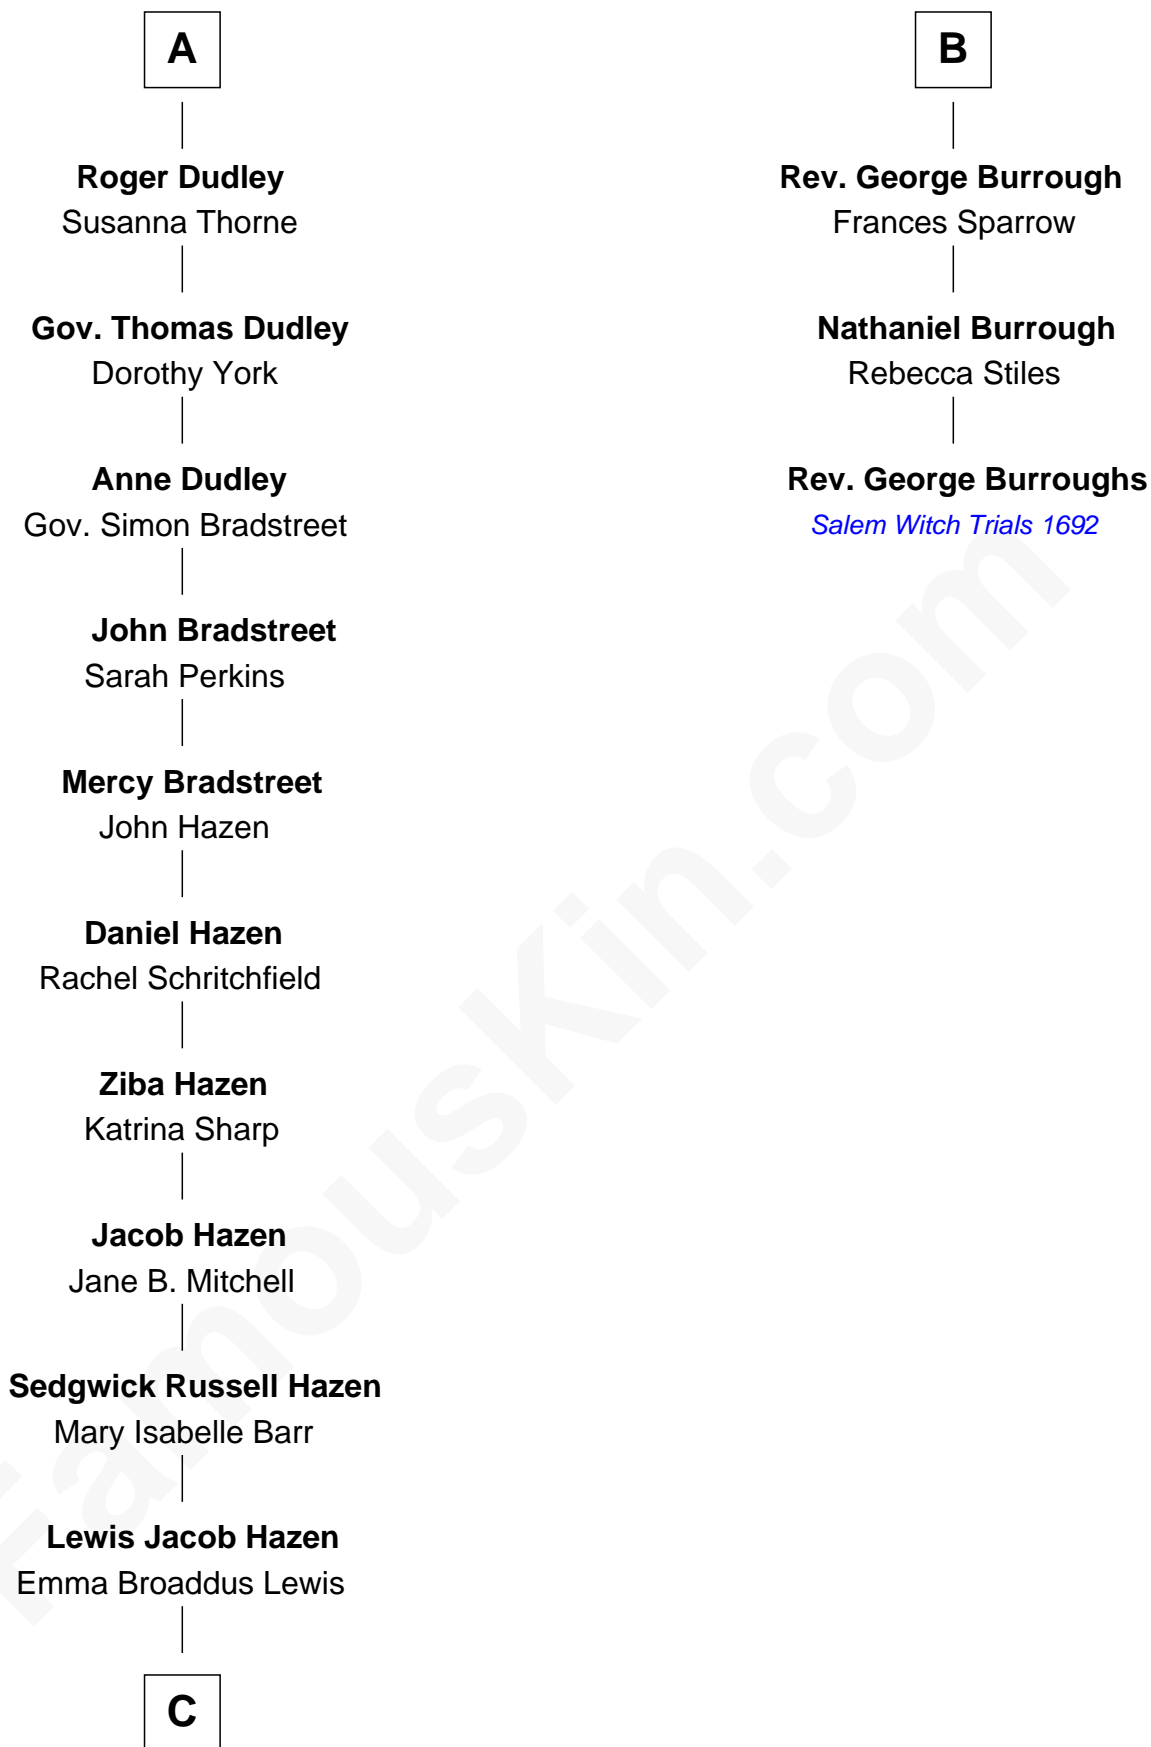

## Relationship Chart of

**J. K. Simmons**

*TV and Movie Actor*

9th cousin 10 times removed of

**Rev. George Burroughs**

*Executed for Witchcraft, Salem 1692*

**C**

**Ruth Hazen**  
Col. Ralph Archibald Kimble