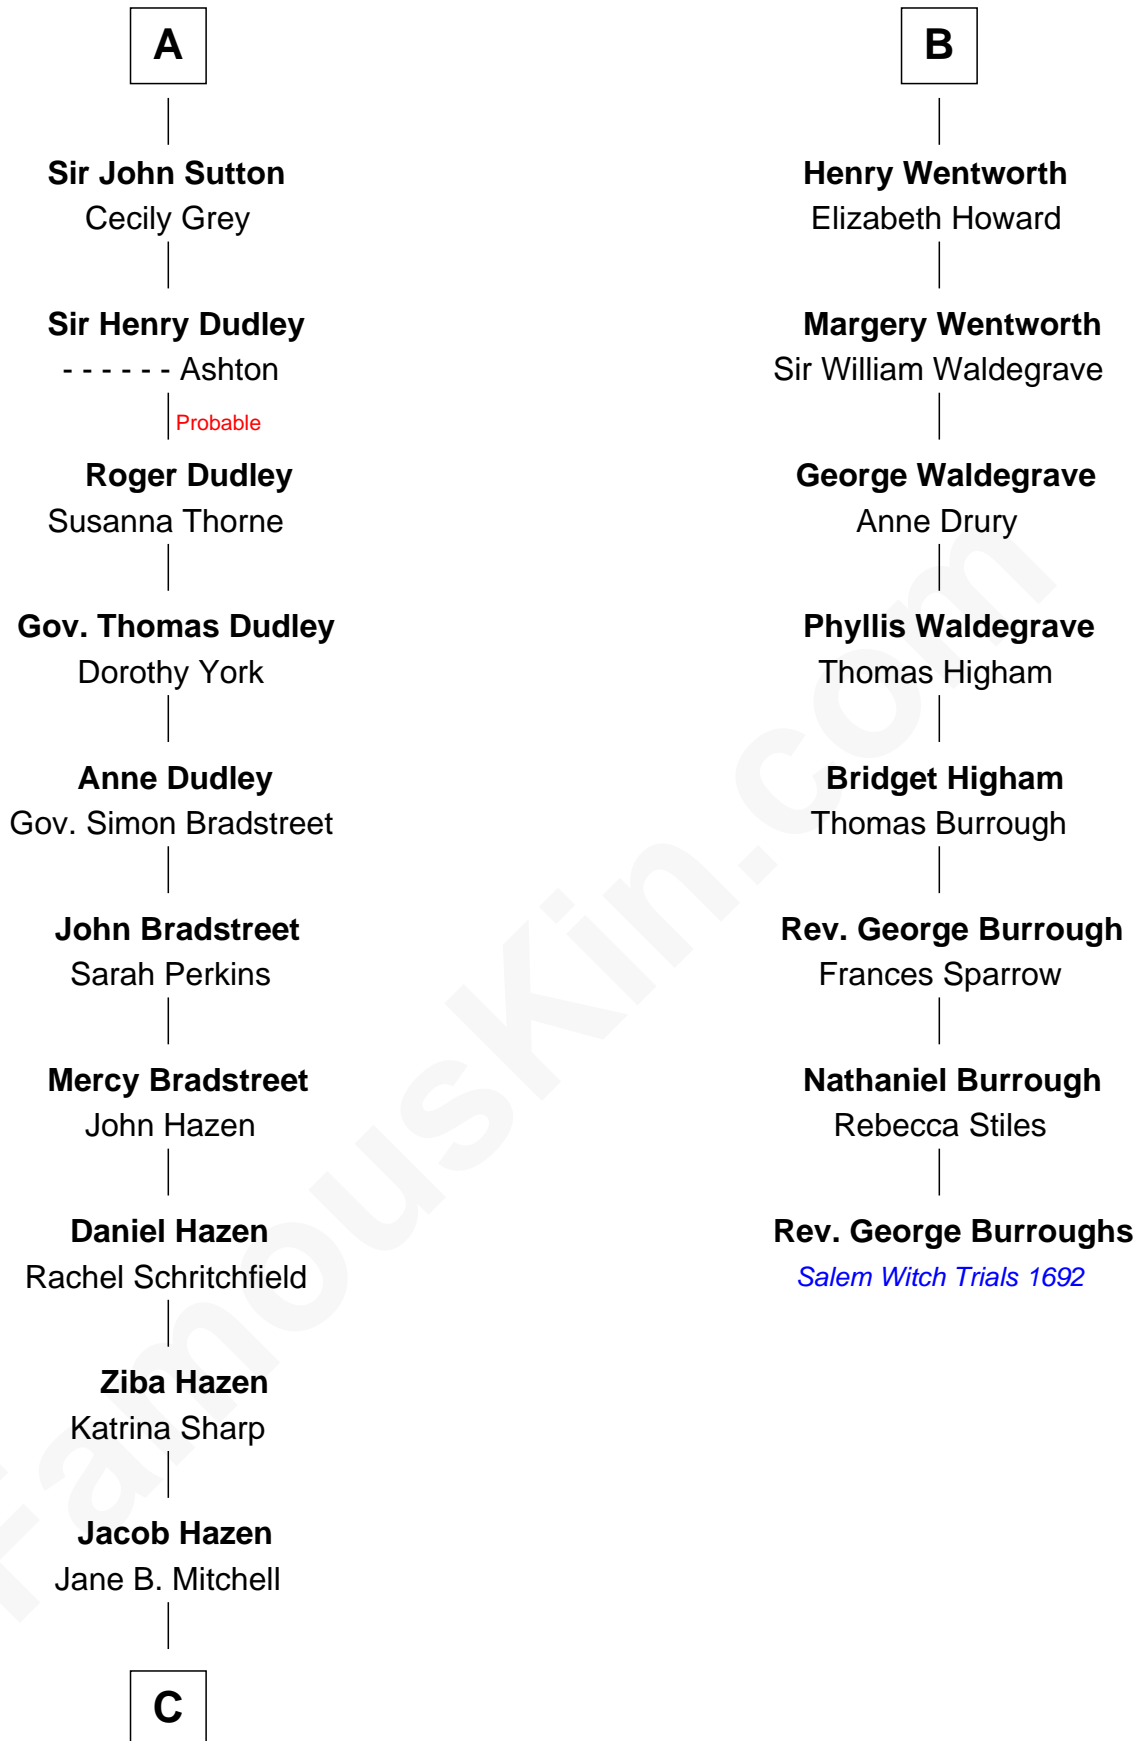

# FamousKin.com Relationship Chart of

**J. K. Simmons**

*TV and Movie Actor*

14th cousin 7 times removed of

**Rev. George Burroughs**

*Executed for Witchcraft, Salem 1692*

**C**

—  
**Sedgwick Russell Hazen**

Mary Isabelle Barr

—  
**Lewis Jacob Hazen**

Emma Broaddus Lewis

—  
**Ruth Hazen**

Col. Ralph Archibald Kimble

—  
**Patricia Kimble**

Dr. Donald William Simmons

—  
**J. K. Simmons**

*TV and Movie Actor*