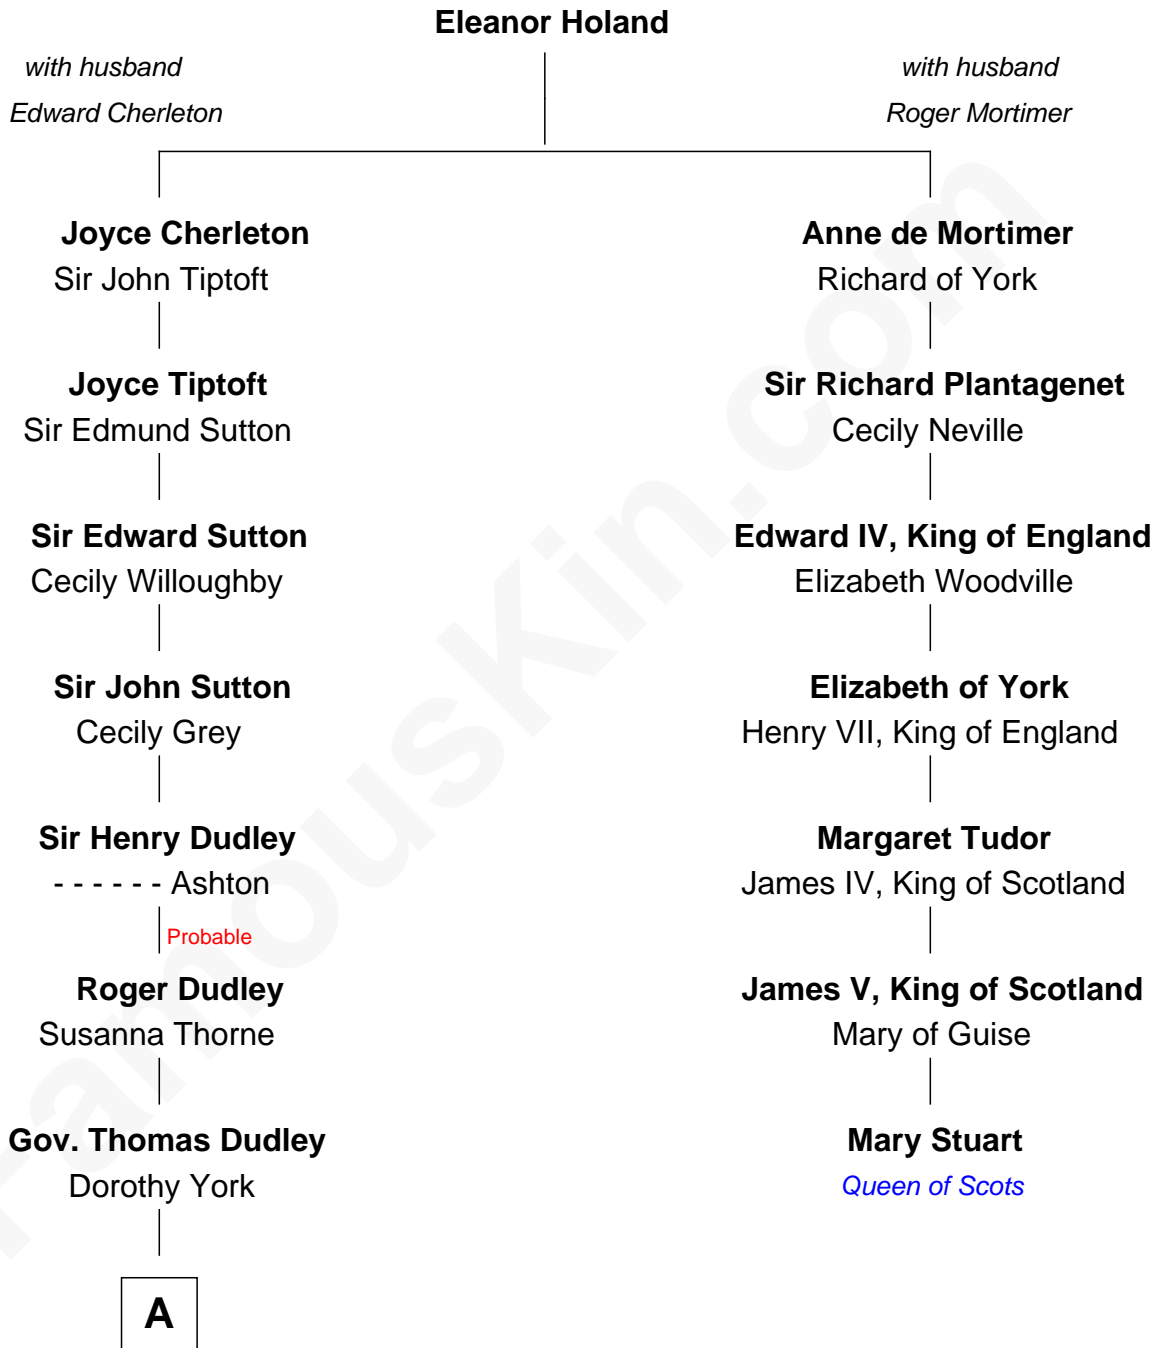

FamousKin.com Relationship Chart of

J. K. Simmons
TV and Movie Actor

6th cousin 11 times removed of

Mary Stuart
Queen of Scots

A

Anne Dudley
Gov. Simon Bradstreet

John Bradstreet
Sarah Perkins

Mercy Bradstreet
John Hazen