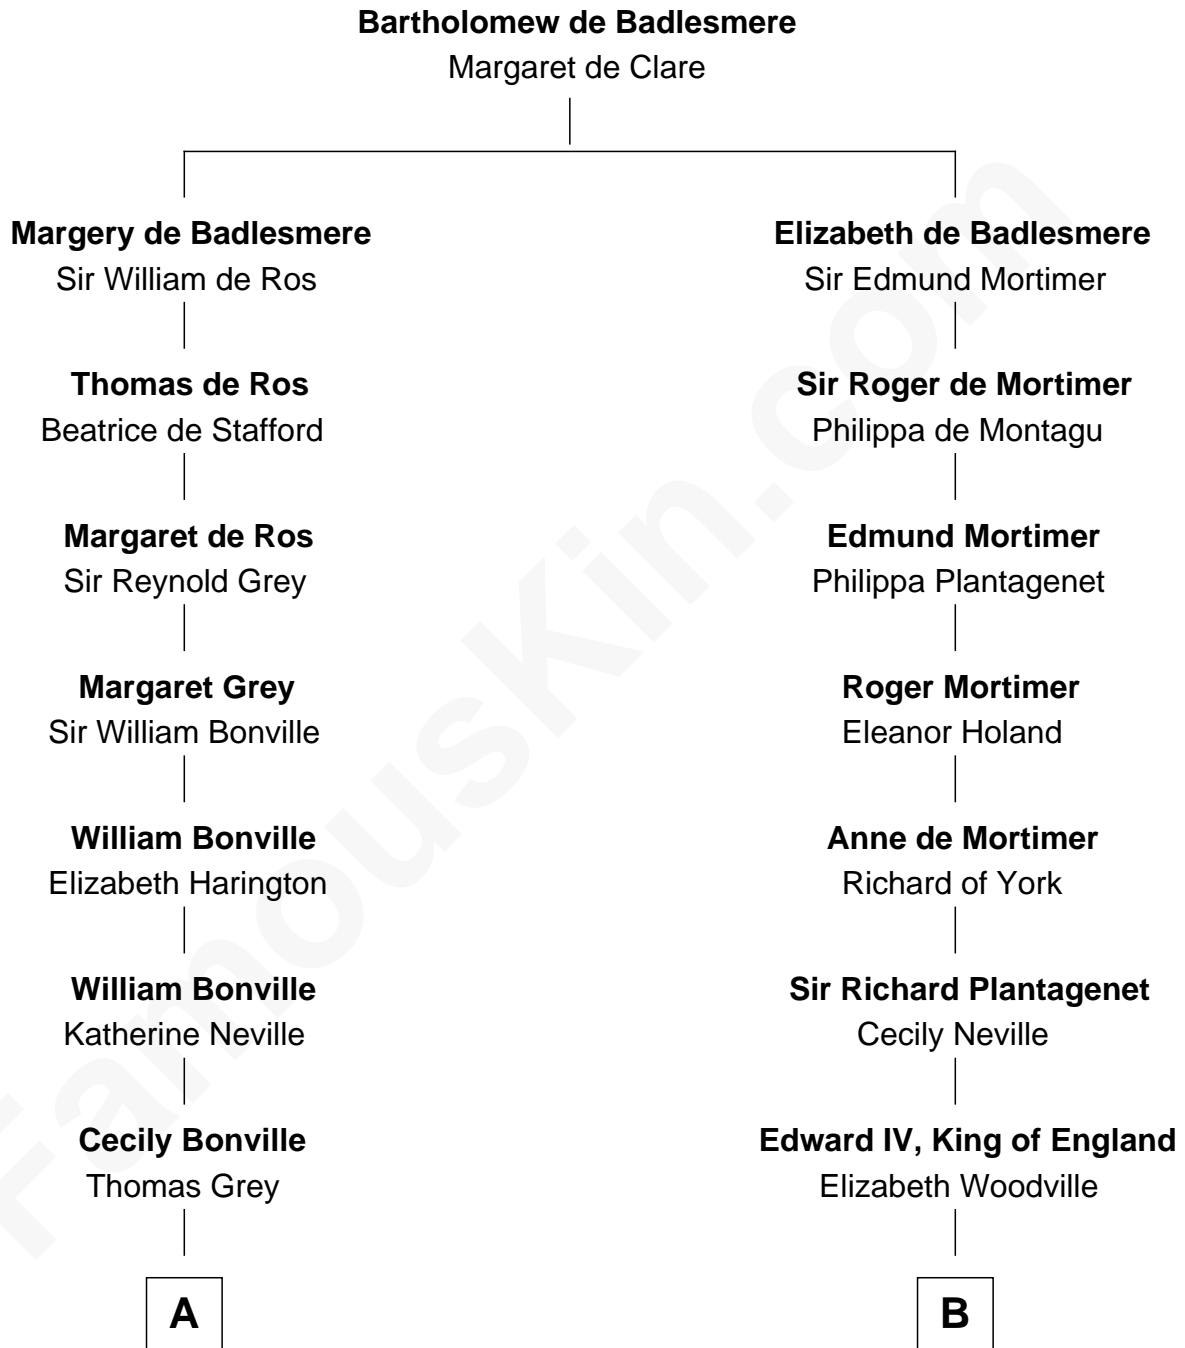

FamousKin.com

Relationship Chart of

J. K. Simmons
TV and Movie Actor

10th cousin 11 times removed of

Mary Stuart
Queen of Scots

C

—
Sedgwick Russell Hazen

Mary Isabelle Barr

—
Lewis Jacob Hazen

Emma Broaddus Lewis

—
Ruth Hazen

Col. Ralph Archibald Kimble

—
Patricia Kimble

Dr. Donald William Simmons

—
J. K. Simmons

TV and Movie Actor