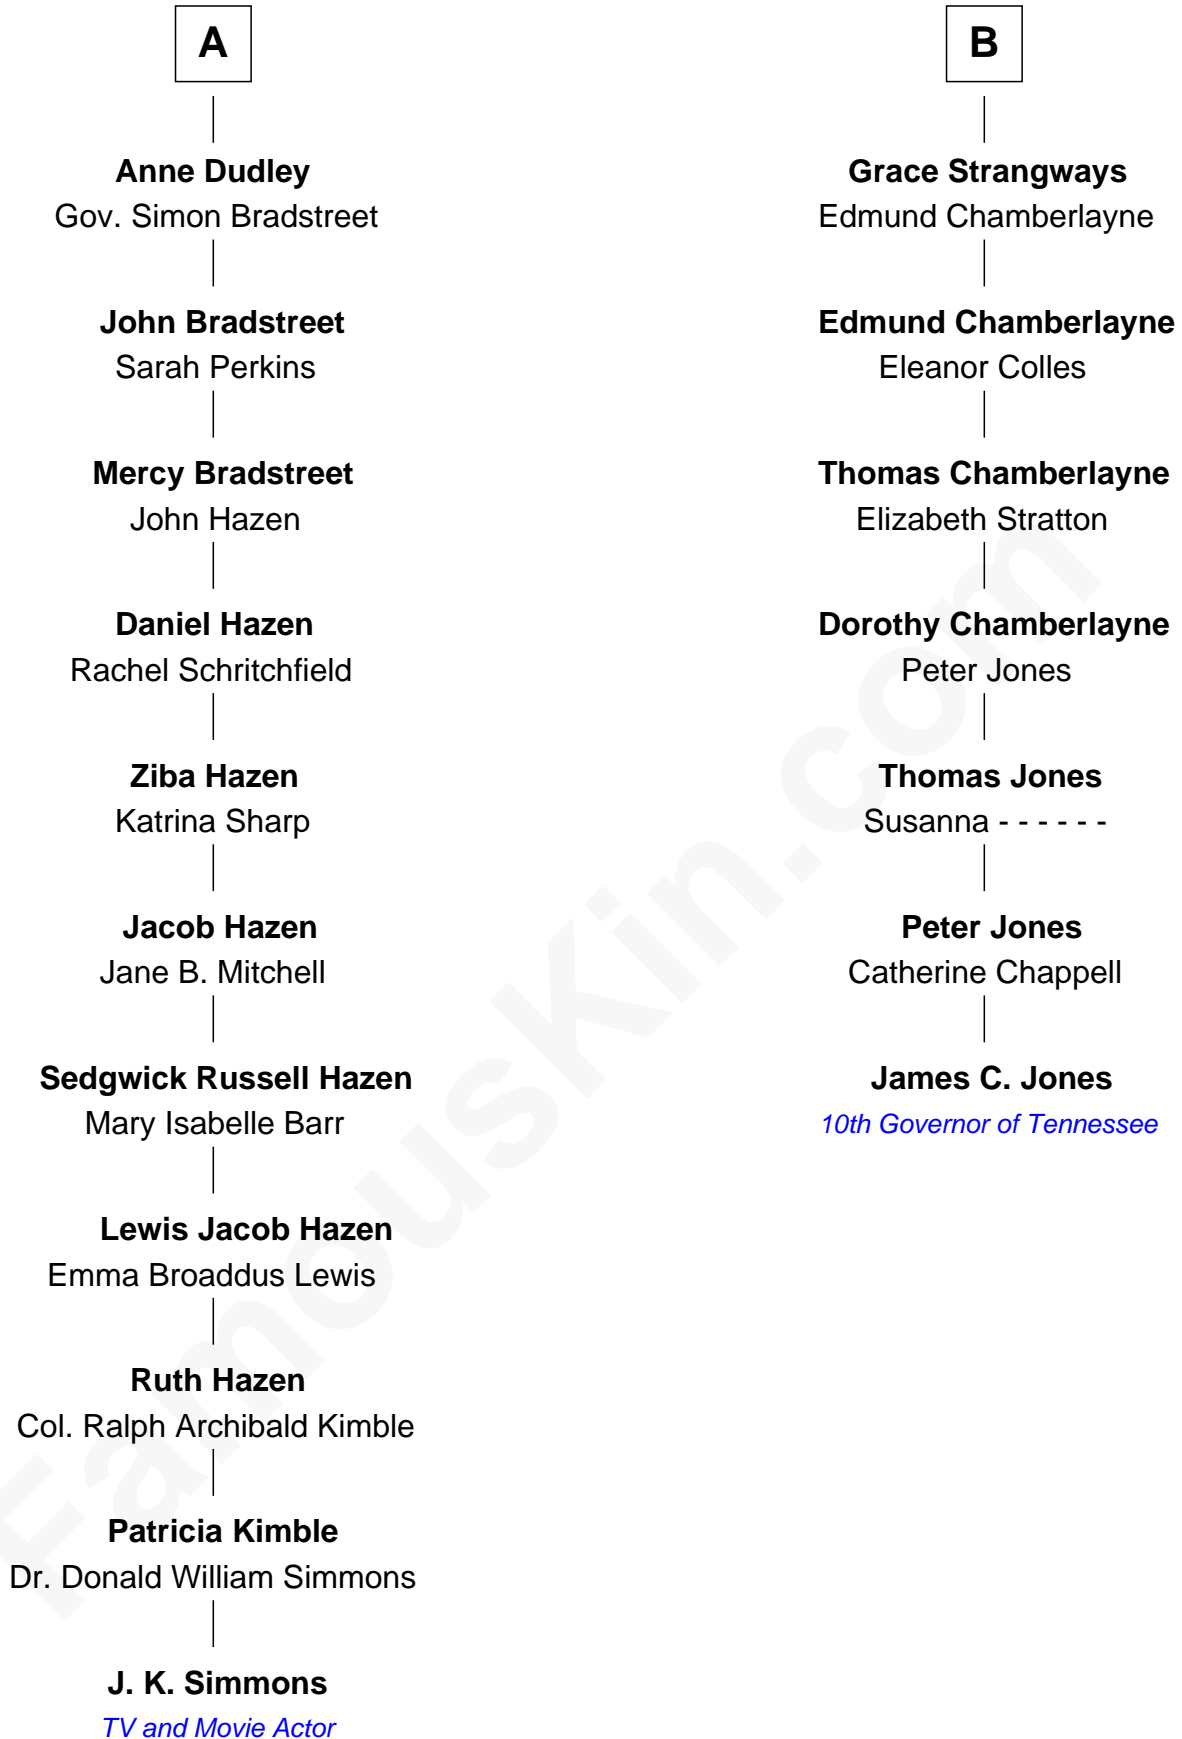

# FamousKin.com Relationship Chart of

**J. K. Simmons**

*TV and Movie Actor*

13th cousin 4 times removed of

**James C. Jones**

*10th Governor of Tennessee*

J. K. Simmons photo by [Gordon Correll/gdcgraphics](#) (CC BY 2.0)