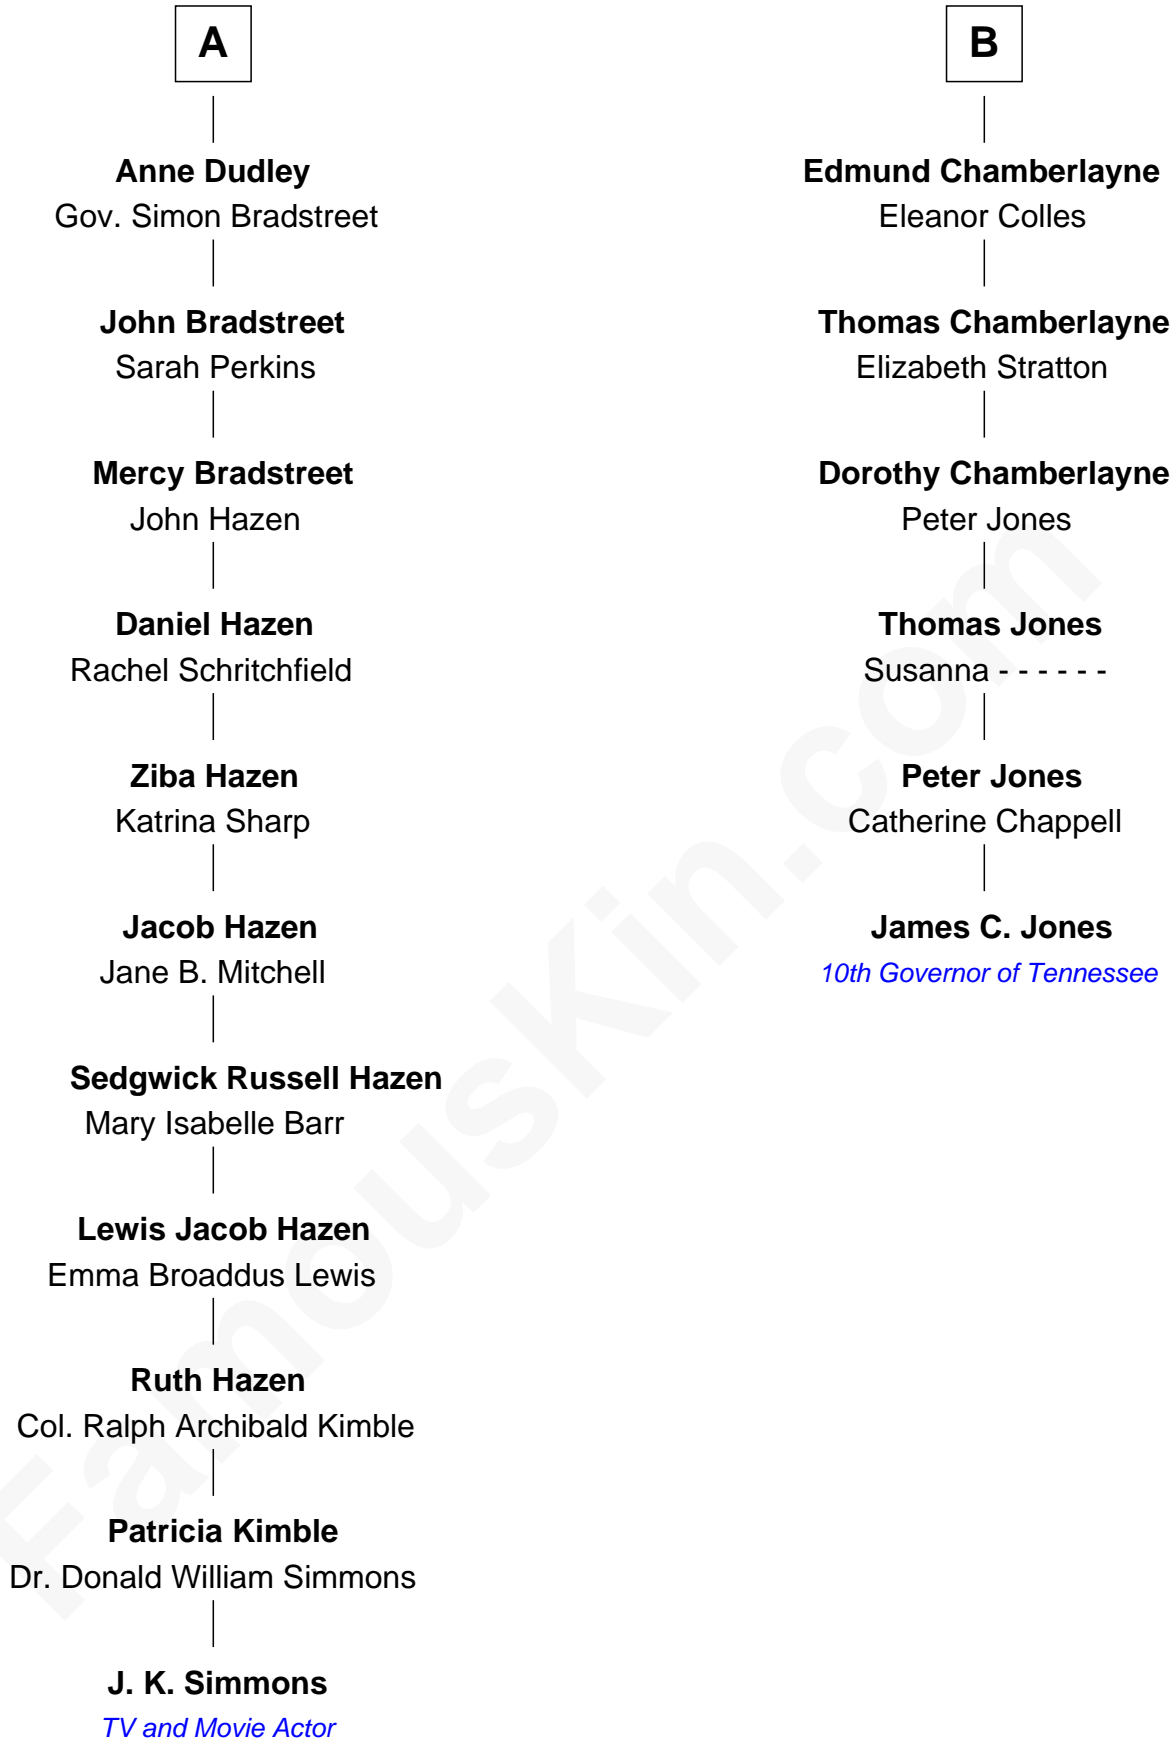

J. K. Simmons photo by [Gordon Correll/gdcgraphics](#) [(CC BY 2.0)](#)