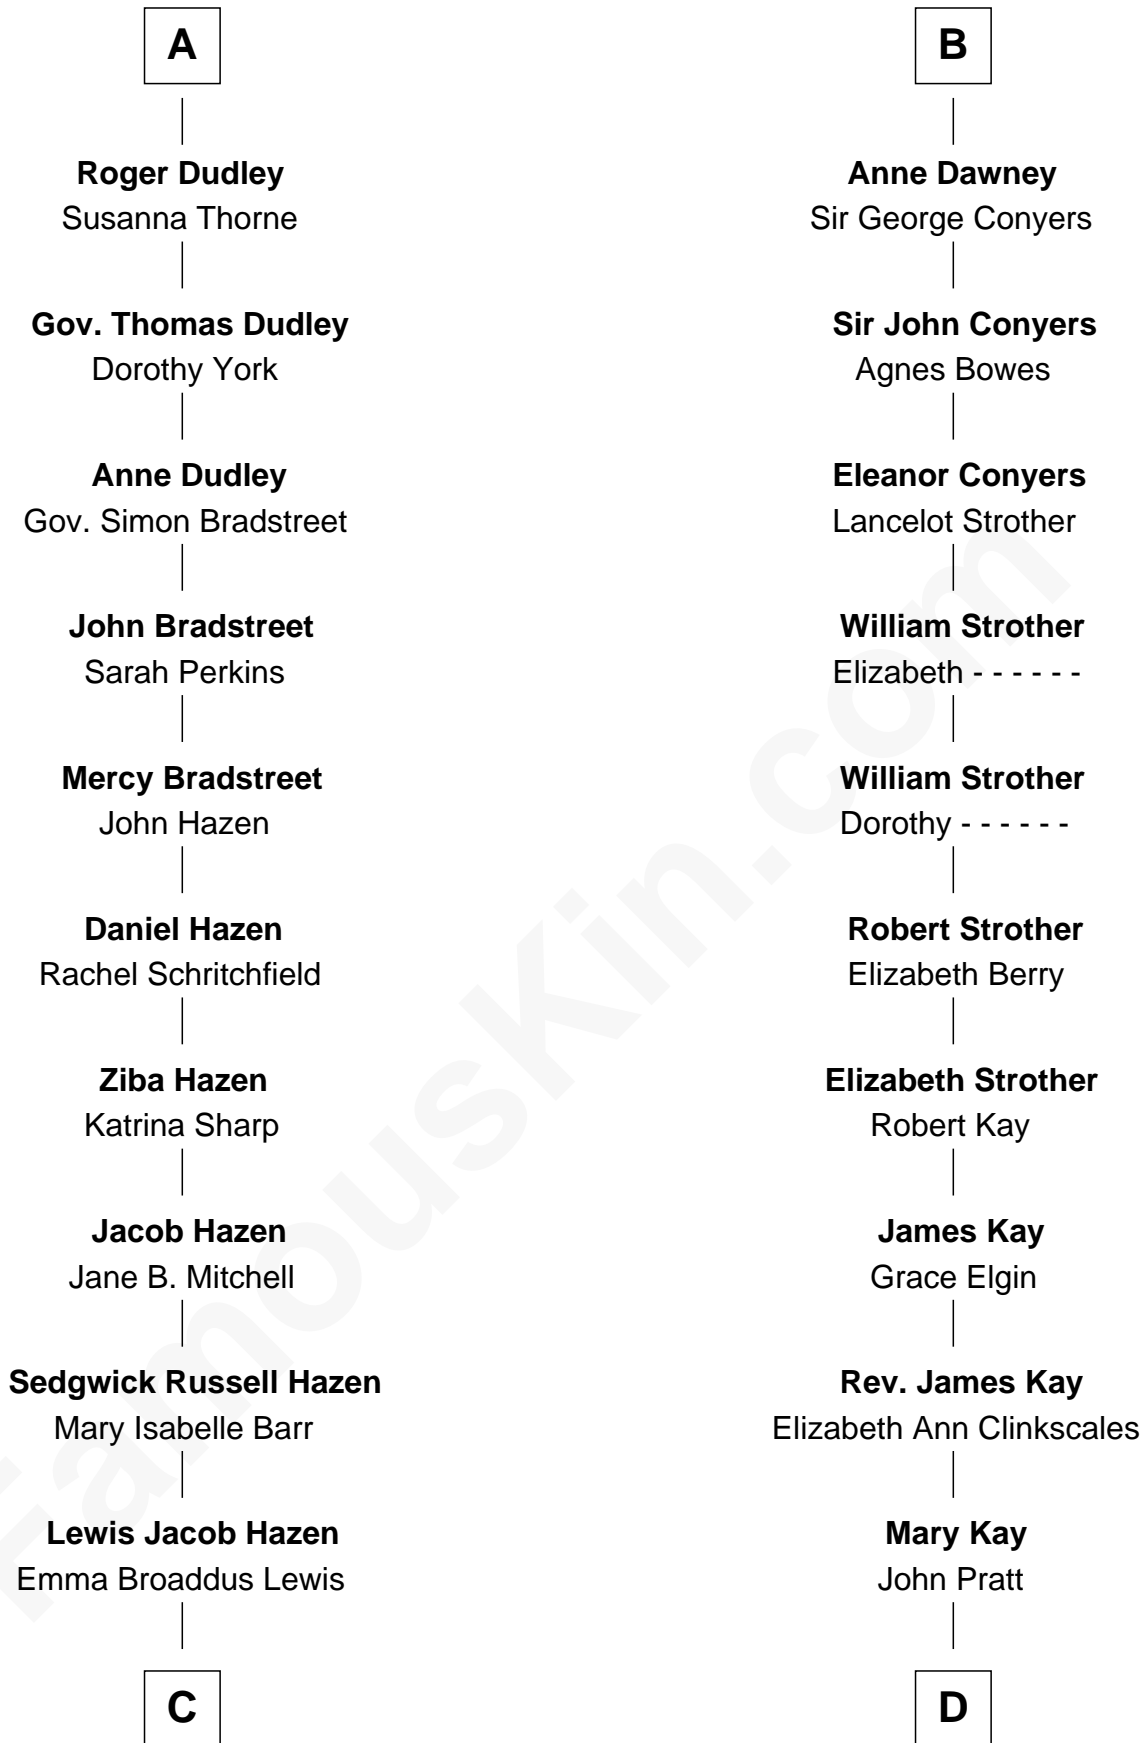

FamousKin.com Relationship Chart of

J. K. Simmons
TV and Movie Actor

19th cousin 1 time removed of

Jimmy Carter
39th U.S. President

C

Ruth Hazen
Col. Ralph Archibald Kimble

Patricia Kimble
Dr. Donald William Simmons

J. K. Simmons
TV and Movie Actor

D

James E. Pratt
Sophronia C. Cowan

Nina Pratt
William Archibald Carter

Earl Carter
Lillian Gordy

Jimmy Carter
39th U.S. President