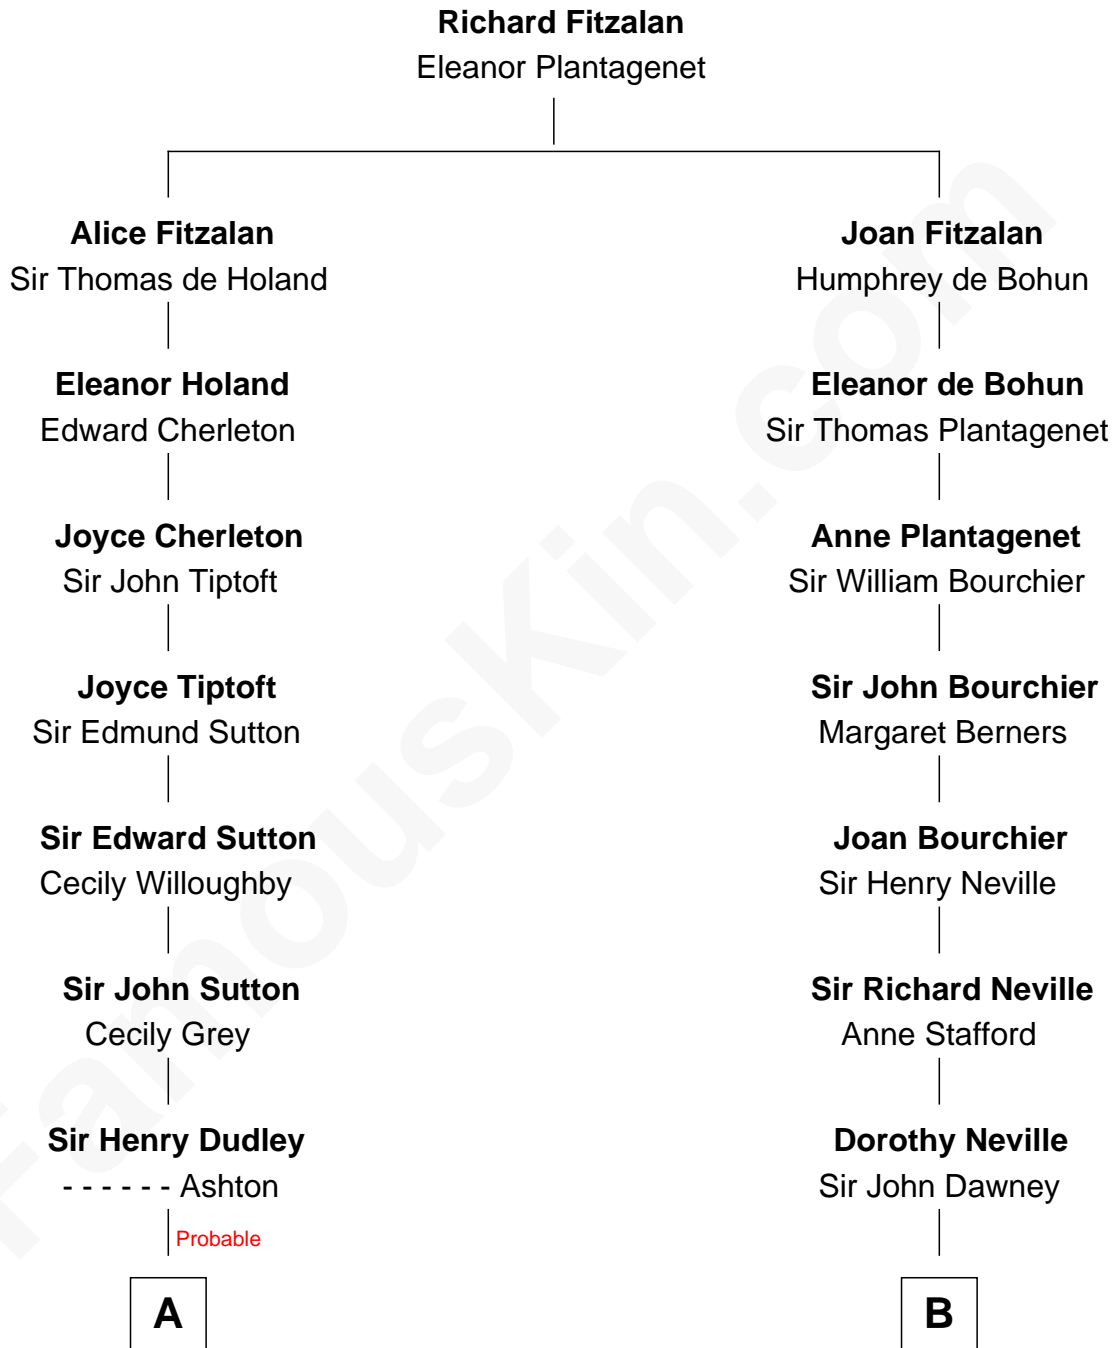

FamousKin.com Relationship Chart of

J. K. Simmons
TV and Movie Actor

19th cousin 1 time removed of

Jimmy Carter
39th U.S. President

C

Ruth Hazen
Col. Ralph Archibald Kimble

Patricia Kimble
Dr. Donald William Simmons

J. K. Simmons
TV and Movie Actor

D

James E. Pratt
Sophronia C. Cowan

Nina Pratt
William Archibald Carter

Earl Carter
Lillian Gordy

Jimmy Carter
39th U.S. President