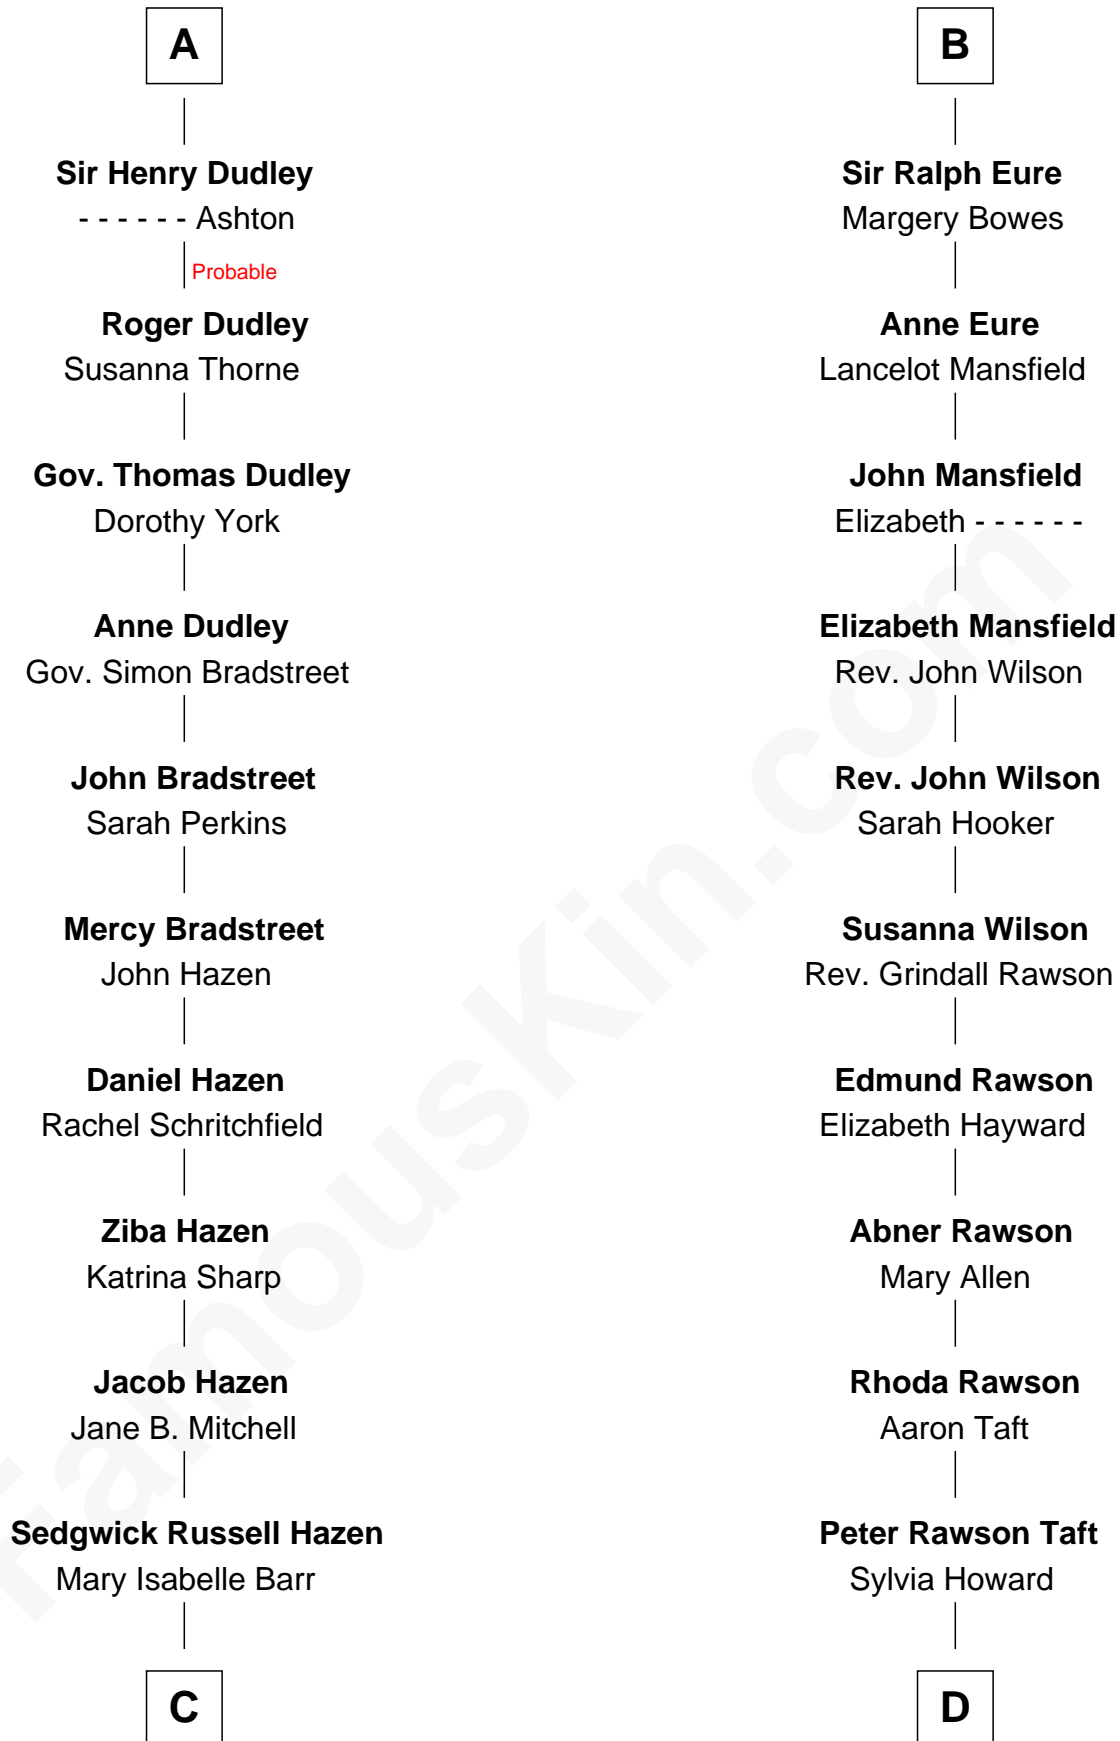

FamousKin.com

Relationship Chart of

J. K. Simmons
TV and Movie Actor

18th cousin 2 times removed of

William Howard Taft
27th U.S. President

C

Lewis Jacob Hazen
Emma Broaddus Lewis

Ruth Hazen
Col. Ralph Archibald Kimble

Patricia Kimble
Dr. Donald William Simmons

J. K. Simmons
TV and Movie Actor

D

Alphonso Taft
Louisa Maria Torrey

William Howard Taft
27th U.S. President